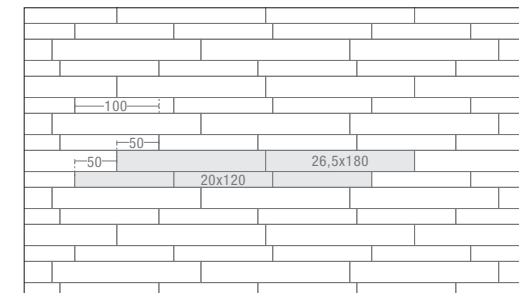

9 mm
26,5x180 - 10^{1/2}"x72"

ES032 MUSK
ES027 MUSK DECK

9 mm
20x120 - 8"x48"

ES037 MUSK
ES042 MUSK DECK

20 mm
26,5x180 - 10^{1/2}"x72"

ES062 MUSK DECK 2.0

schema di posa