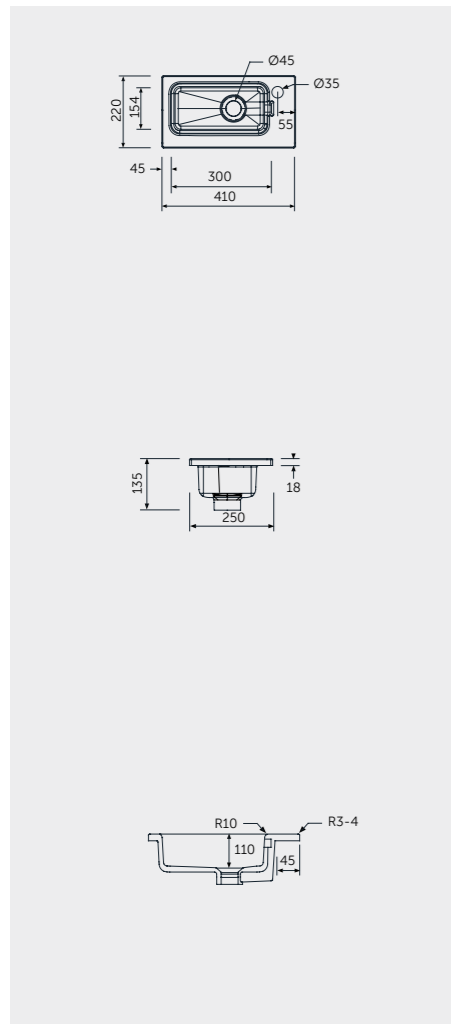

Measurements

القياسات