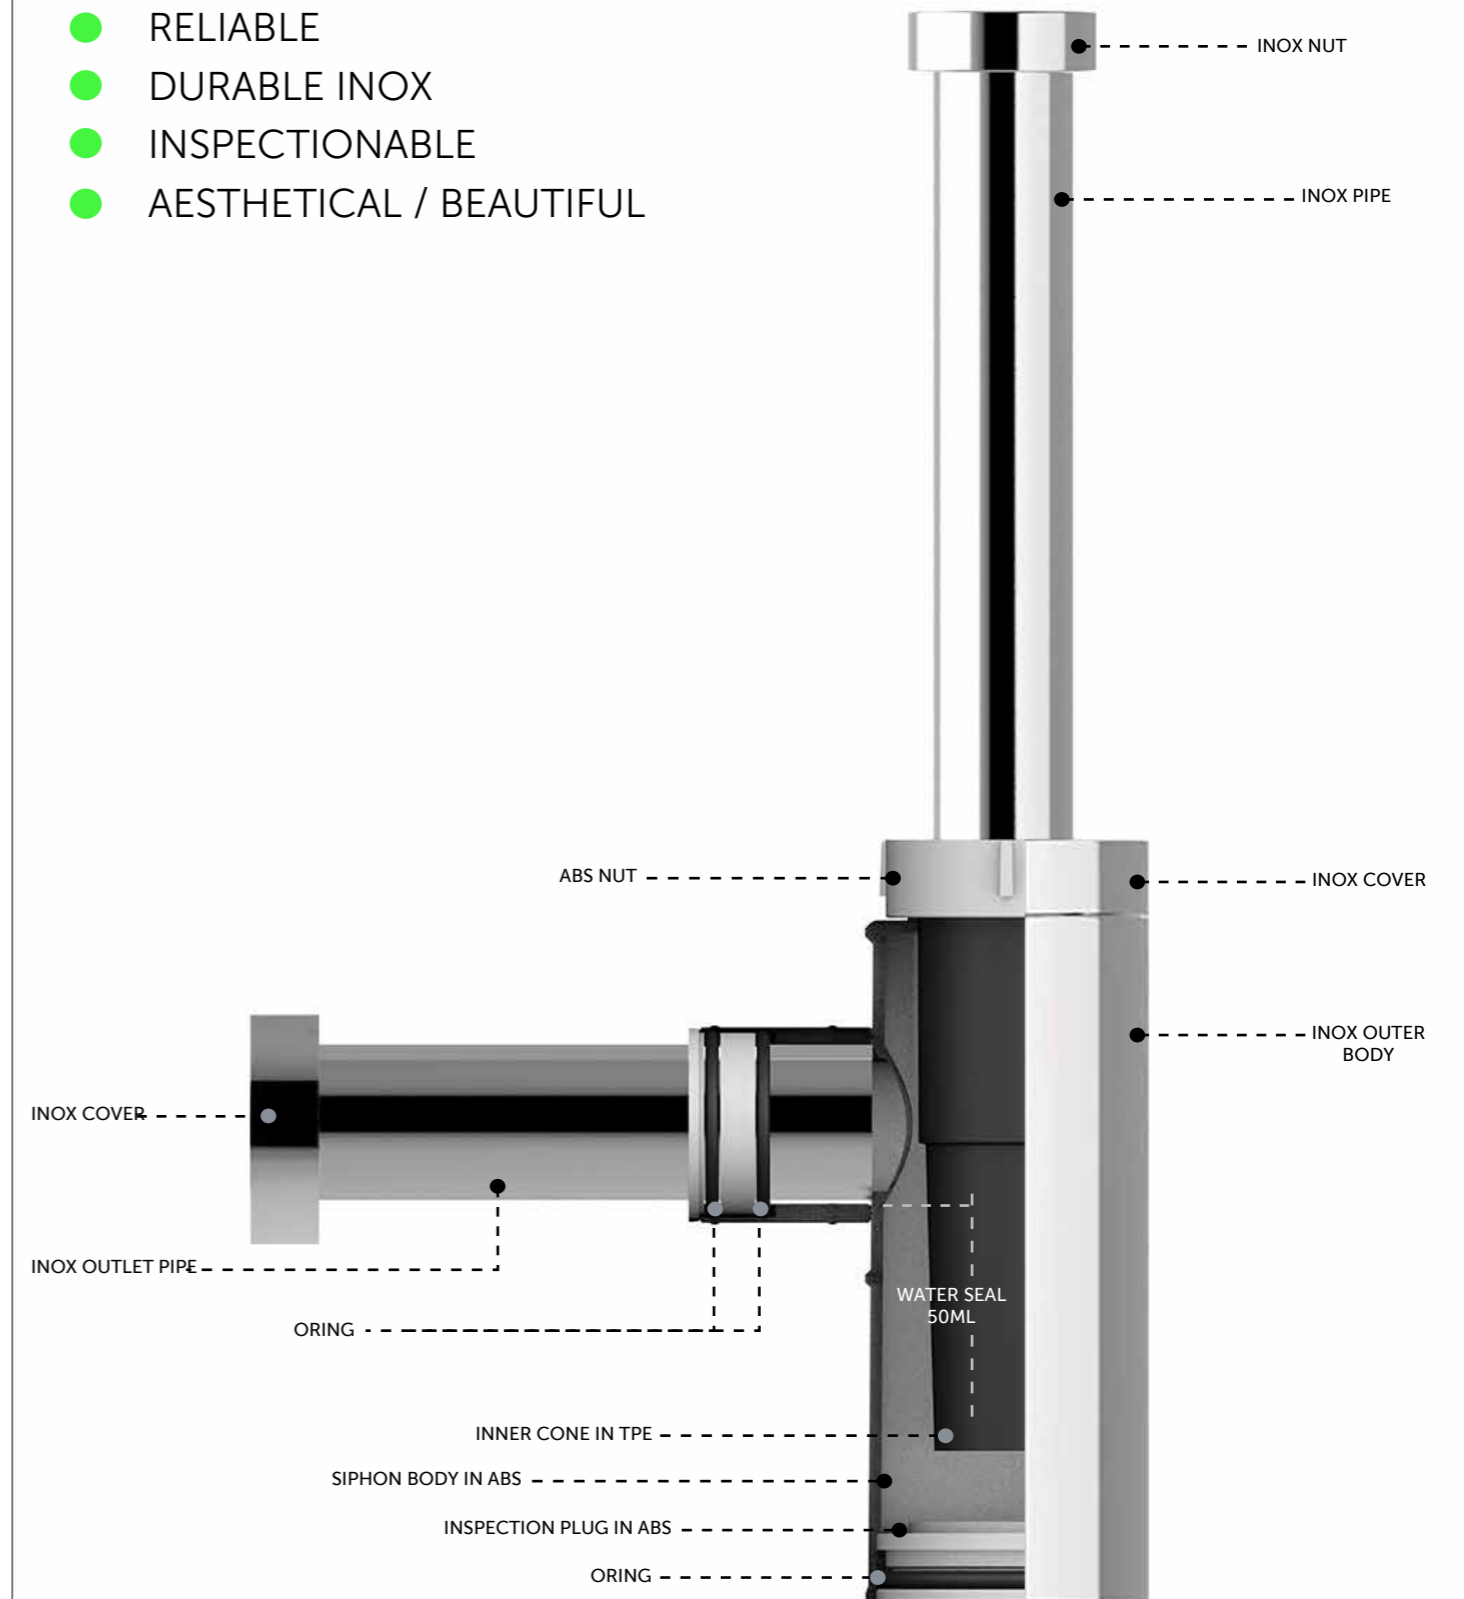

INOX VERSION BENEFITS

- RELIABLE
- DURABLE INOX
- INSPECTIONABLE
- AESTHETICAL / BEAUTIFUL