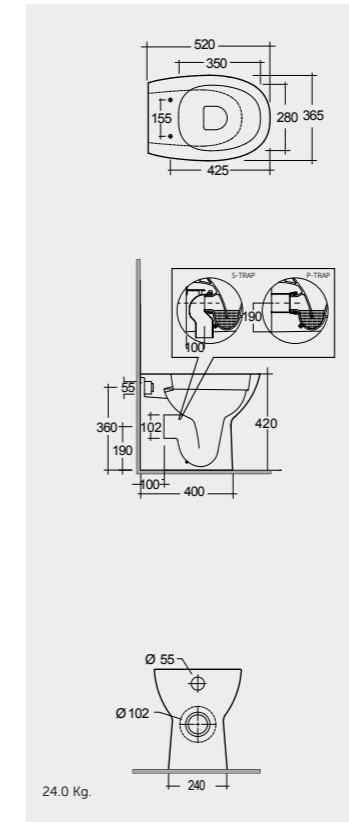

52 CM
MORWC1445AWHA

Comfort Height 42 CM
ارتفاع مريح ٤٢ سم

SET WITH MIXER (SHATAFF)
BRASS CHROME : SPRDOMX0001

Measurements

القياسات

19.0 Kg.
Urea RAK-Morning
MORSC3900WH
Urea RAK-Morning
MORSC3901WH

24.0 Kg.
Urea RAK-Morning
MORSC3900WH
Urea RAK-Morning
MORSC3901WH