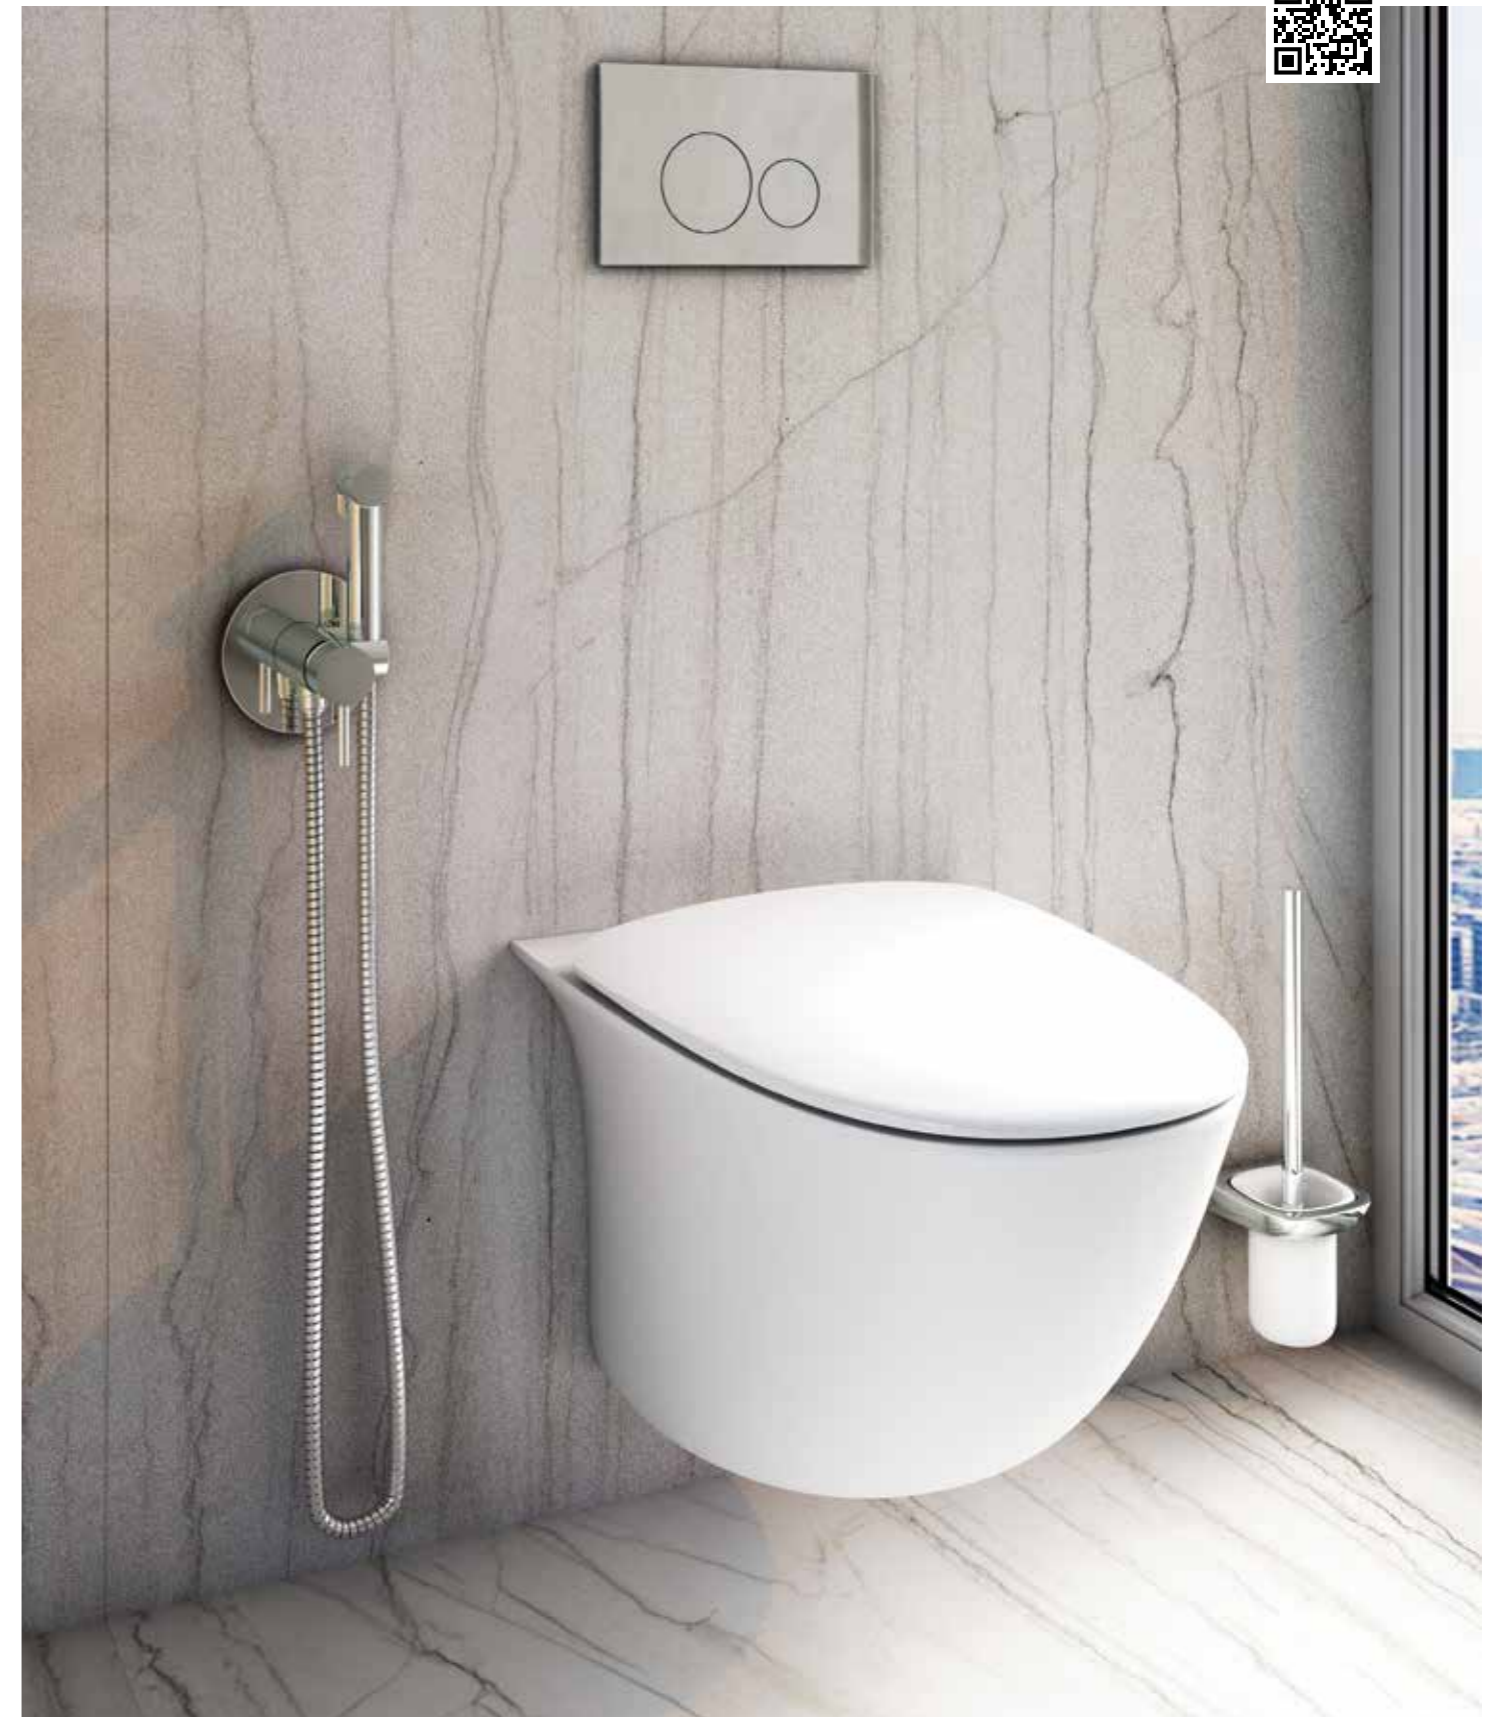

Models

النماذج

Measurements

القياسات

Notes

ملحوظة

All dimensions in mm tolerance $\pm 5\%$ for below 200mm and $\pm 3\%$ for above 200mm | جميع القياسات تكون بالمليمتر $\pm 5\%$ للقياسات التي تقل عن 200مليمتر و $\pm 3\%$ للقياسات التي تتجاوز 200مليمتر