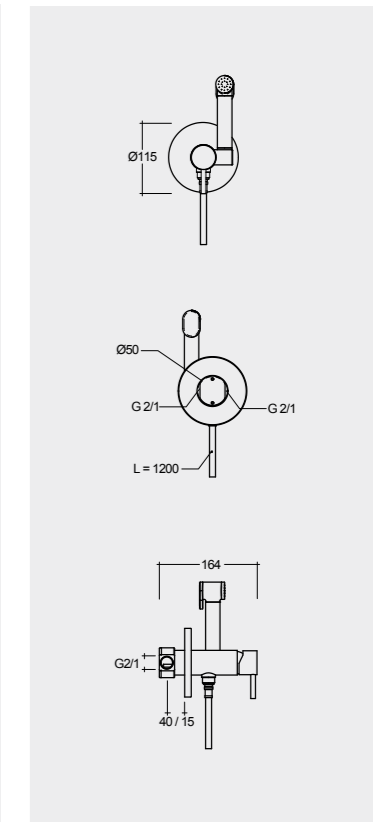

20.5 Kg.
Urea RAK-Morning
MORSC3900WH
Urea RAK-Morning
MORSC3901WH