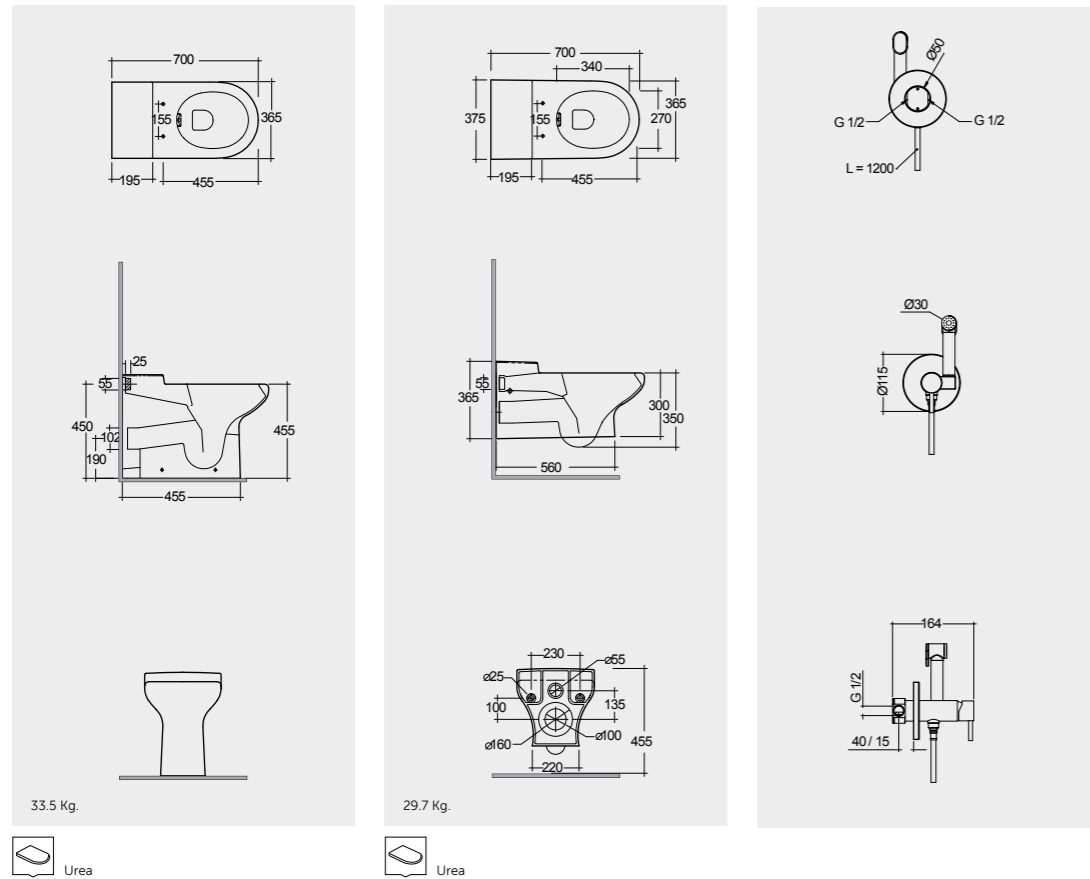

Measurements

القياسات

Colours available

الألوان المتوفرة

Colours shown here are as close to actual sanitaryware as printing process will allow
الألوان المعروضة هنا هي أقرب ما يكون إلى الألوان الطبيعية للأدوات الصحية وذلك لاختلاف الطباعة