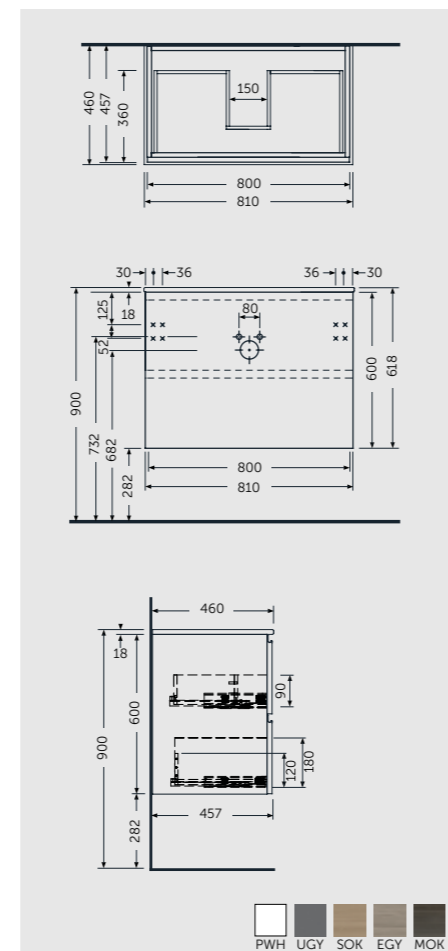

وحدات خرائن معلقة

W 40 x D 22 x H 60CM
JOYWH040UGY

W 60 x D 46 x H 60CM
JOYWH060UGY

W 80 x D 46 x H 60CM
JOYWH080UGY

W 100 x D 46 x H 60CM
JOYWH100UGY

120cm = 2x W 60CM Units
JOYWH060UGY x2

160cm = 2x W 80CM Units
JOYWH080UGY x2