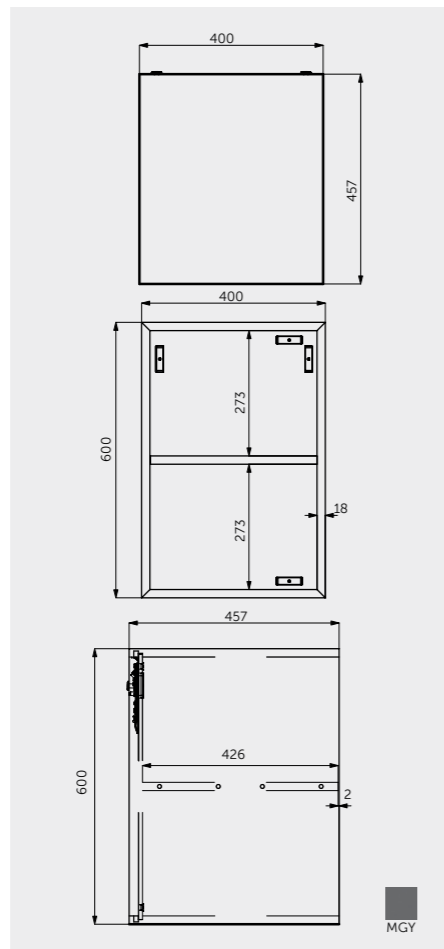

OPEN STORAGE UNITS

وحدات تخزين مفتوحة

TALL CABINET UNIT

وحدة تخزين طويلة