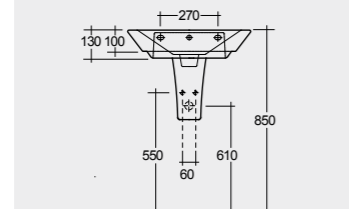

Measurements

القياسات

17.0 Kg
7.0 Kg

17.0 Kg
6.9 Kg

Colours available

الألوان المتاحة

Colours shown here are as close to actual sanitaryware as printing process will allow
الألوان المبينة هنا قريبة إلى ألوان الأدوات الصحية الفعلية حسبما تسمح به عملية الطباعة

Alpine White
أبيض