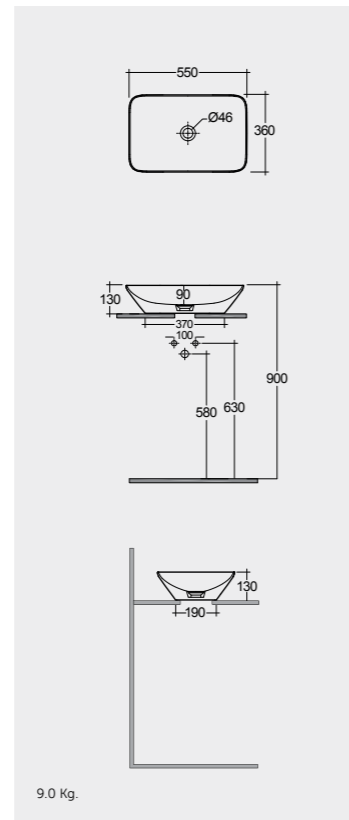

Measurements

القياسات