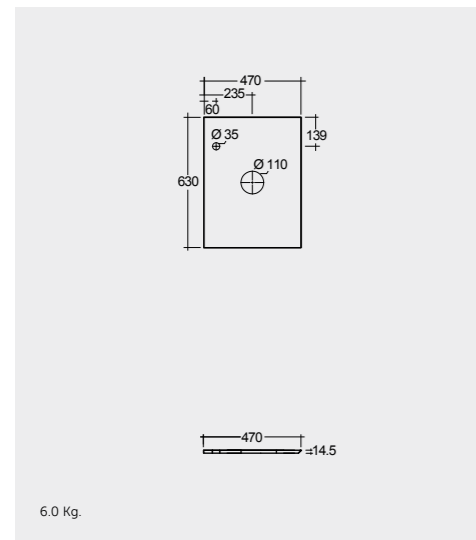

Counter Top Slab 83 CM + Bowl

PRESL08347102C

Counter Top Slab 103 CM + Bowl

PRESL10347102C

Counter Top Slab 123 CM + Bowl

PRESL12347102C

- 100 CARRARA (LAPPATO)
- 101 MACAUBAS (NATURAL)
- 102 TRAVERTINO IVORY (LAPPATO)
- 103 SURFACE XL COOL GREY (NATURAL)
- 104 BEHIND GREY (NATURAL)
- 105 UNI DARK BLACK (NATURAL)