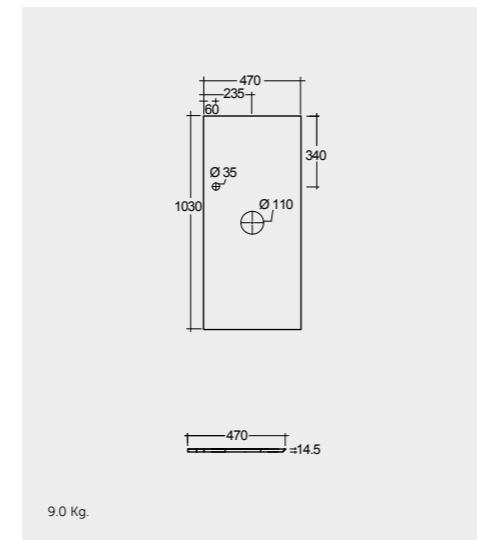

Counter Top Slab 83 CM + Bowl

PRESL08347102C

Counter Top Slab 103 CM + Bowl

PRESL10347102C

Counter Top Slab 123 CM + Bowl

PRESL12347102C

- 100 CARRARA (LAPPATO)
- 101 MACAUBAS (NATURAL)
- 102 TRAVERTINO IVORY (LAPPATO)
- 103 SURFACE XL COOL GREY (NATURAL)
- 104 BEHIND GREY (NATURAL)
- 105 UNI DARK BLACK (NATURAL)