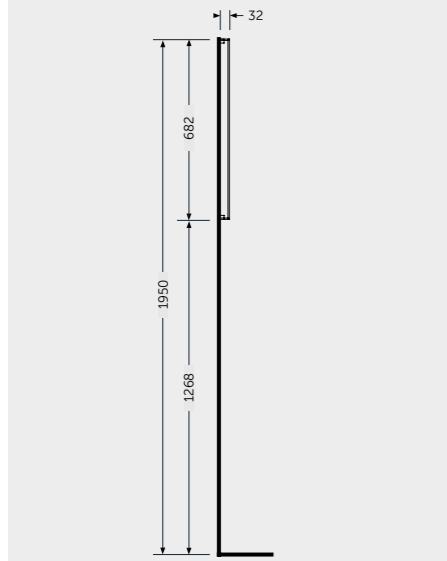

MIRRORS

مرآيا

MIRROR

مرآيا

BRASS: JOYTB6000CR
ABS: JOYTB6000CR1
Cool White 6000K
450 Lumens