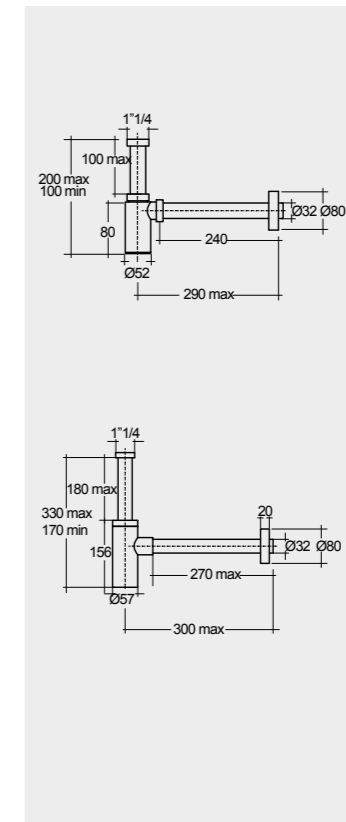

With Overflow

Inspectionable

Measurements

القياسات