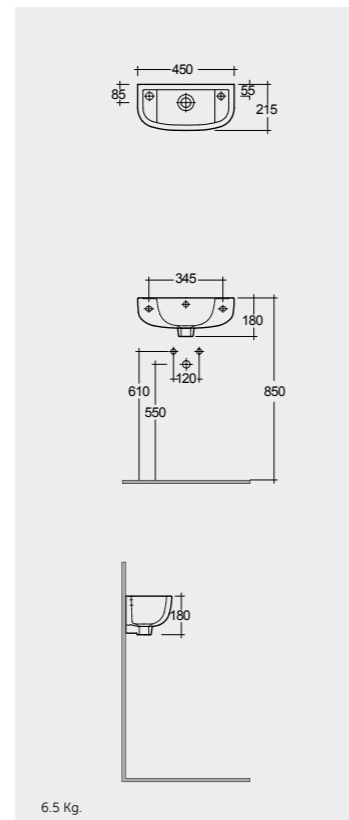

Models

النماذج

50 CM
CO0601AWHA38 CM
CO1001AWHA45 CM
CO2401AWHA45 CM
CO2601AWHA

Measurements

القياسات

No Overflow

No Overflow

Colours available