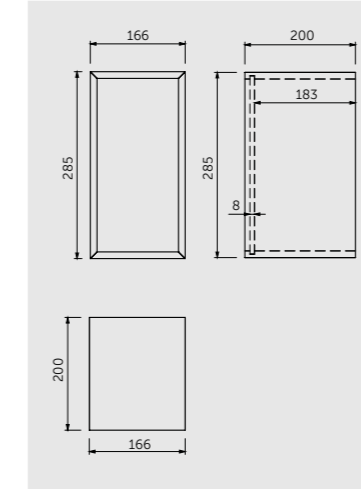

BOTTOM DRAWER INSERT
أدراج داخلية سفلية

H 20 x W 16 x D 29CM
ANTHRACITE
JOYDISB