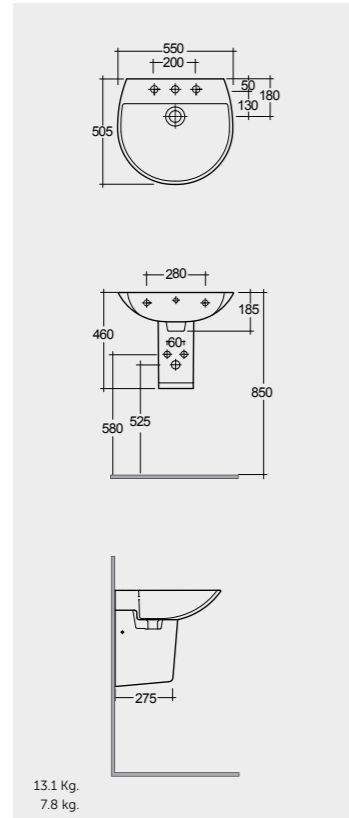

64 CM
RS11AWHA
RS10AWHA

Measurements

القياسات

13.1 Kg.
11.7 kg.

13.1 Kg.
7.8 kg.

INOX CHROME

ABS CHROME

31.5 Kg.
11.3 kg.