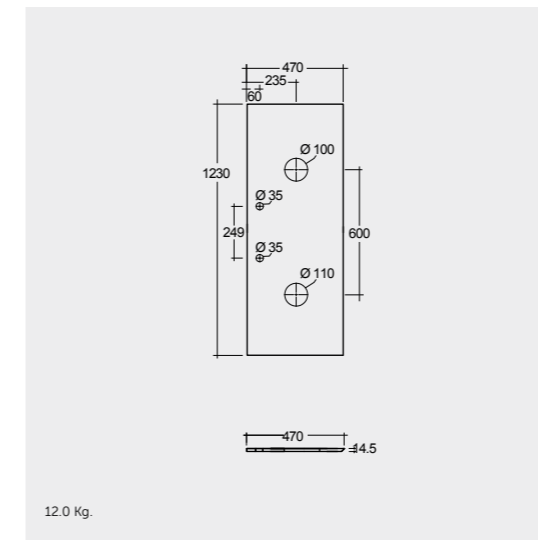

Counter Top Slab 83 CM + Bowl

PRESL08347102C

Counter Top Slab 103 CM + Bowl

PRESL10347102C

Counter Top Slab 123 CM + Bowl

PRESL12347102C

- 100 CARRARA (LAPPATO)
- 101 MACAUBAS (NATURAL)
- 102 TRAVERTINO IVORY (LAPPATO)
- 103 SURFACE XL COOL GREY (NATURAL)
- 104 BEHIND GREY (NATURAL)
- 105 UNI DARK BLACK (NATURAL)