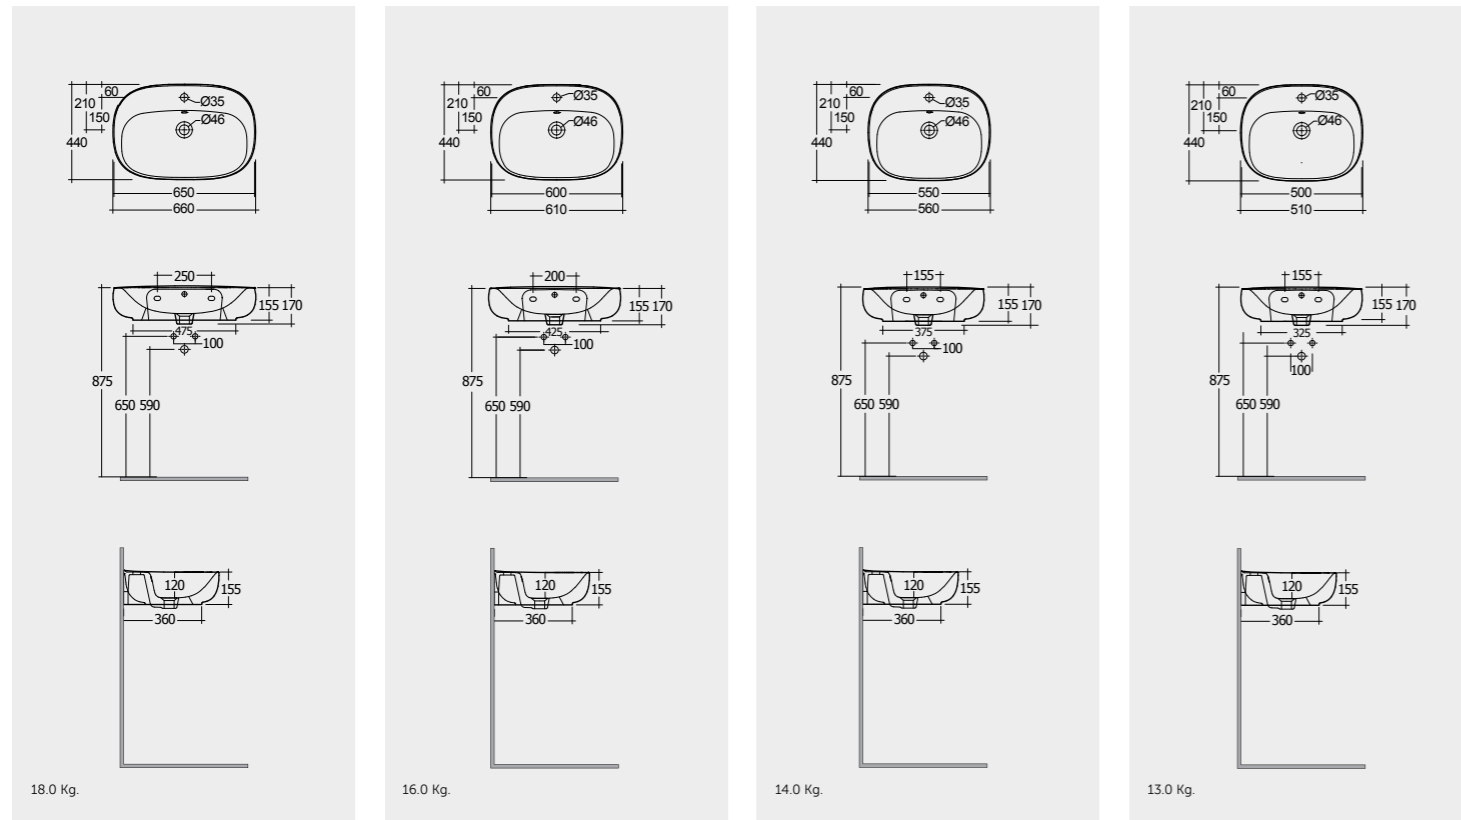

Measurements

القياسات

Colours available

الألوان المتاحة

Colours shown here are as close to actual sanitaryware as printing process will allow
الألوان الميثلة هنا قريبة إلى ألوان الأدوات الصحية الفعلية حسبما تسمح به عملية الطباعة