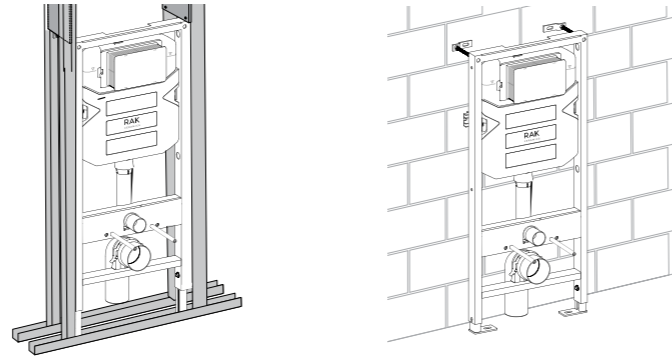

DRYWALL INSTALLATION
تركيبات جدران الجبس

With a drywall system it is possible to create complete room-height prewalls or partitions.

مع نظام جدران الجبس يمكنك تصميم غرفة كاملة وارتفاعات تتناسب مع الجدران والقواطع

RAK-Neofix installation elements are suitable for solid constructions and for all drywall construction situations
تركيبات راك-نيو فيكس مناسبة للإشياء الصلبة وجميع حالات جدران الجبس.

8 cm wall-thickness

٨ سم سمك الجدار

For thin walls or for space-saving installations, with flushing actuation from the front.
للجدران المنخفضة السماكة أو لجعل المساحات أكبر عند التركيب مع نظام تصريف من الأمام