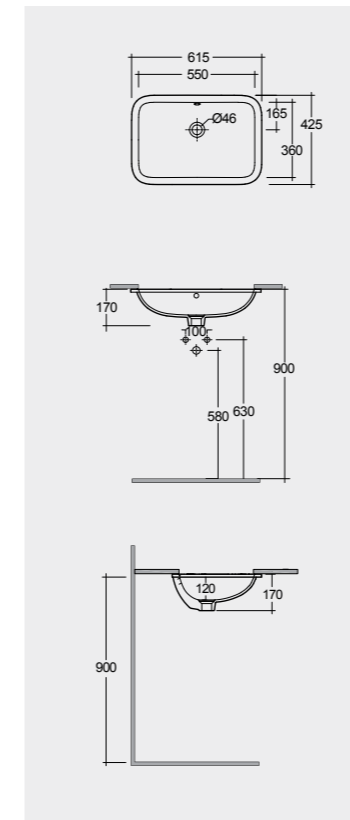

With Overflow

Inspectionable

Measurements

القياسات