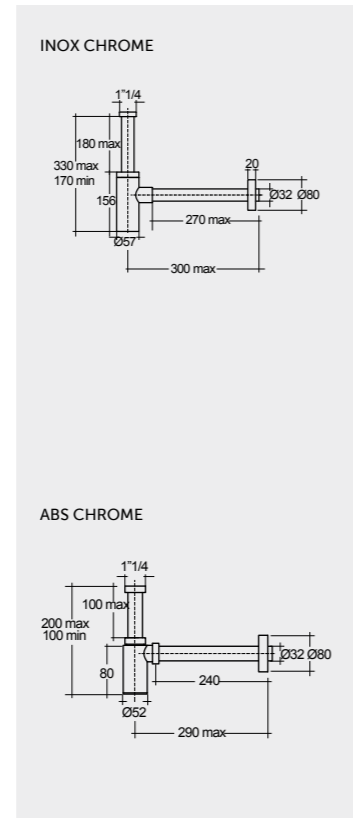

64 CM
RS11AWHA
RS10AWHA

Measurements

القياسات

13.1 Kg.
11.7 kg.

13.1 Kg.
7.8 kg.

INOX CHROME

ABS CHROME

31.5 Kg.
11.3 kg.