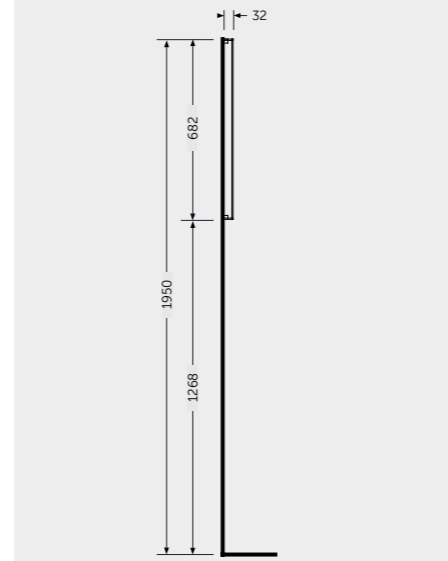

MIRRORS

مرآيا

MIRROR

مرآيا

BRASS: JOYTB6000CR
ABS: JOYTB6000CR1
Cool White 6000K
450 Lumens