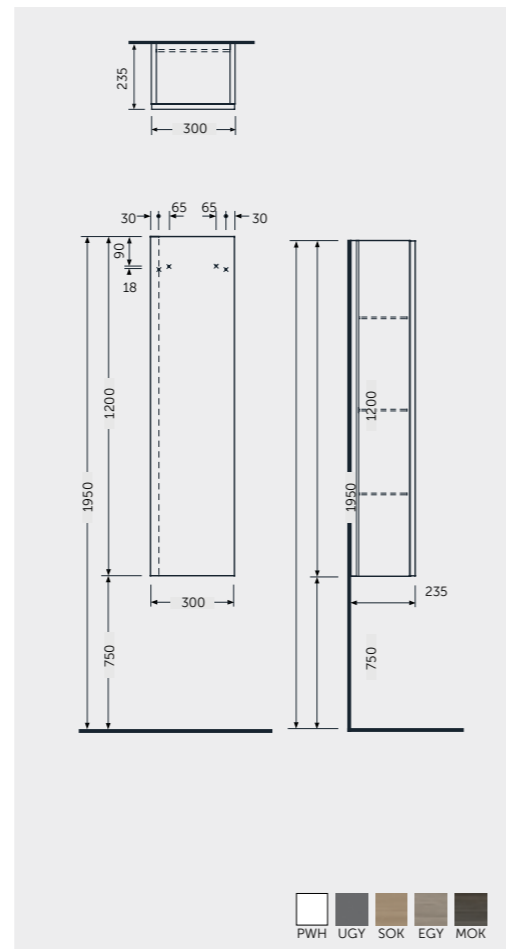

OPEN STORAGE UNITS

وحدات تخزين مفتوحة

TALL CABINET UNIT

وحدة تخزين طويلة