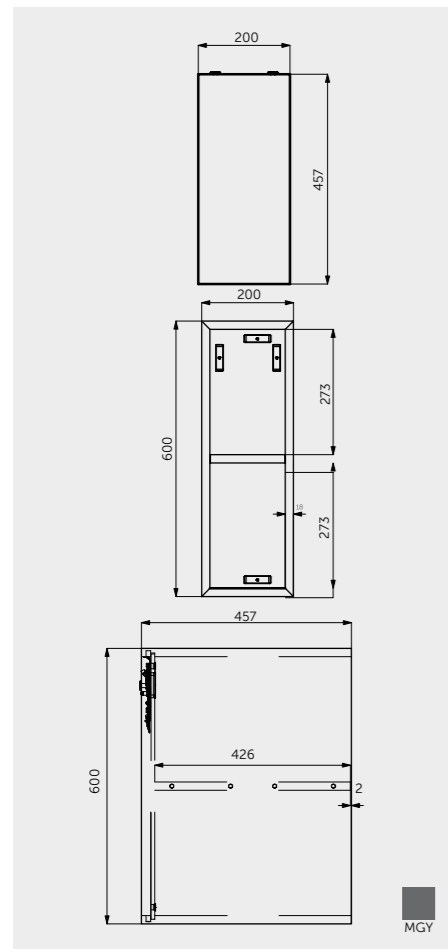

OPEN STORAGE UNITS

وحدات تخزين مفتوحة

TALL CABINET UNIT

وحدة تخزين طويلة