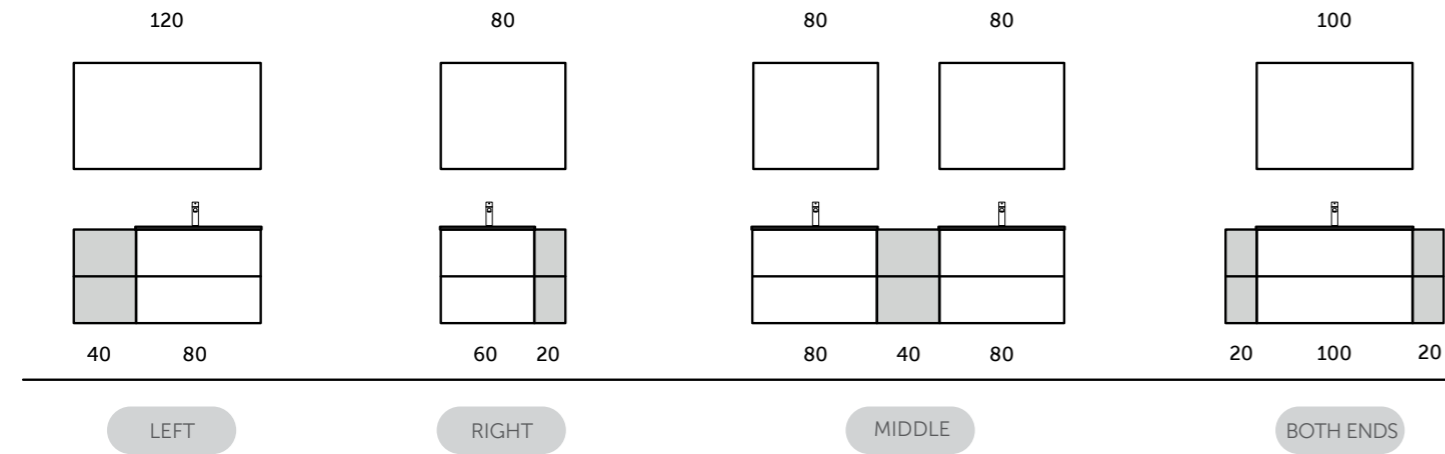

POSSIBLE INSTALLATIONS

RAK-Joy Open Storage is the most beautiful, flexible and simple way to add a modular storage to your bathroom. Available in the dark grey color, it can be easily installed on both sides of your RAK-Joy vanity and it matches with all the RAK-Joy finishes, adding space efficiency as the need arises.

تعد راک-جوي اوبن ستورج أجمل وسيلة مرنة وبسيطة لإضافة وحدات تخزين إلى الحمام الخاص بك. متوفر باللون الرمادي الداكن، ويمكن تثبيته بسهولة على جانبي وحدات الخزائن راک-جوي ويتطابق مع جميع تشطيبات راک-جوي، مما يزيد من كفاءة المساحة عند الحاجة.

WITH RAK-JOY OR RAK-PRECIOUS DROP-IN WASHBASINS

مع مغاسل اسفل الكاونتر من راک-جوي أو راک بريشبيوس