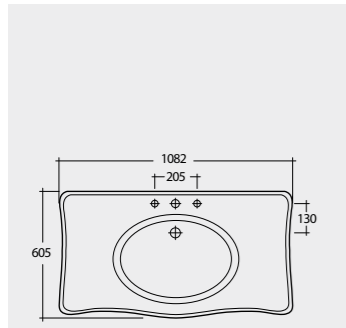

Measurements

القياسات

39.0 Kg.
8.5 kg.