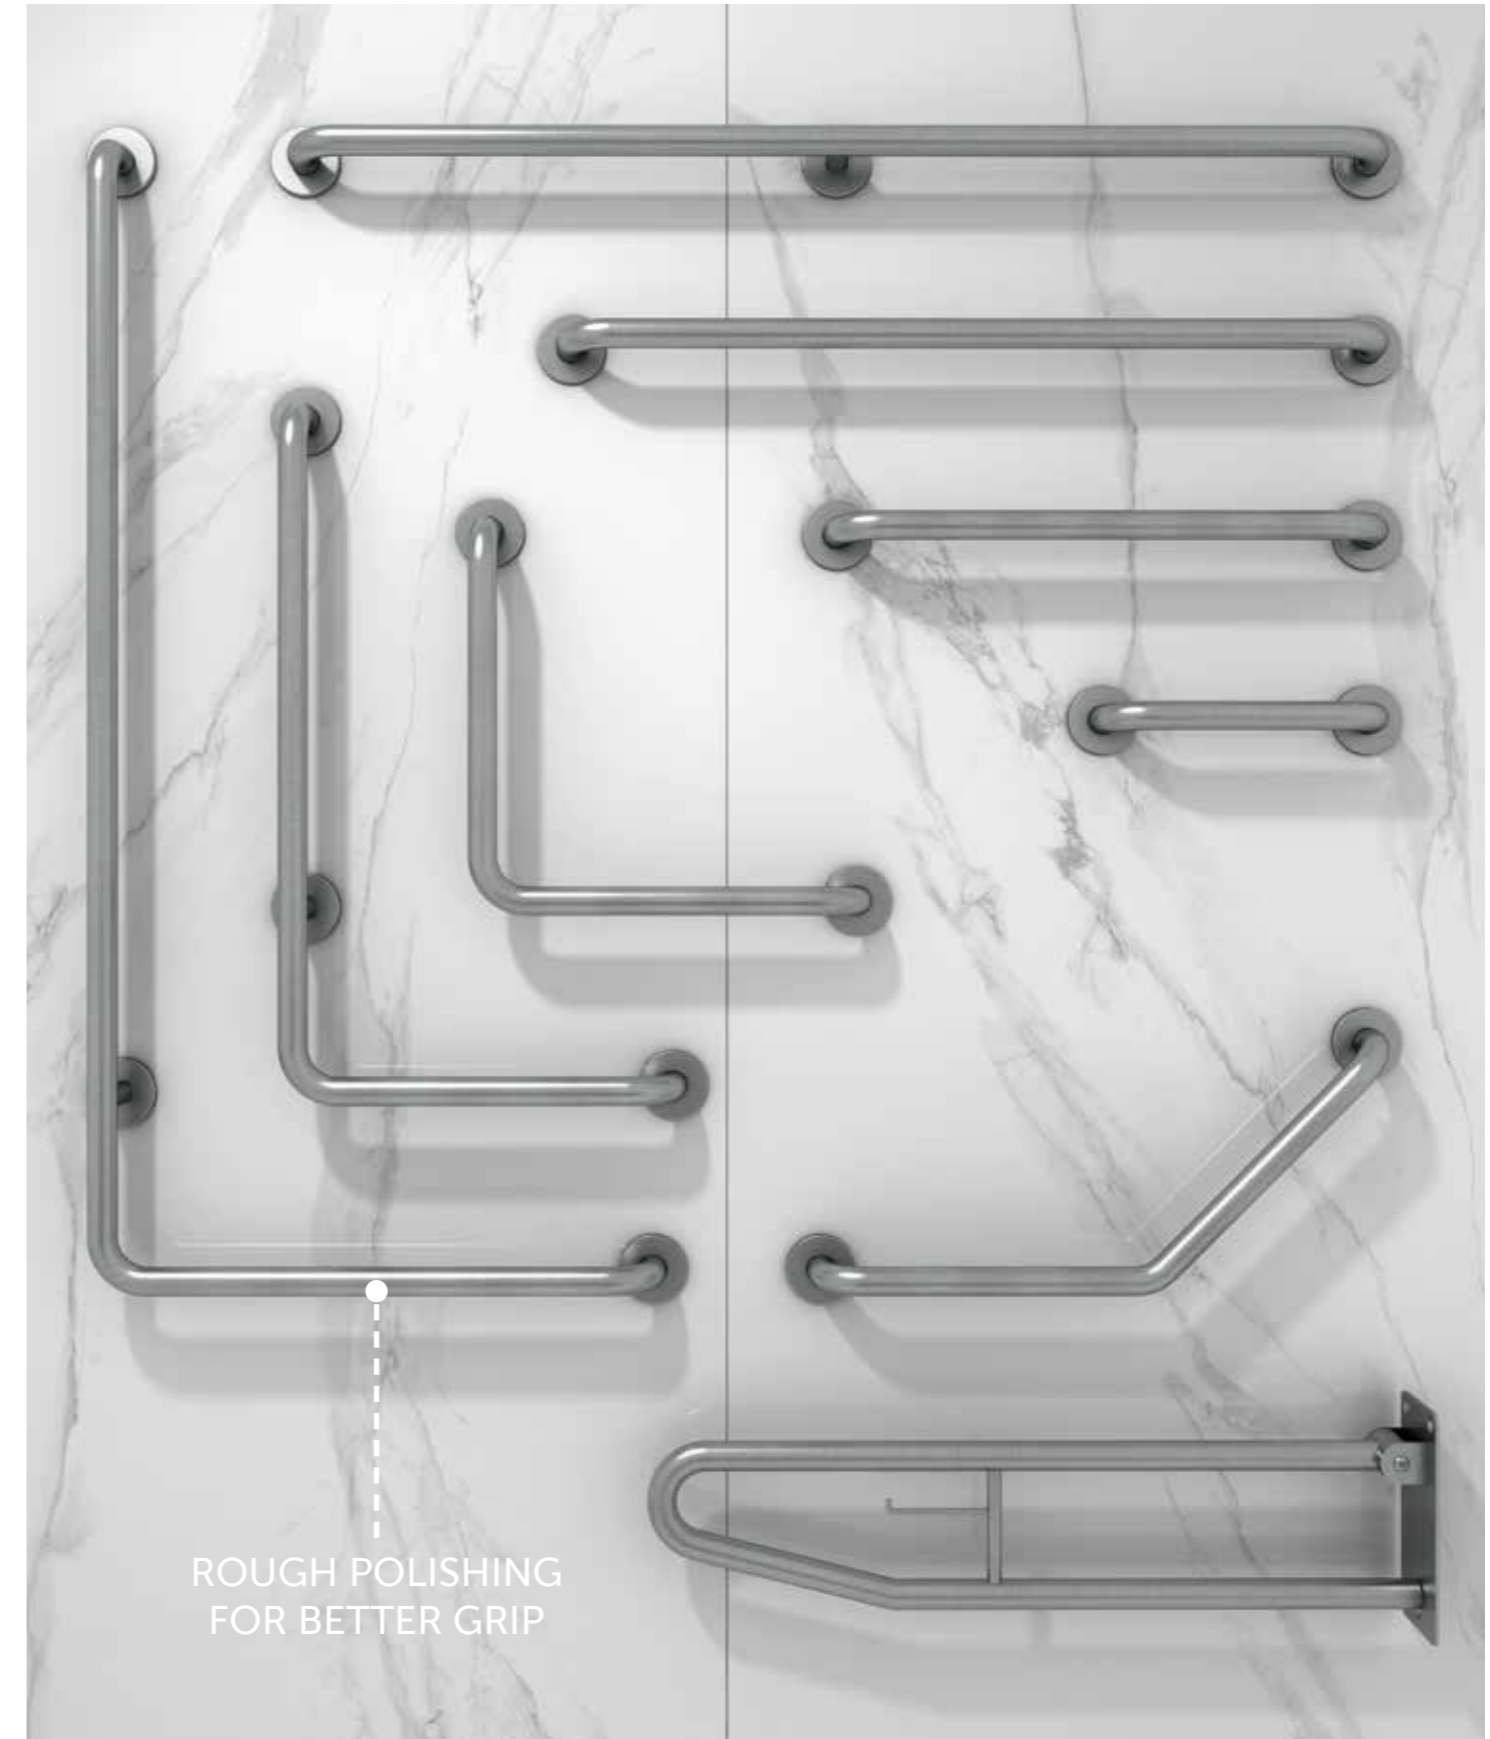

Notes

ملحوظة

All dimensions in mm tolerance $\pm 5\%$ for below 200mm and $\pm 3\%$ for above 200mm | جميع القياسات تكون بالمليمتر + 5% للقياسات التي تقل عن 200 مليمتر و + 3% للقياسات التي تتجاوز 200 مليمتر