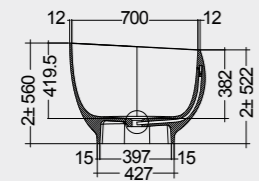

Measurements

القياسات

125 kg.
172 L Capacity