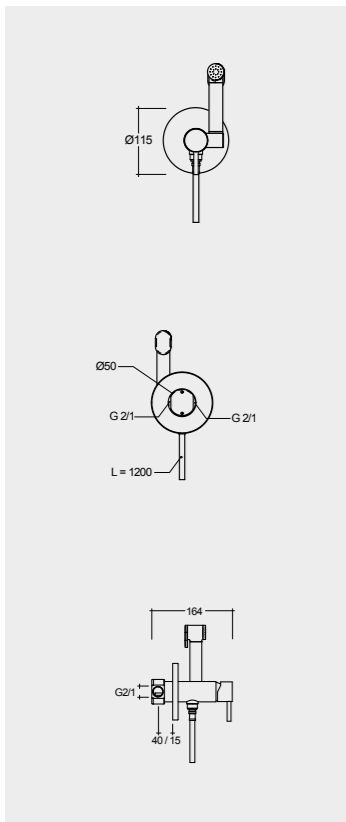

Models

النماذج

SET WITH MIXER (SHATAFF)
BRASS CHROME : SPRDOMX0001

Measurements

القياسات

SET WITH MIXER (SHATAFF)
BRASS CHROME : SPRDOMX0001

Notes

ملحوظة