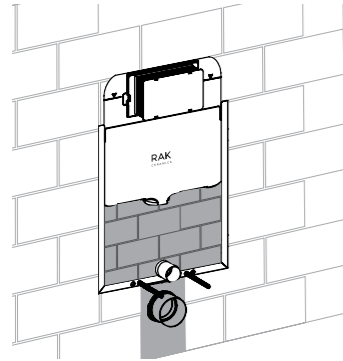

SOLID WALL INSTALLATION
تركيبات جدران صلبة