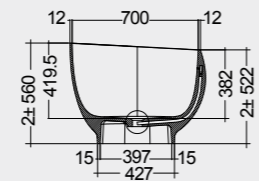

125 kg.
172 L Capacity

Colours available

Colours shown here are as close to actual sanitaryware as printing process will allow
الألوان المبيّنة هنا قريبة إلى ألوان الأدوات الصحية الفعلية حسبما تسمح به عملية الطباعة

الألوان المتاحة

Alpine White
أبيض