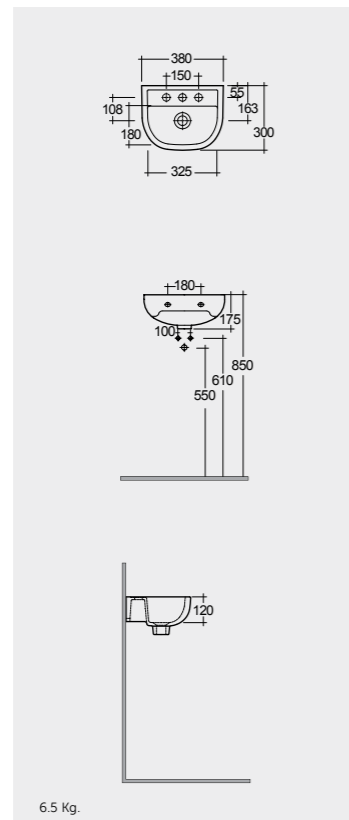

Models

النماذج

50 CM
CO0601AWHA38 CM
CO1001AWHA45 CM
CO2401AWHA45 CM
CO2601AWHA

Measurements

القياسات

No Overflow

No Overflow

Colours available