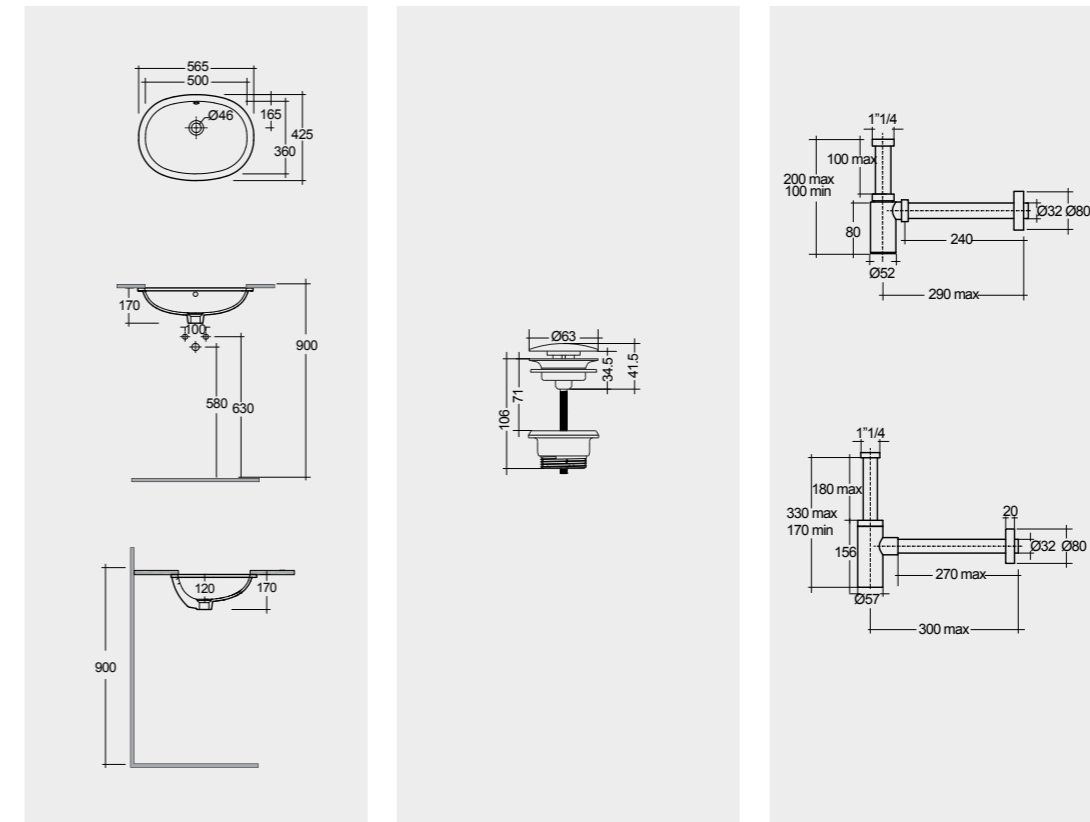

Models

النماذج

Measurements

القياسات

Notes

ملحوظة

All dimensions in mm tolerance $\pm 5\%$ for below 200mm and $\pm 3\%$ for above 200mm | جميع القياسات تكون بالمليمتر $\pm 5\%$ للقياسات التي تقل عن 200 مليمتر و $\pm 3\%$ للقياسات التي تتجاوز 200 مليمتر

Models

النماذج

With Overflow

Inspectionable

Measurements

القياسات