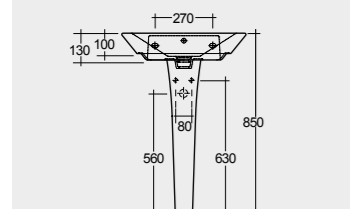

Measurements

القياسات

17.0 Kg
7.0 Kg

17.0 Kg
6.9 Kg

Colours available

الألوان المتاحة

Colours shown here are as close to actual sanitaryware as printing process will allow
الألوان المبينة هنا قريبة إلى ألوان الأدوات الصحية الفعلية حسبما تسمح به عملية الطباعة

Alpine White
أبيض