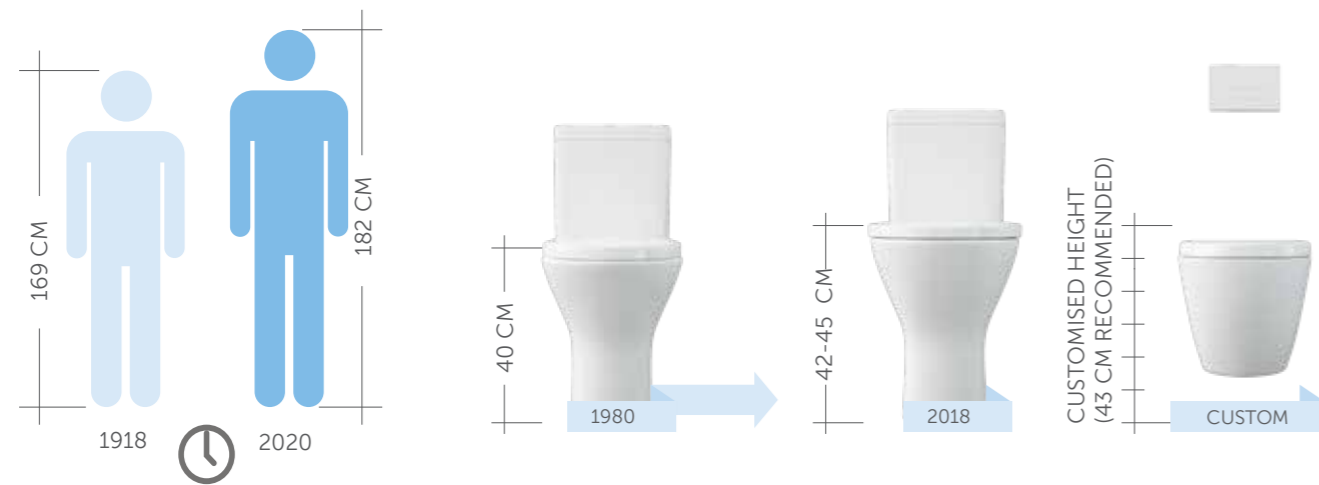

SILENT FLUSH

Rimless technology allows a faster and more silent flush.

EFFICIENT DESIGN

Design and efficiency can be successfully combined. Water flows vertically and horizontally, before flushing the entire inner surface of the bowl, without splashing.

Water Saving

Easy Cleaning

Silent

Hygienic

No ledges or rim

Rimless

Updated ergonomics

Over the last 100 years, the average height of people in industrialized nations has increased approximately by 10 cm. To be innovative in design also means meeting the changes in population and their new needs in terms of ergonomics and comfort. RAK Ceramics design evolves together with human evolution.