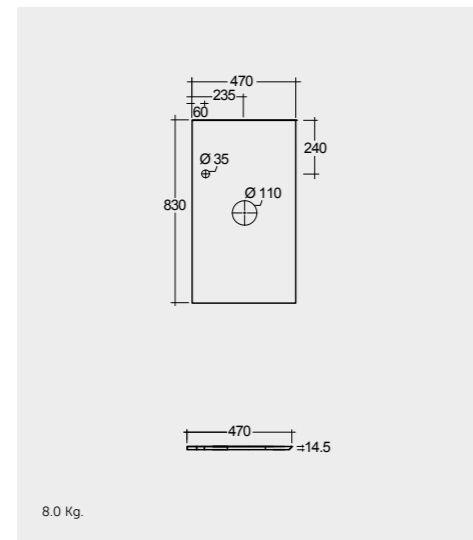

Counter Top Slab 83 CM + Bowl

PRESL08347102C

Counter Top Slab 103 CM + Bowl

PRESL10347102C

Counter Top Slab 123 CM + Bowl

PRESL12347102C

- 100 CARRARA (LAPPATO)
- 101 MACAUBAS (NATURAL)
- 102 TRAVERTINO IVORY (LAPPATO)
- 103 SURFACE XL COOL GREY (NATURAL)
- 104 BEHIND GREY (NATURAL)
- 105 UNI DARK BLACK (NATURAL)