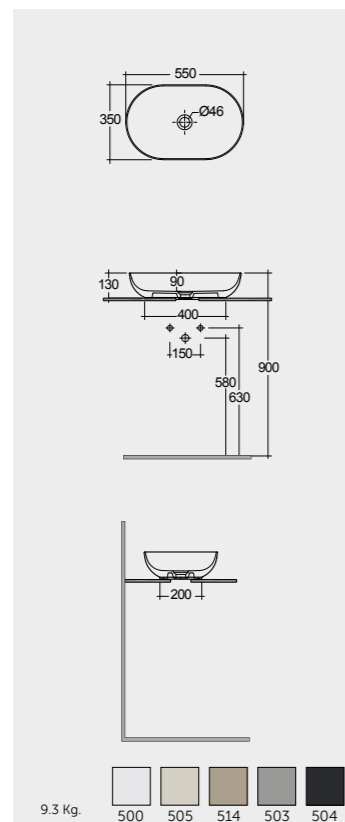

42 CM
FEECT4200514A

Round
دائري

Ceramic Click-Clack Pop-Up Waste
DUO000514A

Ceramic Free-Flow Waste
DUO002514A

Measurements

القياسات

Notes

ملحوظة