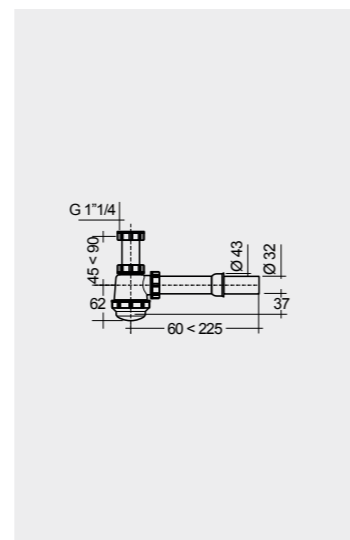

Notes

All dimensions in mm tolerance $\pm 5\%$ for below 200mm and $\pm 3\%$ for above 200mm | جميع القياسات تكون بالمليمتر $\pm 5\%$ للقياسات التي تقل عن 200 مليمتر و $\pm 3\%$ للقياسات التي تتجاوز 200 مليمتر