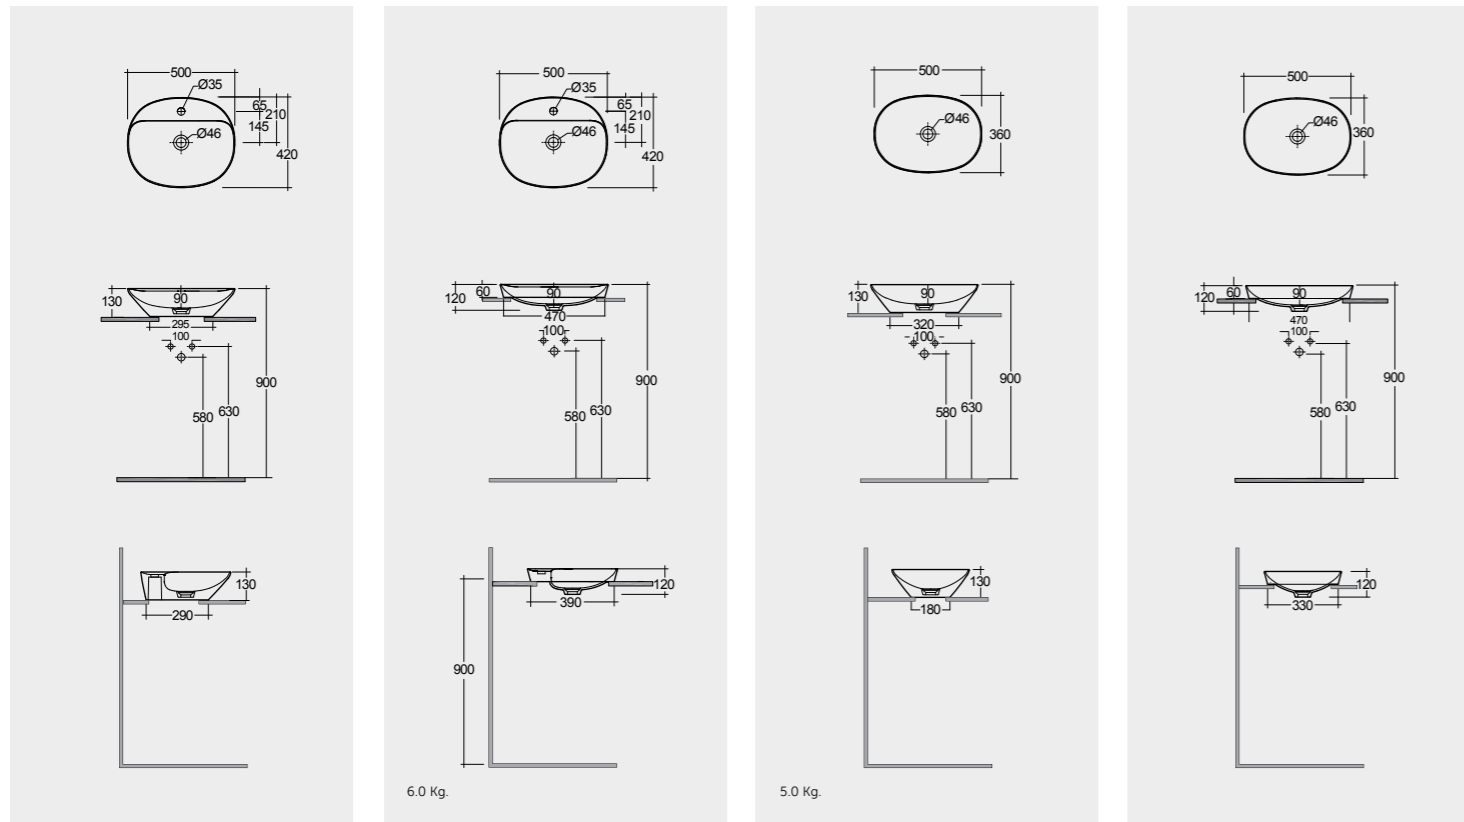

Measurements

القياسات

Notes

ملحوظة

All dimensions in mm tolerance $\pm 5\%$ for below 200mm and $\pm 3\%$ for above 200mm | جميع القياسات تكون بالمليمتر $\pm 5\%$ للقياسات التي تقل عن 200 مليمتر و $\pm 3\%$ للقياسات التي تتجاوز 200 مليمتر

Models

النماذج