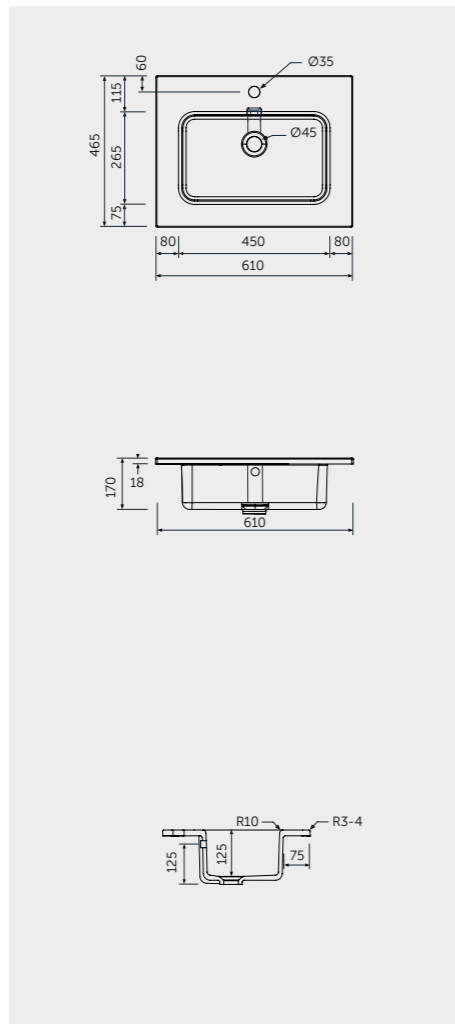

Measurements

القياسات