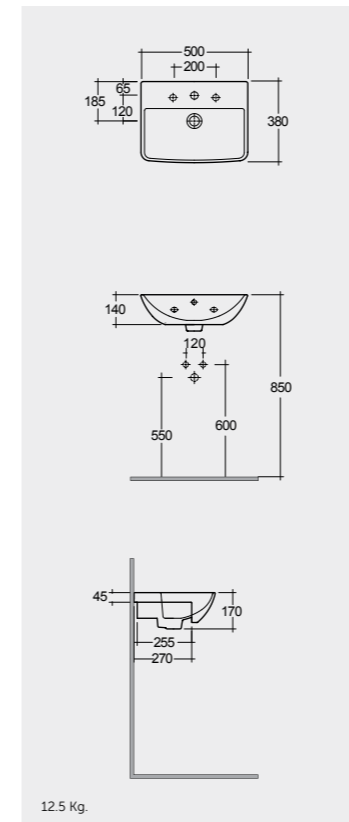

Measurements

القياسات

Notes

ملحوظة

All dimensions in mm tolerance $\pm 5\%$ for below 200mm and $\pm 3\%$ for above 200mm | جميع القياسات تكون بالمليمتر $\pm 5\%$ للقياسات التي تقل عن ٢٠٠ مليمتر و $\pm 3\%$ للقياسات التي تتجاوز ٢٠٠ مليمتر