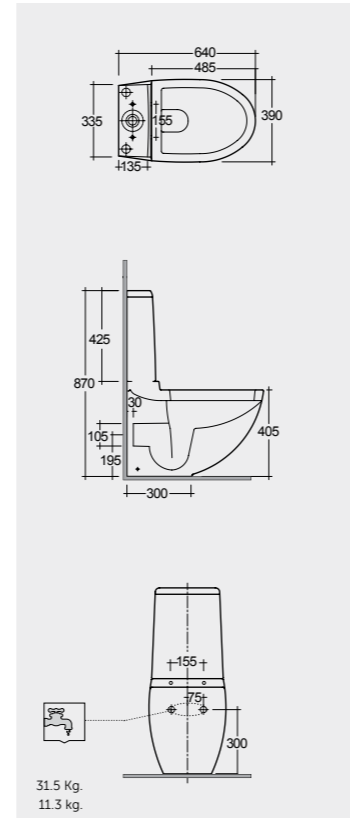

64 CM
RS11AWHA
RS10AWHA

Measurements

القياسات

13.1 Kg.
11.7 kg.

13.1 Kg.
7.8 kg.

INOX CHROME

ABS CHROME

31.5 Kg.
11.3 kg.