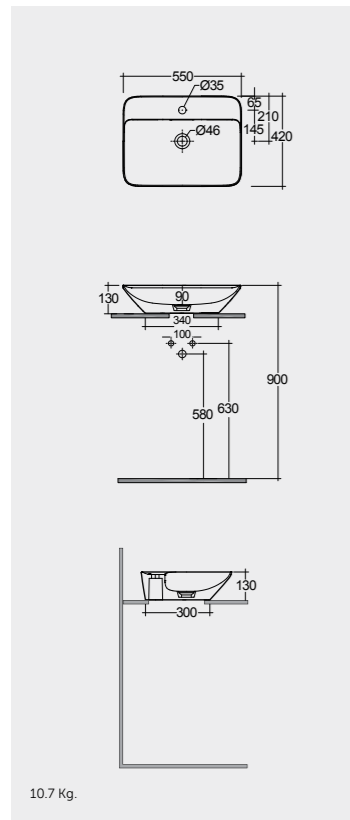

Measurements

القياسات