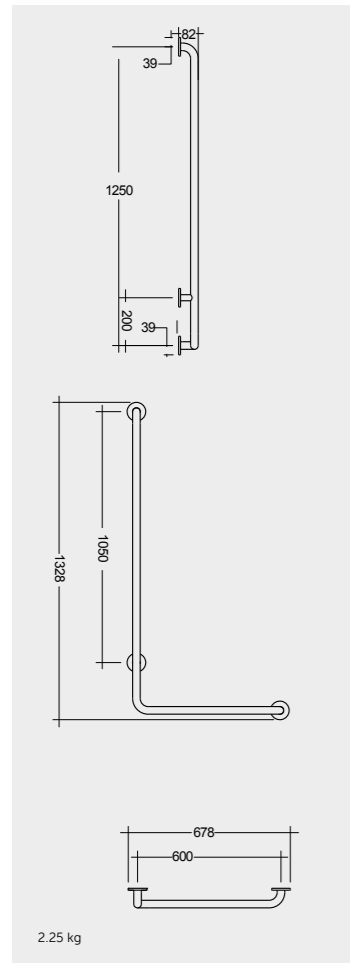

Measurements

القياسات