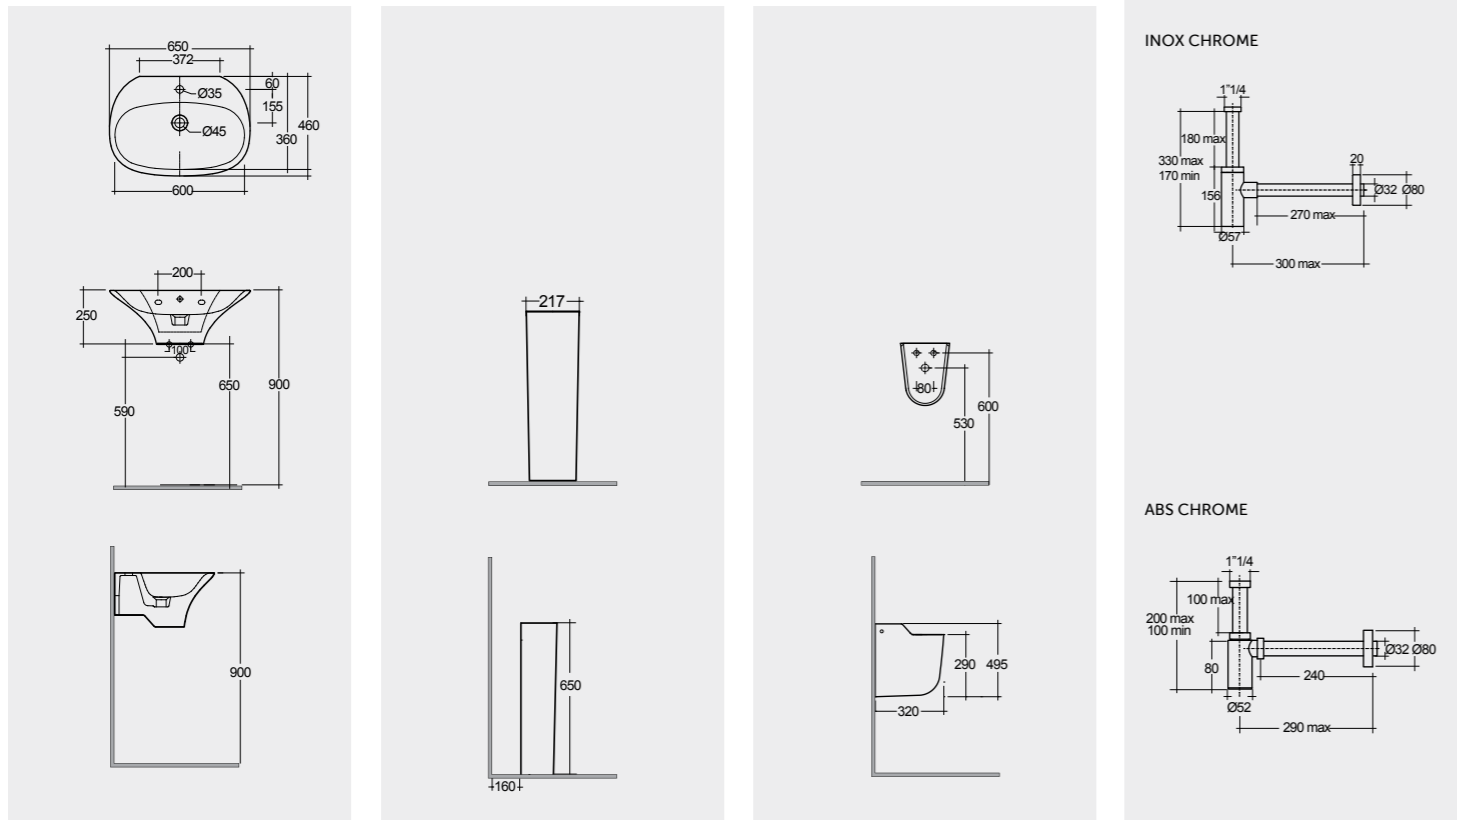

Measurements

القياسات

Colours available

الألوان المتاحة

Colours shown here are as close to actual sanitaryware as printing process will allow
الألوان المبينة هنا قريبة إلى ألوان الأدوات الصحية الفعلية حسبما تسمح به عملية الطباعة