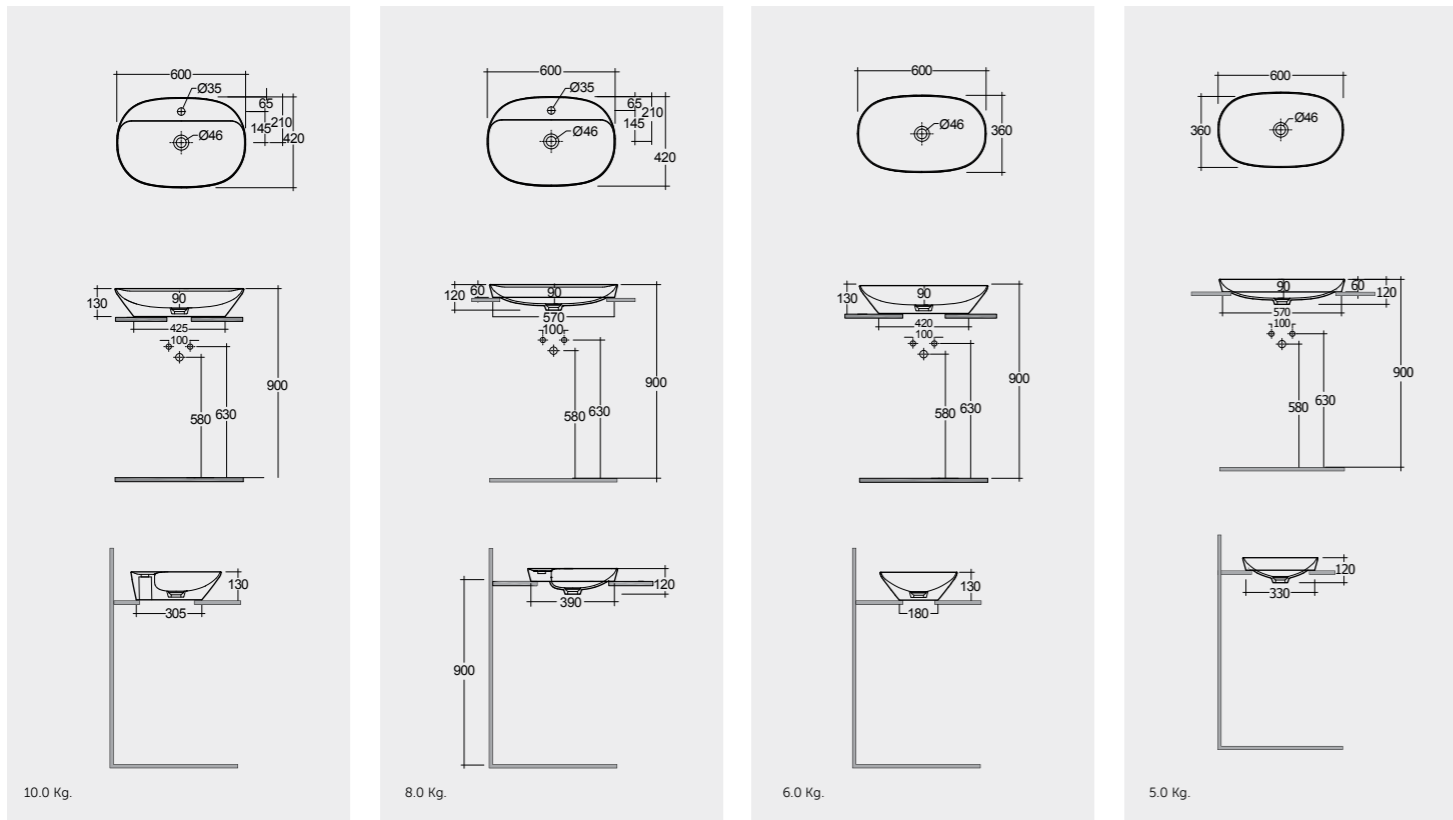

Notes

ملحوظة

All dimensions in mm tolerance $\pm 5\%$ for below 200mm and $\pm 3\%$ for above 200mm | جميع القياسات تكون بالمليمتر $\pm 5\%$ للقياسات التي تقل عن 200 مليمتر و $\pm 3\%$ للقياسات التي تتجاوز 200 مليمتر

Models

النماذج