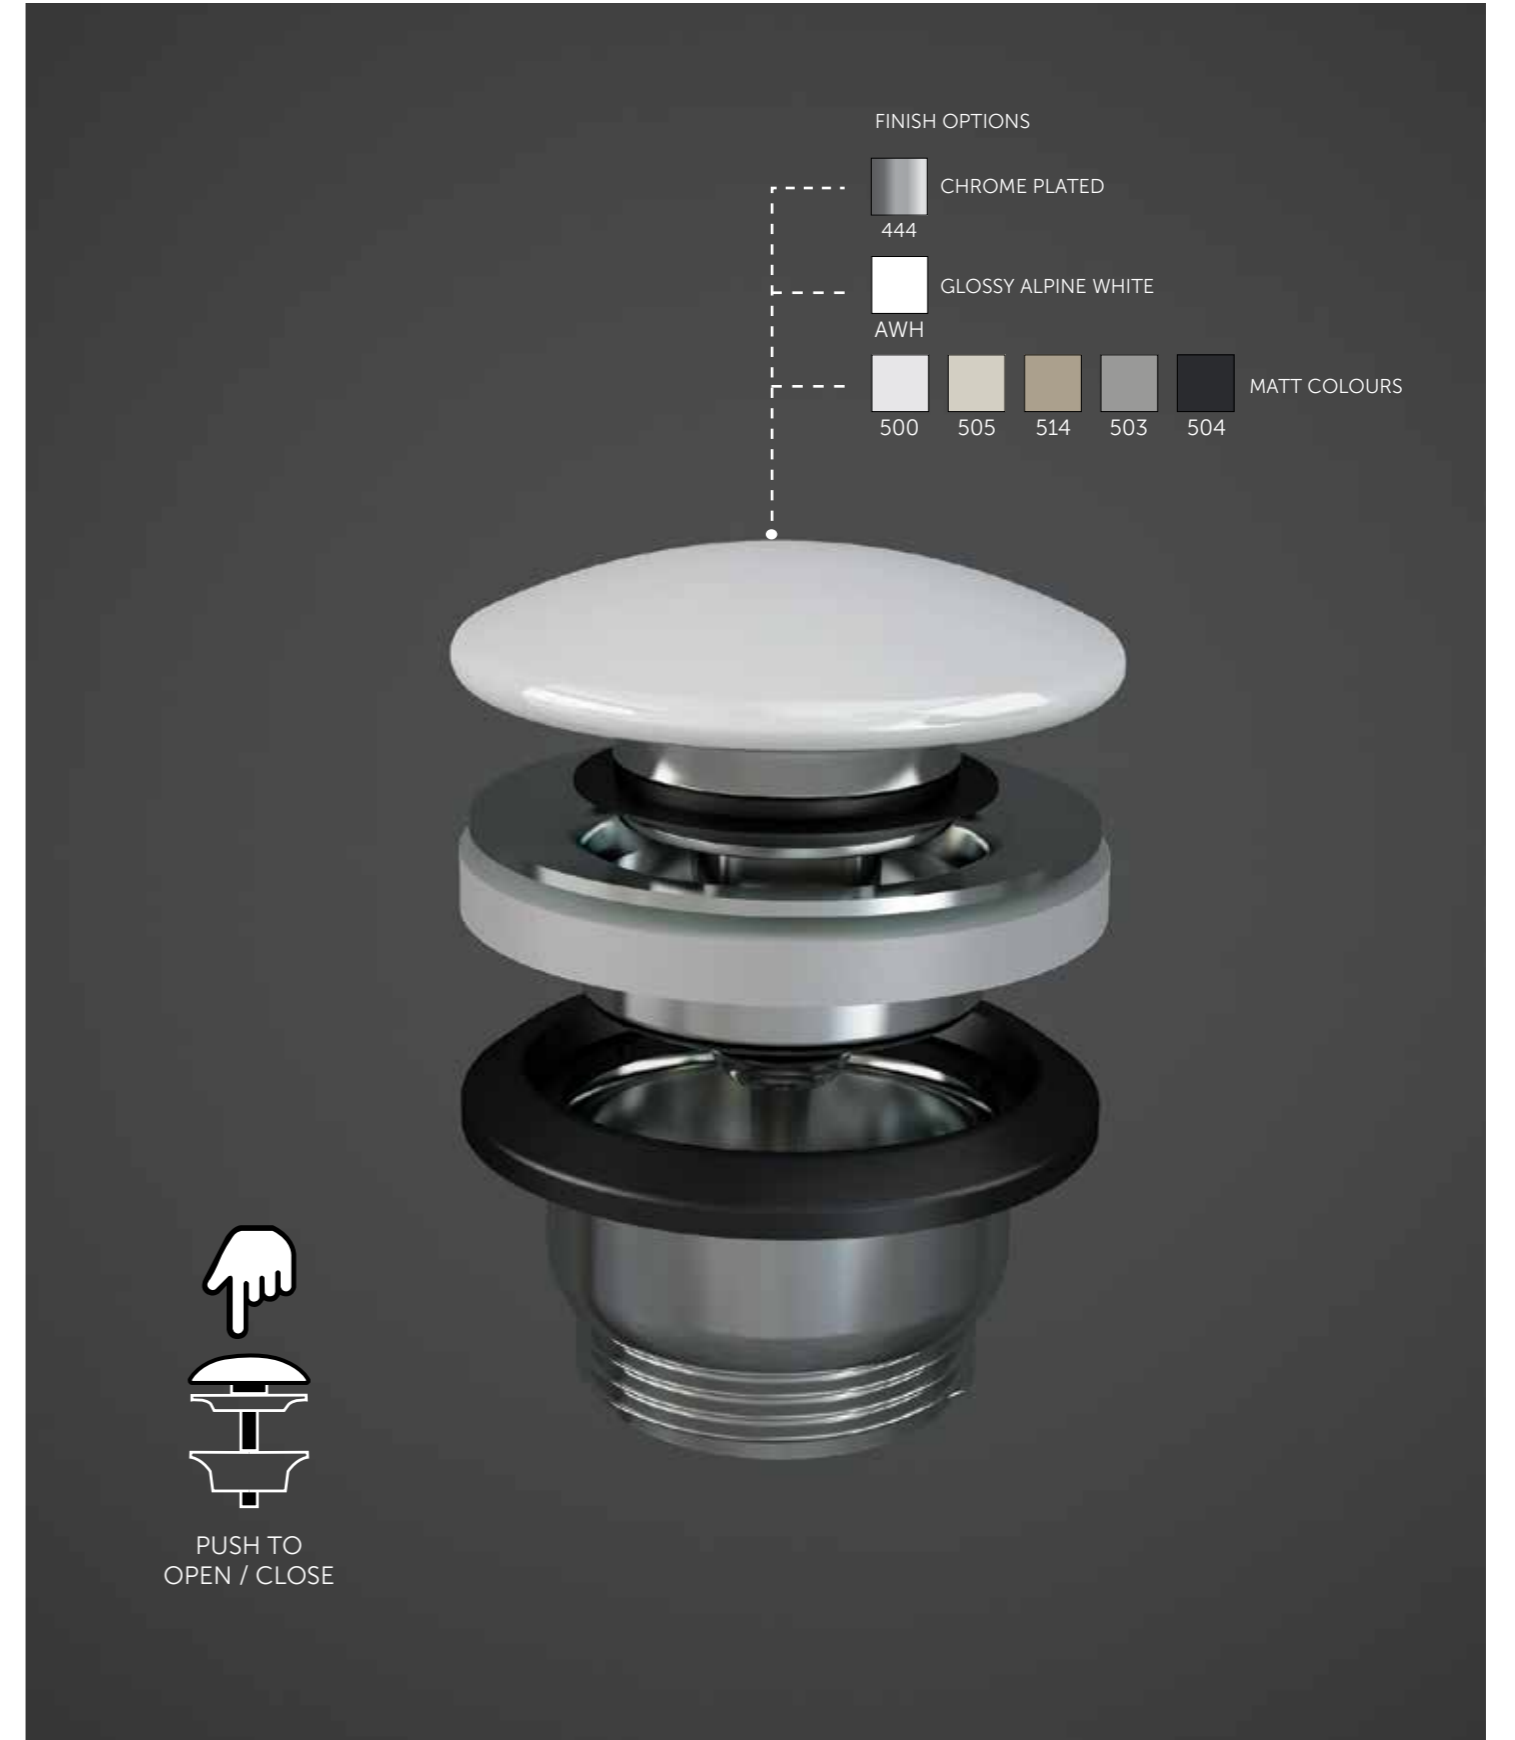

Notes

ملحوظة

All dimensions in mm tolerance $\pm 5\%$ for below 200mm and $\pm 3\%$ for above 200mm | جميع القياسات تكون بالمليمتر $\pm 5\%$ للقياسات التي تقل عن 200 مليمتر و $\pm 3\%$ للقياسات التي تتجاوز 200 مليمتر