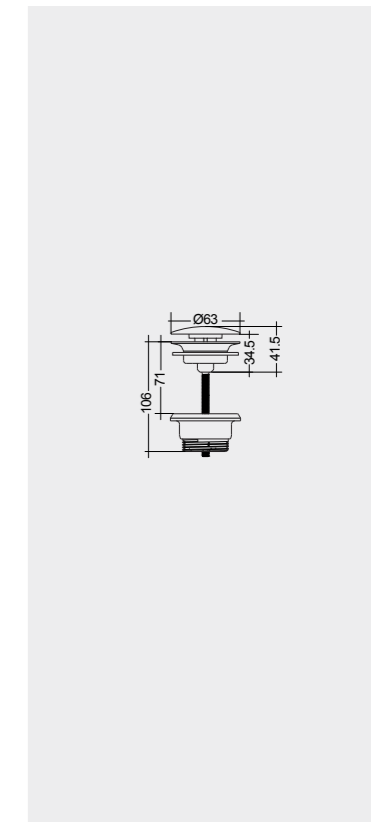

Measurements

القياسات

Notes

ملحوظة

All dimensions in mm tolerance $\pm 5\%$ for below 200mm and $\pm 3\%$ for above 200mm | جميع القياسات تكون بالمليمتر $\pm 5\%$ للقياسات التي تقل عن ٢٠٠ مليمتر و $\pm 3\%$ للقياسات التي تتجاوز ٢٠٠ مليمتر