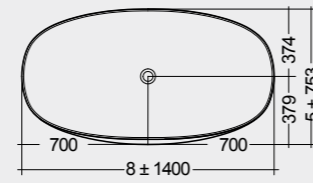

125 kg.
172 L Capacity

Colours available

Colours shown here are as close to actual sanitaryware as printing process will allow
الألوان المبيّنة هنا قريبة إلى ألوان الأدوات الصحية الفعلية حسبما تسمح به عملية الطباعة

الألوان المتاحة

Alpine White
أبيض