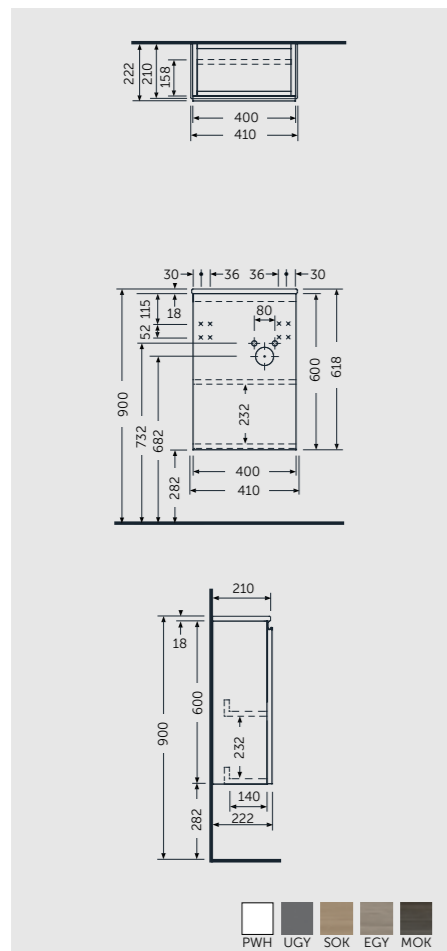

وحدات خرائن معلقة

W 40 x D 22 x H 60CM
JOYWH040UGY

W 60 x D 46 x H 60CM
JOYWH060UGY

W 80 x D 46 x H 60CM
JOYWH080UGY

W 100 x D 46 x H 60CM
JOYWH100UGY

120cm = 2x W 60CM Units
JOYWH060UGY x2

160cm = 2x W 80CM Units
JOYWH080UGY x2