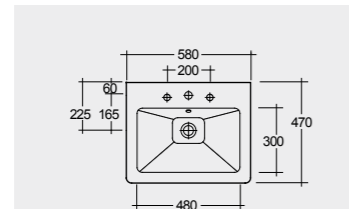

Measurements

القياسات

17.0 Kg
7.0 Kg

17.0 Kg
6.9 Kg

Colours available

الألوان المتاحة

Colours shown here are as close to actual sanitaryware as printing process will allow
الألوان المبينة هنا قريبة إلى ألوان الأدوات الصحية الفعلية حسبما تسمح به عملية الطباعة

Alpine White
أبيض