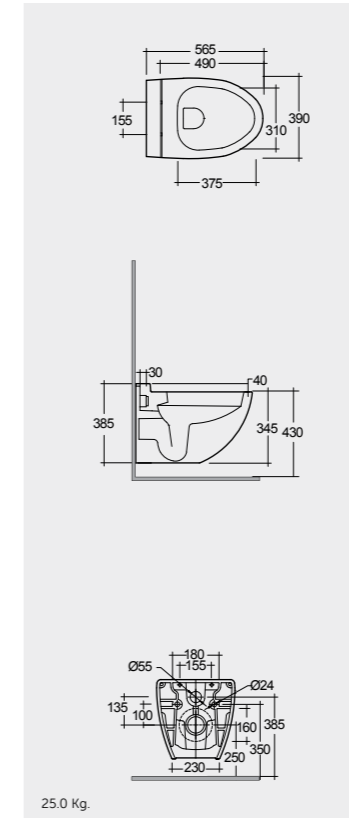

Models

النماذج

إمكانية الفتح للتحقق Inspectionable

Measurements

القياسات

13.1 Kg.
11.7 kg.

13.1 Kg.
7.8 kg.

INOX CHROME

ABS CHROME

31.5 Kg.
11.3 kg.

Colours available

Colours shown here are as close to actual sanitaryware as printing process will allow
الألوان المبينة هنا قريبة إلى ألوان الأدوات الصحية الفعلية حسبما تسمح به عملية الطباعة

الألوان المتاحة

Alpine White
ابيض

Models

النماذج

Hidden Fixations تثبيتات خفية

Measurements

القياسات

27.0 Kg.

25.0 Kg.

23.4 Kg.

Notes

All dimensions in mm tolerance $\pm 5\%$ for below 200mm and $\pm 3\%$ for above 200mm | جميع القياسات تكون بالمليمتر $\pm 5\%$ للقياسات التي تقل عن 200 مليمتر و $\pm 3\%$ للقياسات التي تتجاوز 200 مليمتر

ملحوظة