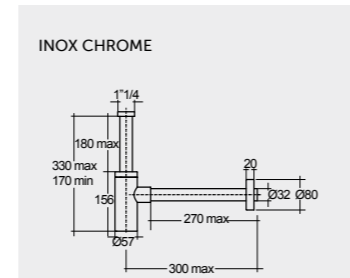

Measurements

القياسات

17.0 Kg
7.0 Kg

17.0 Kg
6.9 Kg

Colours available

الألوان المتاحة

Colours shown here are as close to actual sanitaryware as printing process will allow
الألوان المبينة هنا قريبة إلى ألوان الأدوات الصحية الفعلية حسبما تسمح به عملية الطباعة

Alpine White
أبيض