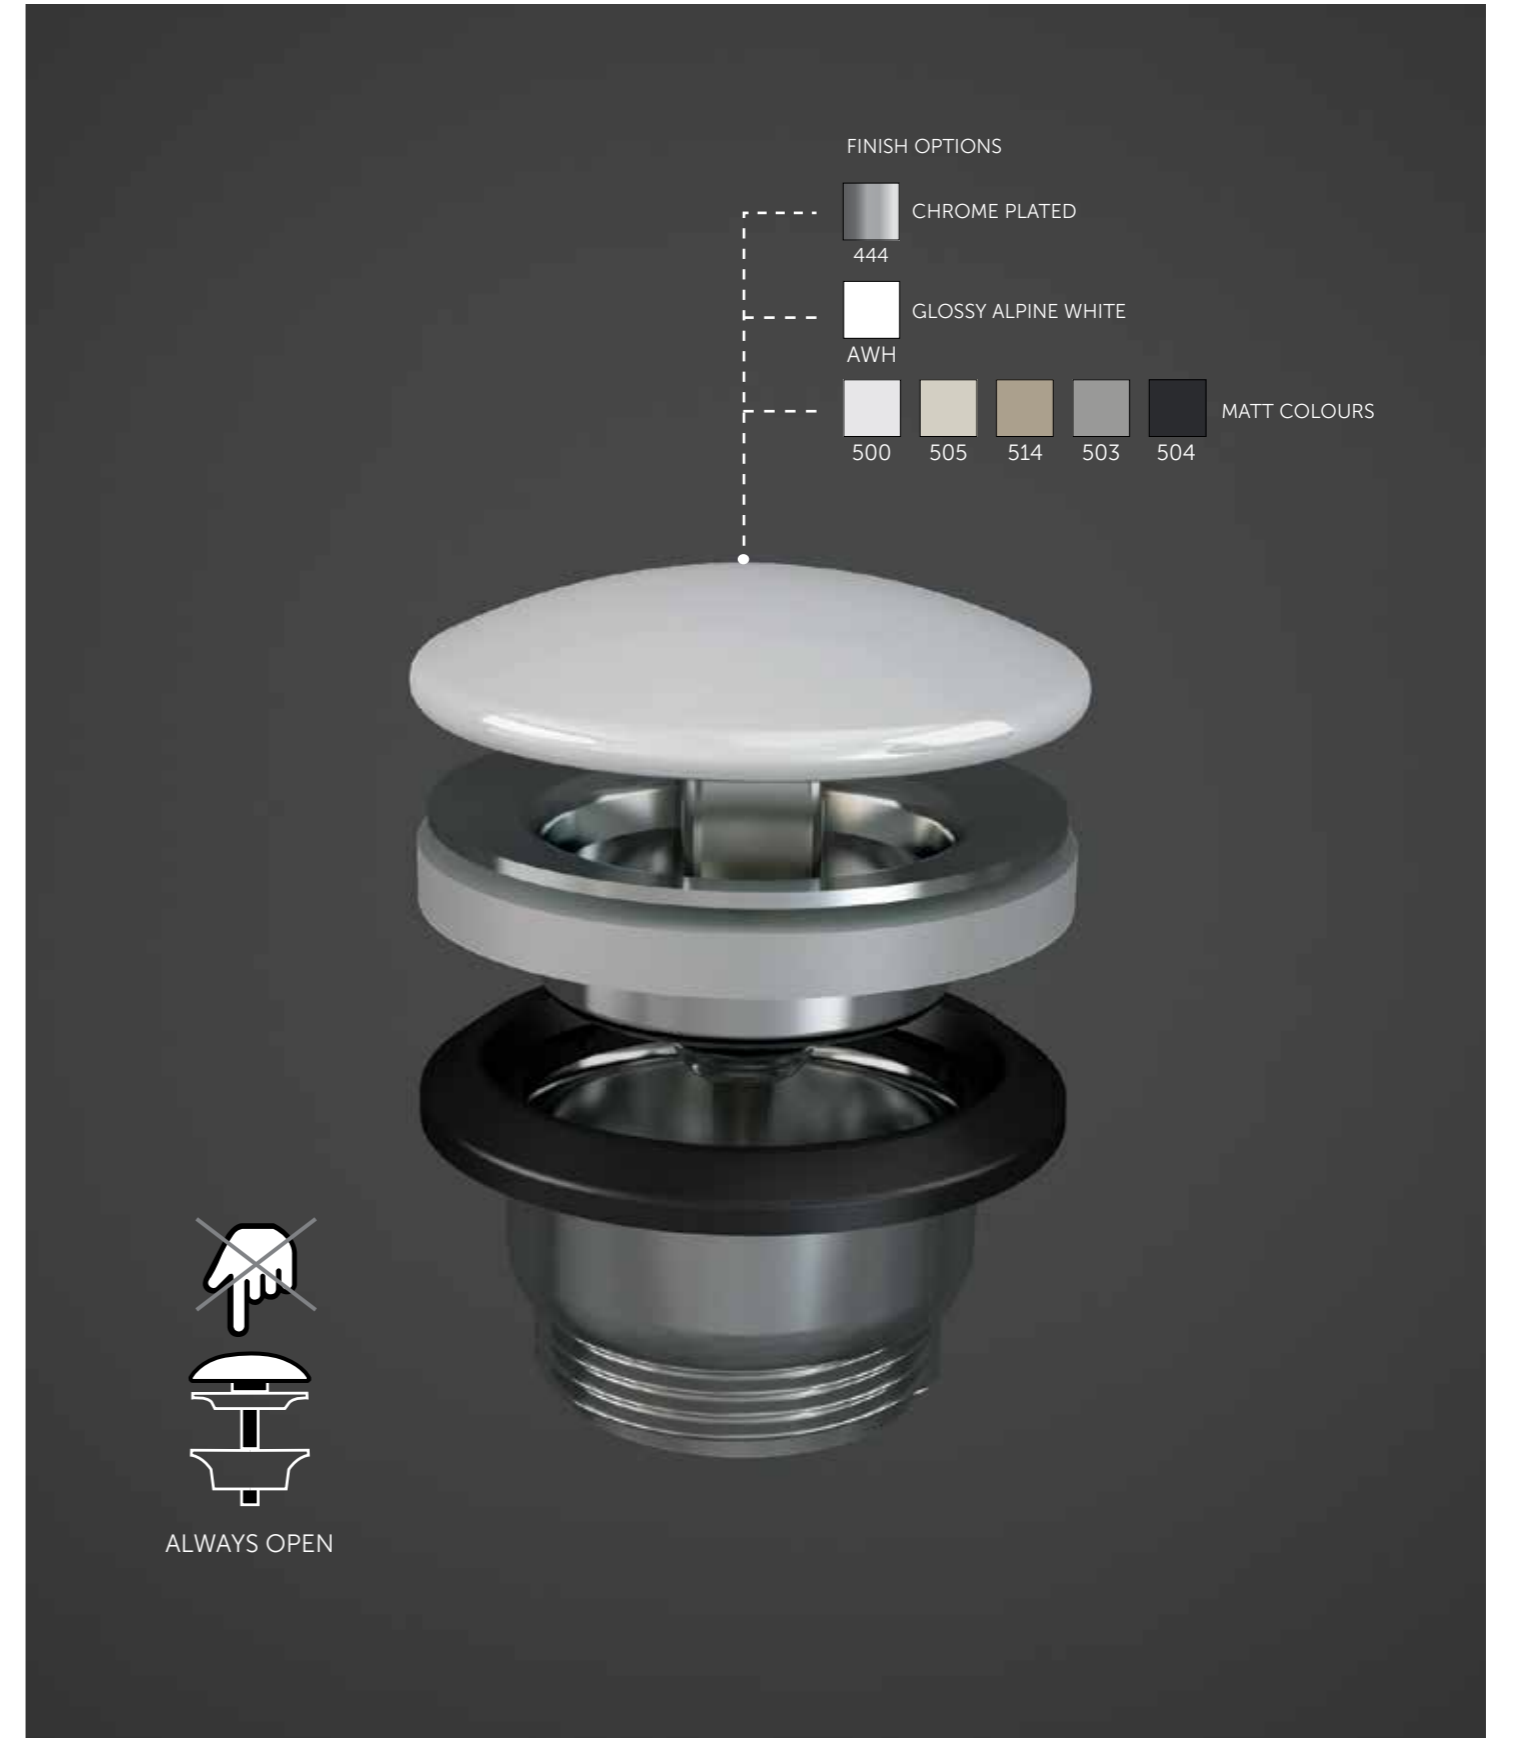

FURNITURE
أثاث

Imagine being able to do this with functional, elegant, spacious and modular solutions to suit your needs. Imagine RAK-JOY, the new RAK Ceramics bathroom furniture range, designed to organise your space and storage and meet your individual style. Innovative materials, well-organised interior spaces, modern lines, unique details and high quality standards make RAK-JOY the ideal choice for your bathroom.