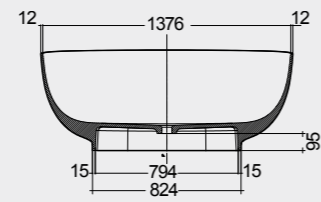

125 kg.
172 L Capacity

Colours available

Colours shown here are as close to actual sanitaryware as printing process will allow
الألوان المبيّنة هنا قريبة إلى ألوان الأدوات الصحية الفعلية حسبما تسمح به عملية الطباعة

الألوان المتاحة

Alpine White
أبيض