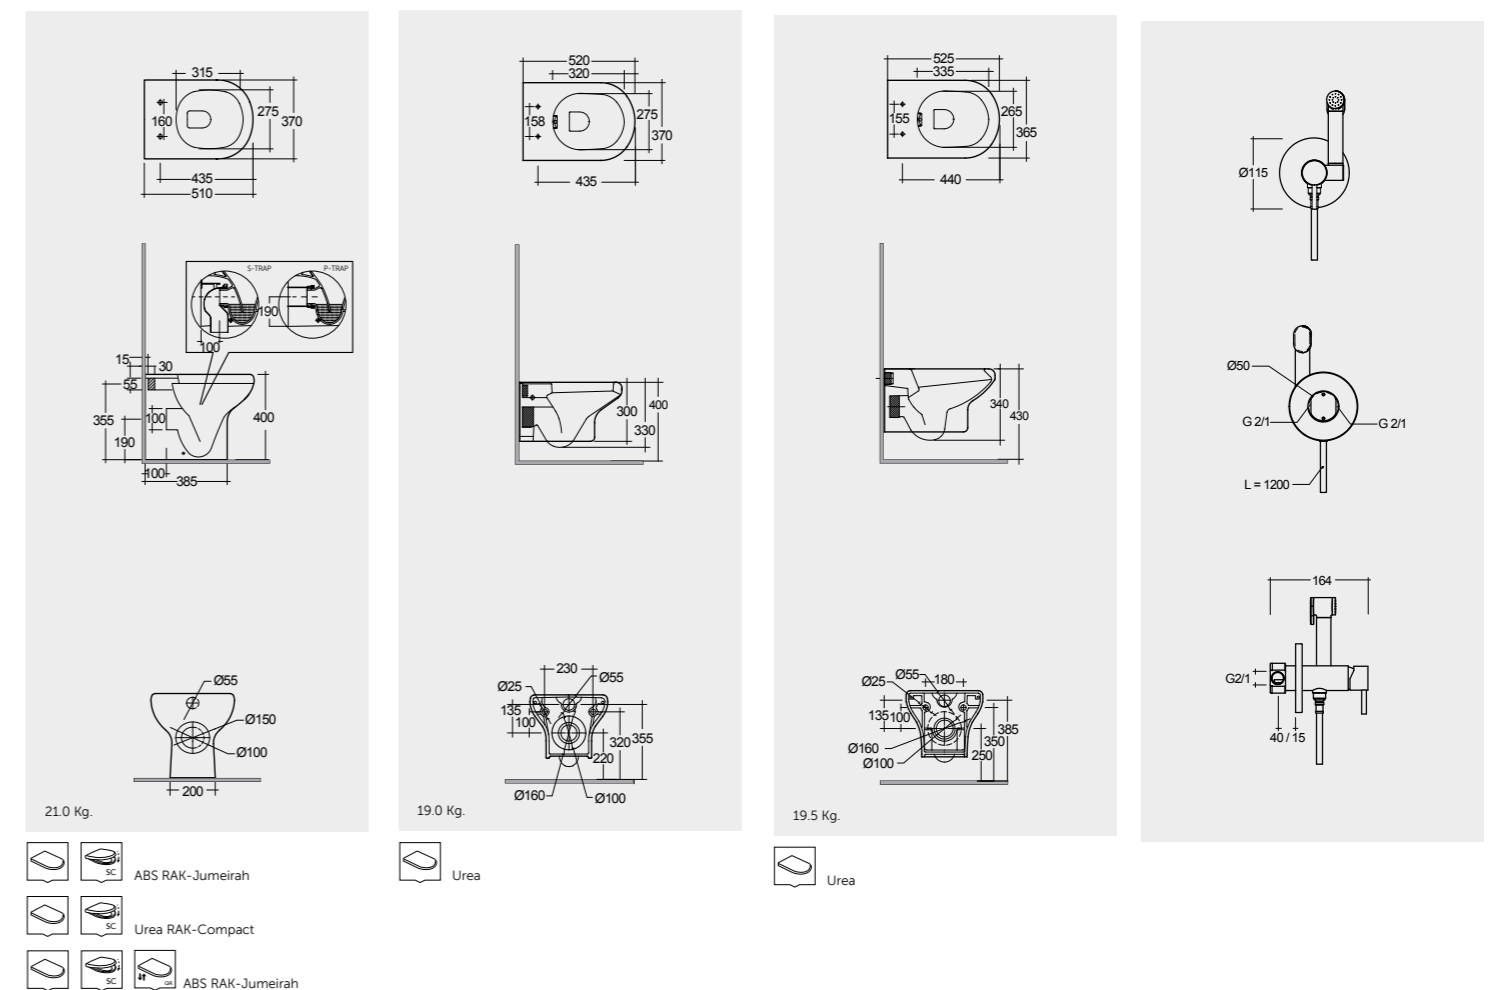

Measurements

القياسات

Notes

All dimensions in mm tolerance $\pm 5\%$ for below 200mm and $\pm 3\%$ for above 200mm | جميع القياسات تكون بالمليمتر $\pm 5\%$ للقياسات التي تقل عن ٢٠٠ مليمتر و $\pm 3\%$ للقياسات التي تتجاوز ٢٠٠ مليمتر

ملحوظة