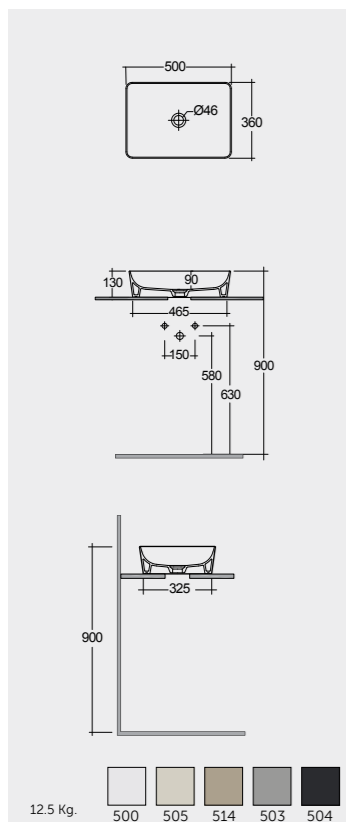

42 CM
FEECT4200514A

Round
دائري

Ceramic Click-Clack Pop-Up Waste
DUO000514A

Ceramic Free-Flow Waste
DUO002514A

Measurements

القياسات

Notes

ملحوظة