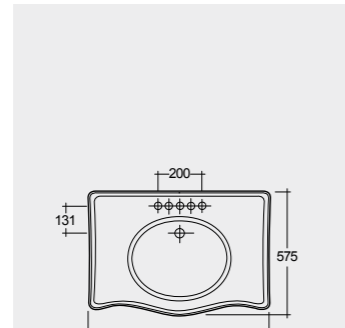

27.0 Kg.
8.5 kg.