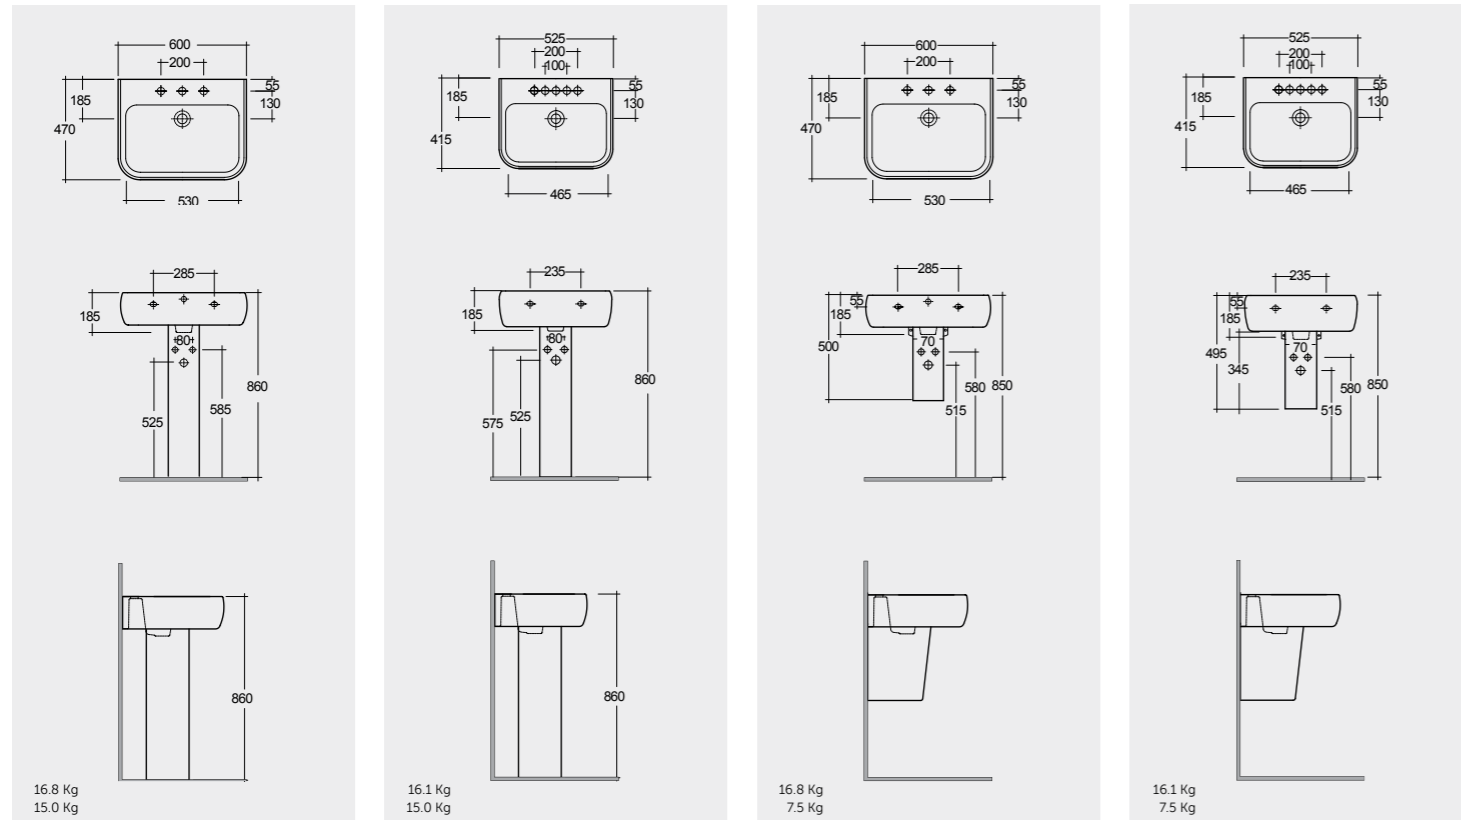

Measurements

القياسات