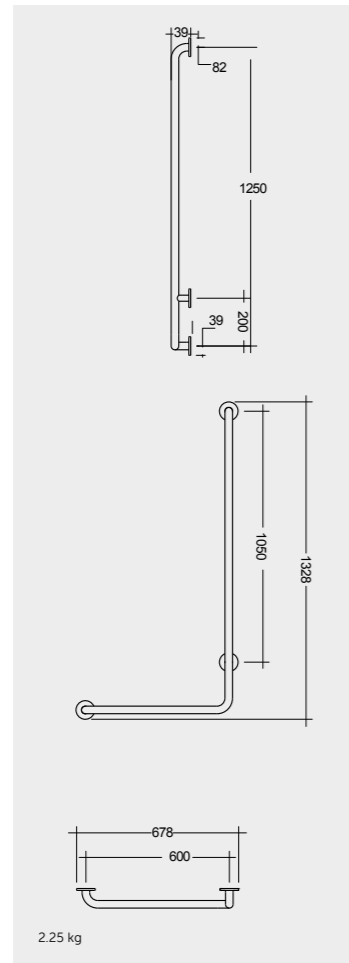

Measurements

القياسات