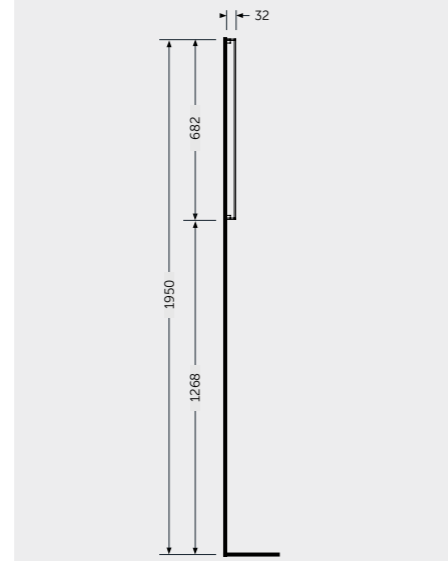

MIRRORS

مرآيا

MIRROR

مرآيا

BRASS: JOYTB6000CR
ABS: JOYTB6000CR1
Cool White 6000K
450 Lumens