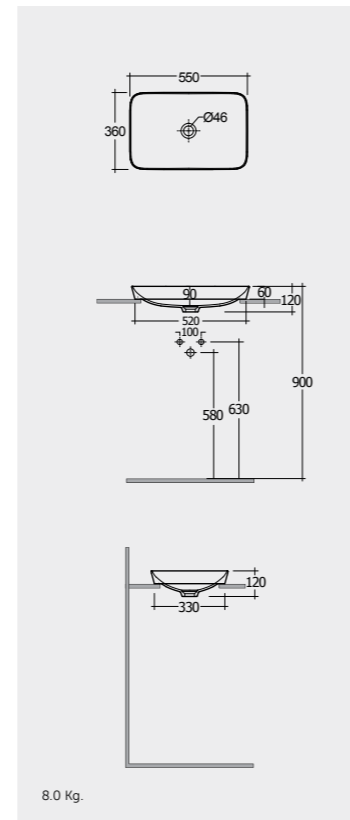

Measurements

القياسات