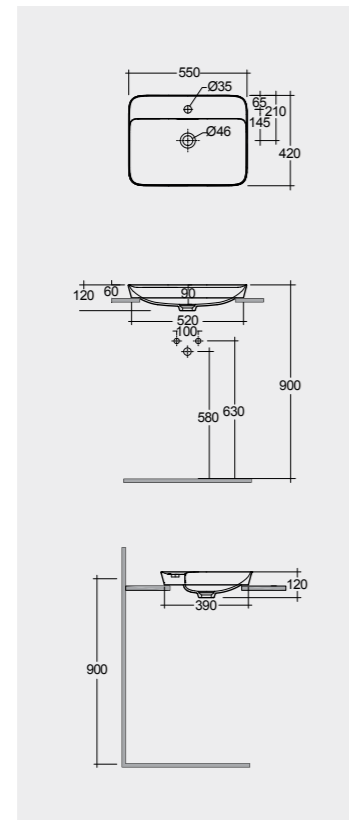

Measurements

القياسات