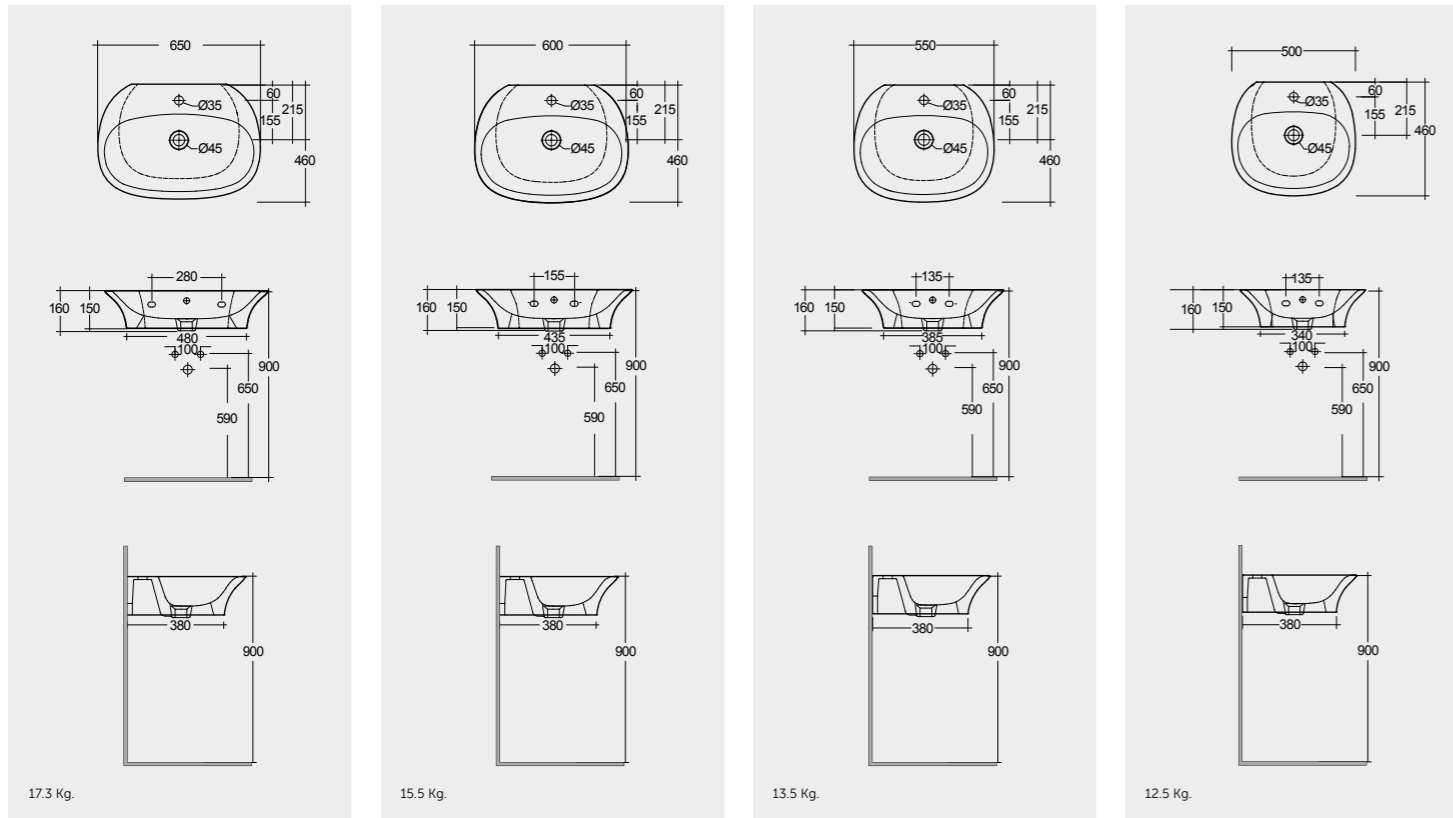

Measurements

القياسات

Colours available

الألوان المتاحة

Colours shown here are as close to actual sanitaryware as printing process will allow
الألوان المبينة هنا قريبة إلى ألوان الأدوات الصحية الفعلية حسبما تسمح به عملية الطباعة