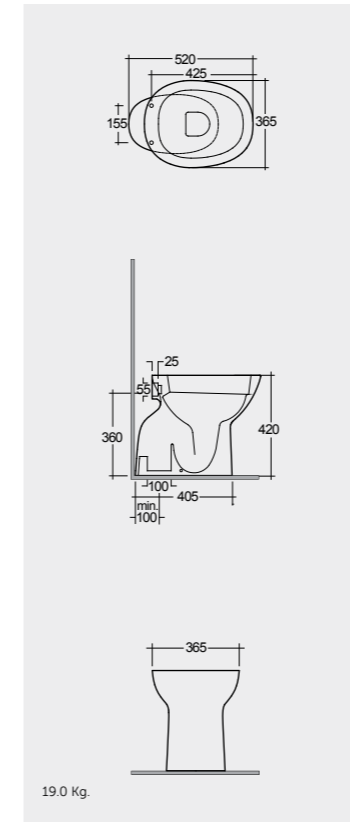

52 CM
MORWC1445AWHA

Comfort Height 42 CM
ارتفاع مريح ٤٢ سم

SET WITH MIXER (SHATAFF)
BRASS CHROME : SPRDOMX0001

Measurements

القياسات

19.0 Kg.
Urea RAK-Morning
MORSC3900WH
Urea RAK-Morning
MORSC3901WH

24.0 Kg.
Urea RAK-Morning
MORSC3900WH
Urea RAK-Morning
MORSC3901WH