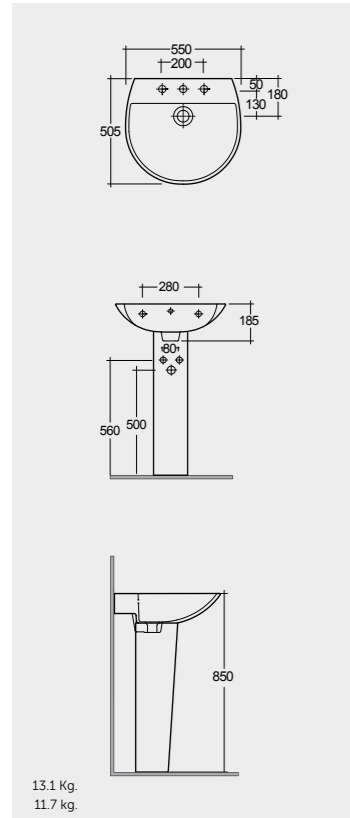

64 CM
RS11AWHA
RS10AWHA

Measurements

القياسات

13.1 Kg.
11.7 kg.

13.1 Kg.
7.8 kg.

INOX CHROME

ABS CHROME

31.5 Kg.
11.3 kg.