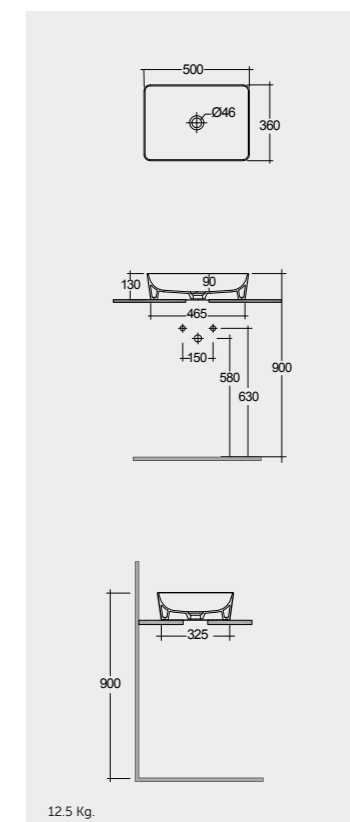

Measurements

القياسات

Notes

ملحوظة

All dimensions in mm tolerance $\pm 5\%$ for below 200mm and $\pm 3\%$ for above 200mm | جميع القياسات تكون بالمليمتر $\pm 5\%$ للقياسات التي تقل عن ٢٠٠ مليمتر و $\pm 3\%$ للقياسات التي تتجاوز ٢٠٠ مليمتر