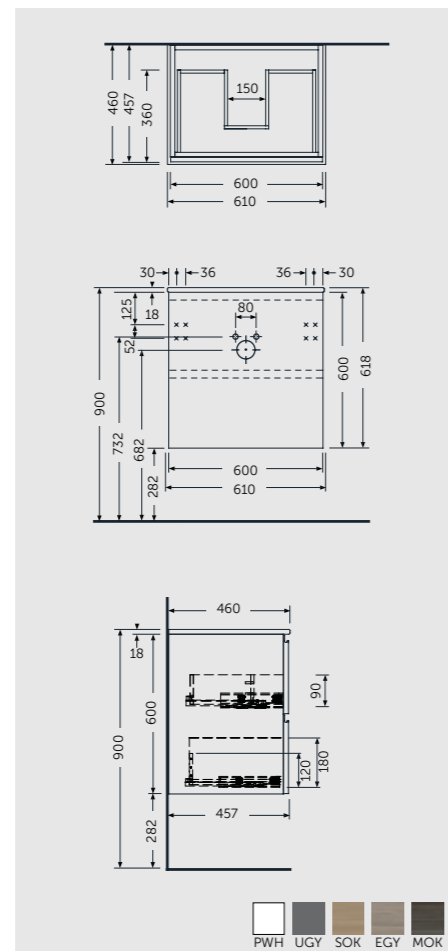

وحدات خرائن معلقة

W 40 x D 22 x H 60CM
JOYWH040UGY

W 60 x D 46 x H 60CM
JOYWH060UGY

W 80 x D 46 x H 60CM
JOYWH080UGY

W 100 x D 46 x H 60CM
JOYWH100UGY

120cm = 2x W 60CM Units
JOYWH060UGY x2

160cm = 2x W 80CM Units
JOYWH080UGY x2