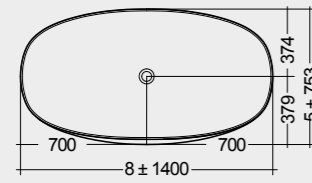

Measurements

القياسات

125 kg.
172 L Capacity