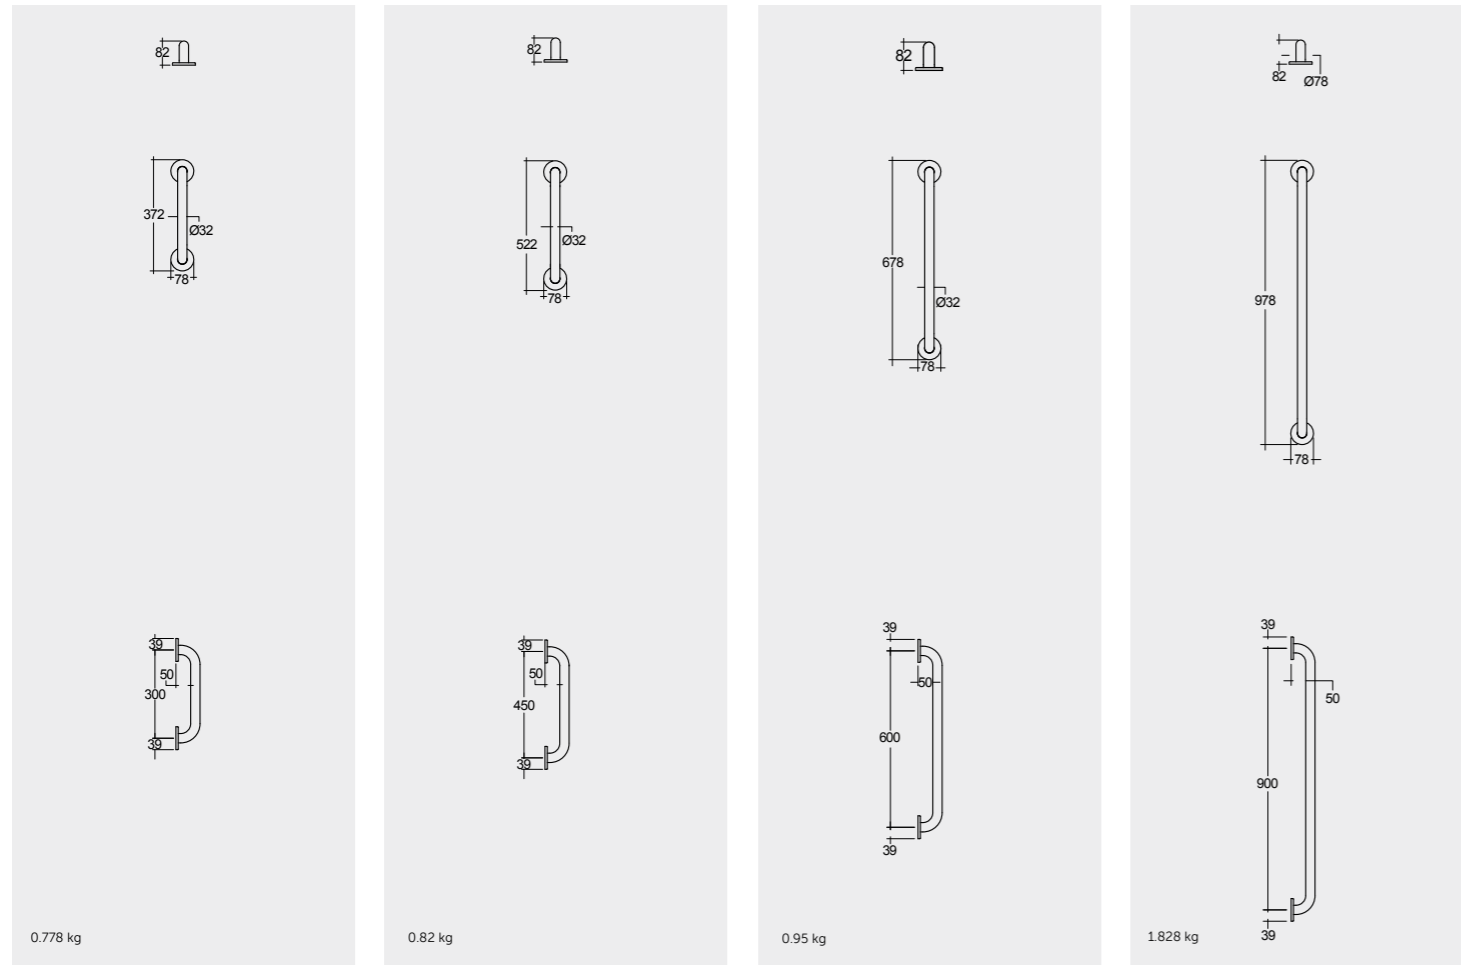

Models

النماذج

300mm (32mm DIA.)
SILGBR00300

450mm (32mm DIA.)
SILGBR00450

600mm (32mm DIA.)
SILGBR00600

900mm (32mm DIA.)
SILGBR00900

Measurements

القياسات