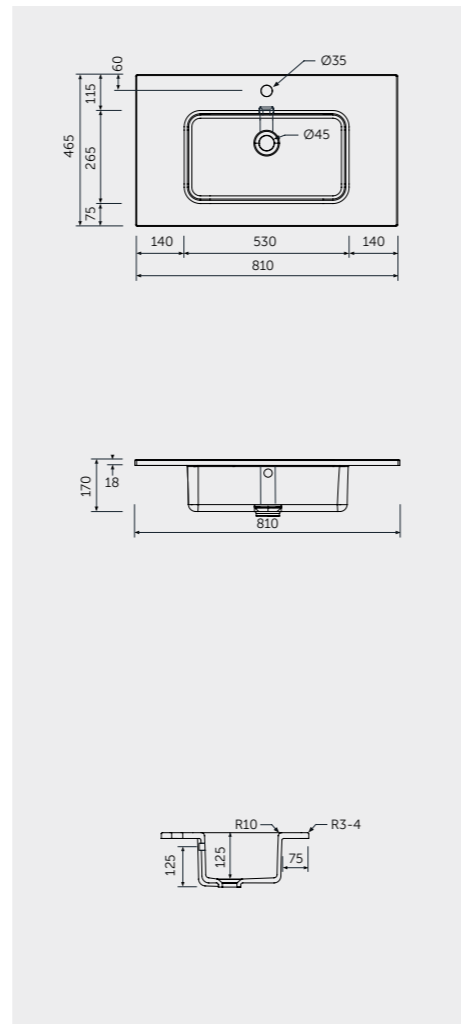

Measurements

القياسات