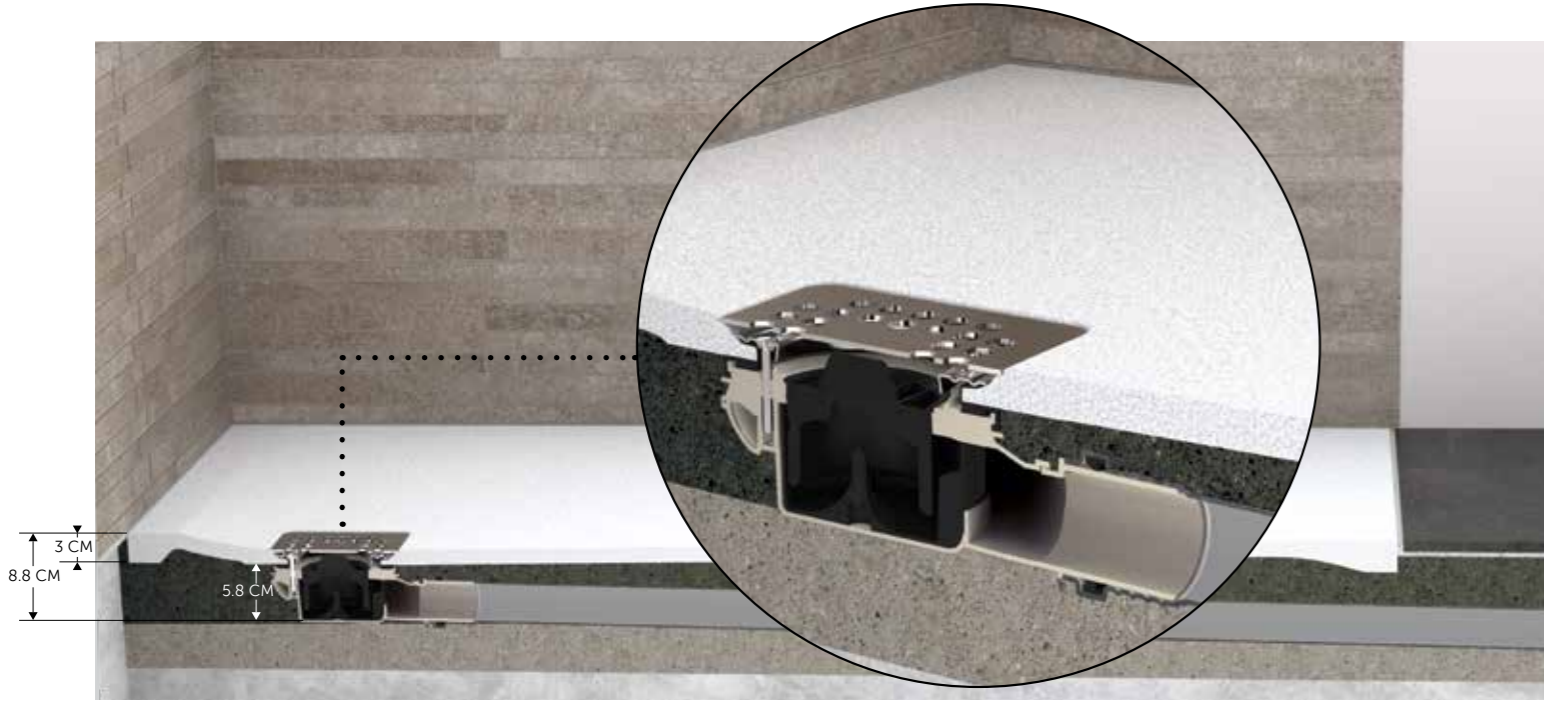

80 X 140 CM
RFBR080140S514

Cappuccino (514)

RAK-Feeling shower trays can be installed flush to floor, semi-recessed or directly onto the floor.. RAK-Feeling products are ideal for both new buildings and renovations, thanks to the minimum dimensions of 5.8 cm required under the shower tray for the waste.