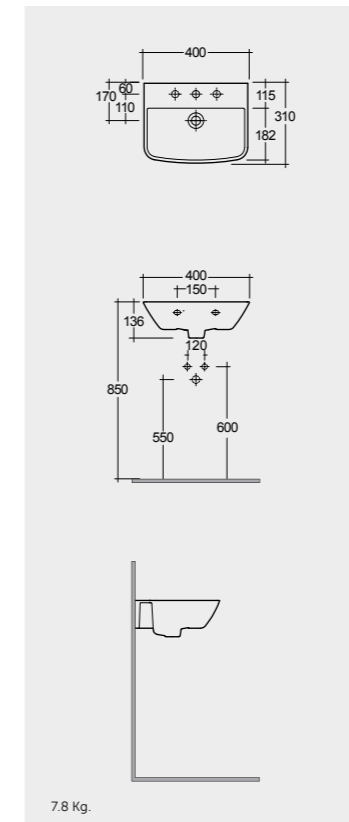

Measurements

القياسات

Notes

ملحوظة

All dimensions in mm tolerance $\pm 5\%$ for below 200mm and $\pm 3\%$ for above 200mm | جميع القياسات تكون بالمليمتر $\pm 5\%$ للقياسات التي تقل عن ٢٠٠ مليمتر و $\pm 3\%$ للقياسات التي تتجاوز ٢٠٠ مليمتر