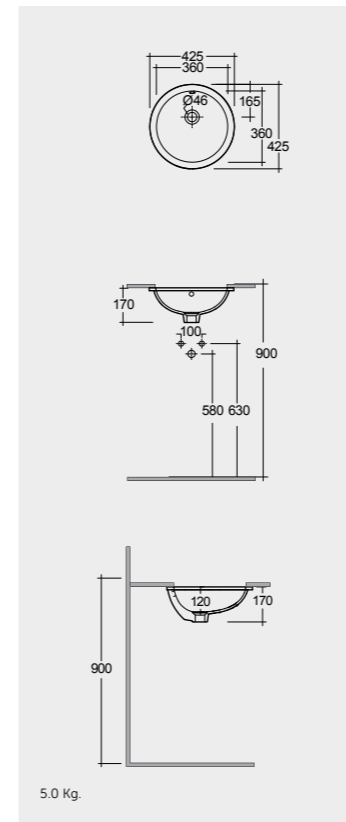

Inspectionable

Measurements

القياسات

Models

النماذج

50X42 CM
VARCT25001AWHA

50X42 CM
VARDI25001AWHA

50X36 CM
VARCT25000AWHA