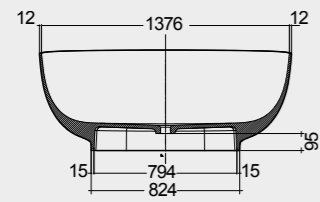

Measurements

القياسات

125 kg.
172 L Capacity