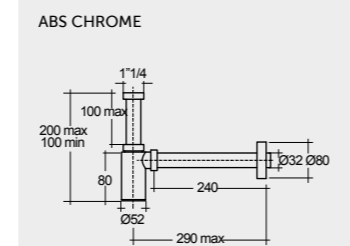

Measurements

القياسات

17.0 Kg
7.0 Kg

17.0 Kg
6.9 Kg

Colours available

الألوان المتاحة

Colours shown here are as close to actual sanitaryware as printing process will allow
الألوان المبينة هنا قريبة إلى ألوان الأدوات الصحية الفعلية حسبما تسمح به عملية الطباعة

Alpine White
أبيض