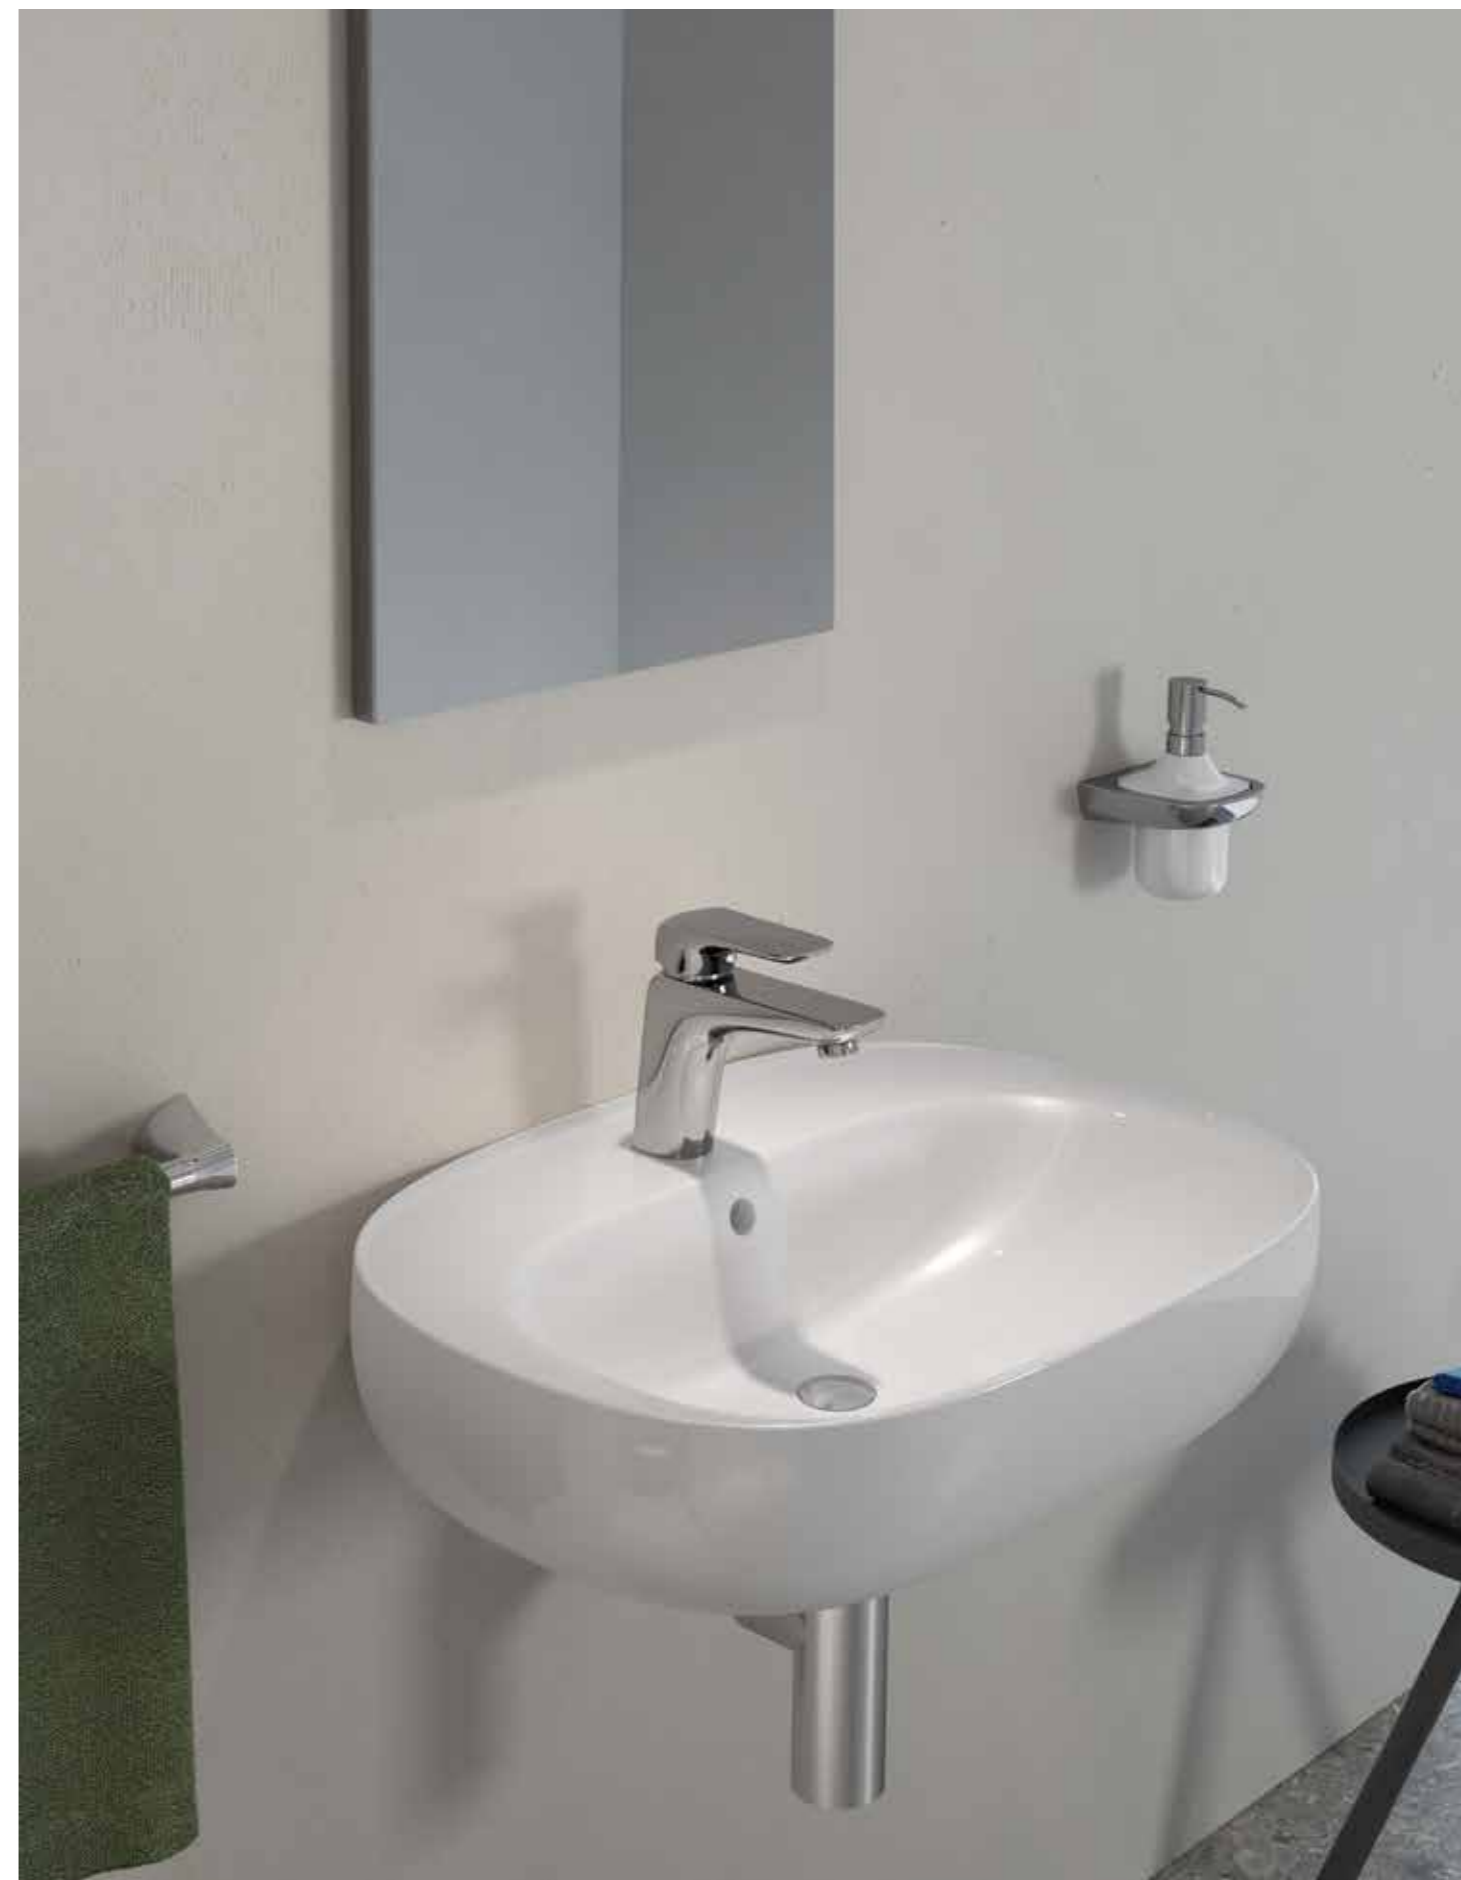

الالوان المتاحة

Alpine White
ابيض

52 CM
ILLWC1346AWHA

52 CM
ILLBD2015AWHA

64 CM
ILLWC1146AWHA
ILLWT1800AWHA

55 CM
ILLWB5501AWHA

RAK-Sensation An eclectic collection, combining aesthetic functionality and innovation. Rimless technology, hidden fixations and symmetrical shapes underlining the soft turning of the unique and distinctive form.