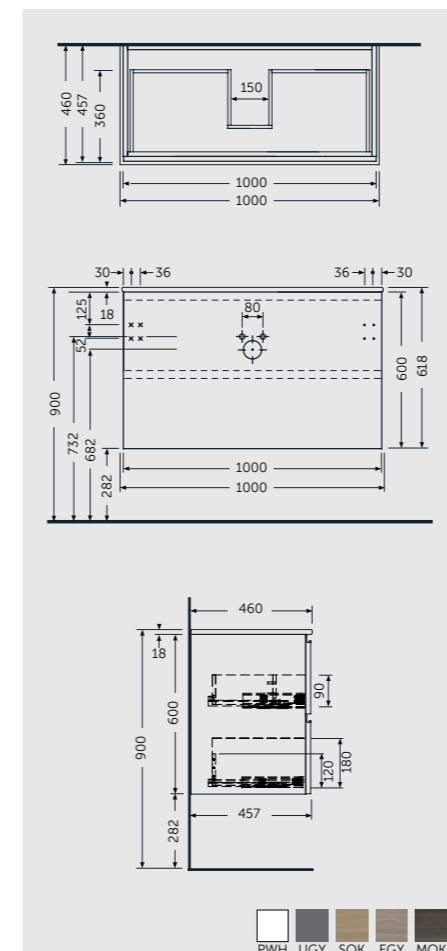

وحدات خرائن معلقة

W 40 x D 22 x H 60CM
JOYWH040UGY

W 60 x D 46 x H 60CM
JOYWH060UGY

W 80 x D 46 x H 60CM
JOYWH080UGY

W 100 x D 46 x H 60CM
JOYWH100UGY

120cm = 2x W 60CM Units
JOYWH060UGY x2

160cm = 2x W 80CM Units
JOYWH080UGY x2