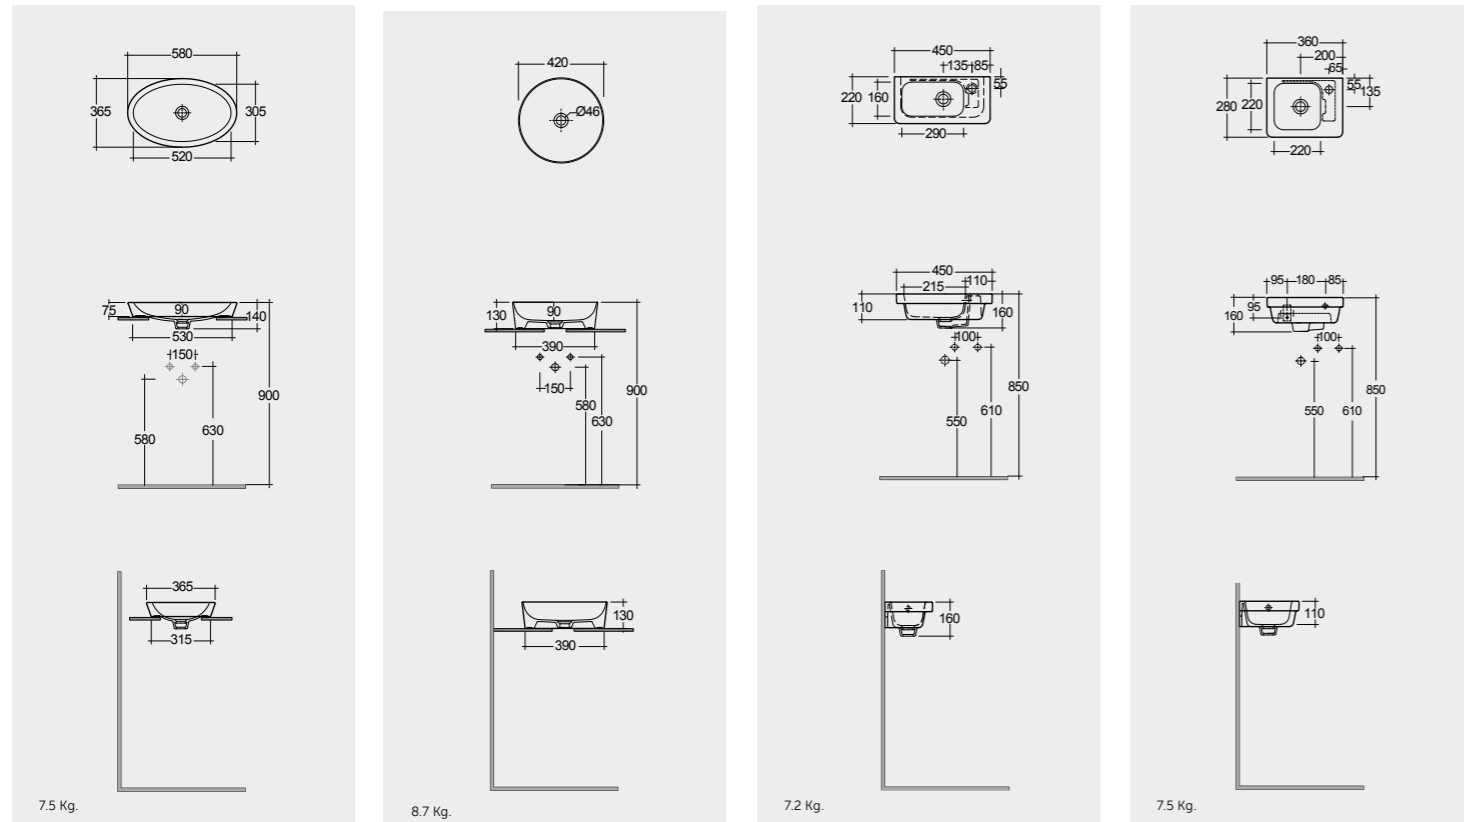

Measurements

القياسات

Colours available

الألوان المتاحة

Colours shown here are as close to actual sanitaryware as printing process will allow
الألوان المبينة هنا قريبة إلى ألوان الأدوات الصحية الفعلية حسبما تسمح به عملية الطباعة

Alpine White
أبيض