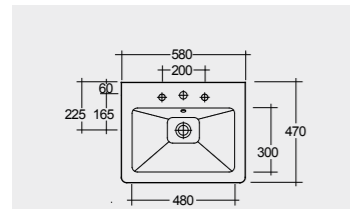

Measurements

القياسات

17.0 Kg
7.0 Kg

17.0 Kg
6.9 Kg

Colours available

الألوان المتاحة

Colours shown here are as close to actual sanitaryware as printing process will allow
الألوان المبينة هنا قريبة إلى ألوان الأدوات الصحية الفعلية حسبما تسمح به عملية الطباعة

Alpine White
أبيض