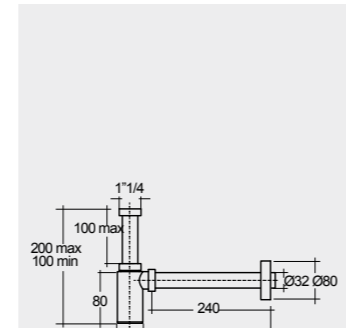

Colours available

Colours shown here are as close to actual sanitaryware as printing process will allow
الألوان المبينة هنا قريبة إلى ألوان الأدوات الصحية الفعلية حسبما تسمح به عملية الطباعة