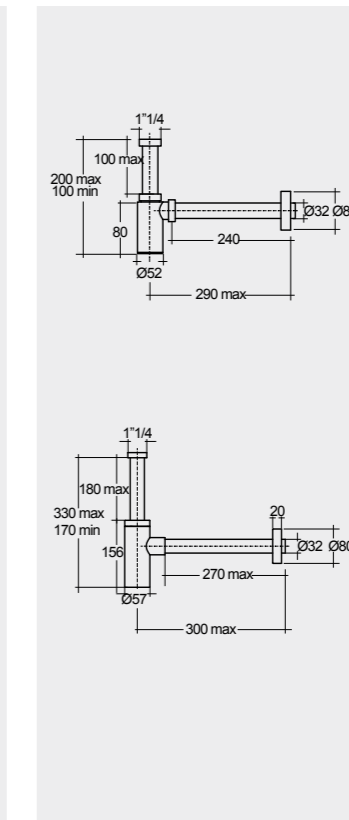

With Overflow

Inspectionable

Measurements

القياسات