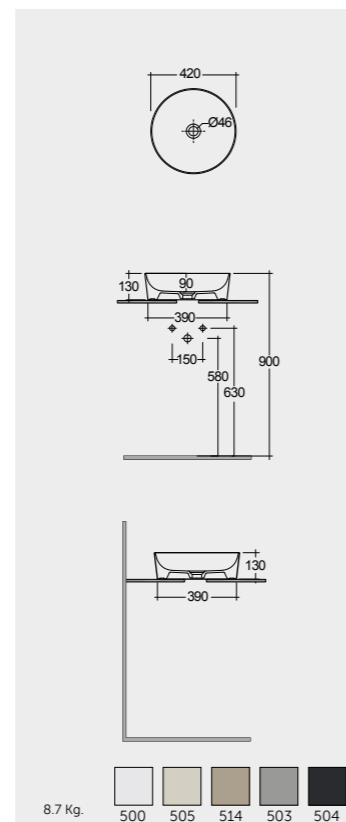

42 CM
FEECT4200514A

Round
دائري

Ceramic Click-Clack Pop-Up Waste
DUO000514A

Ceramic Free-Flow Waste
DUO002514A

Measurements

القياسات

Notes

ملحوظة