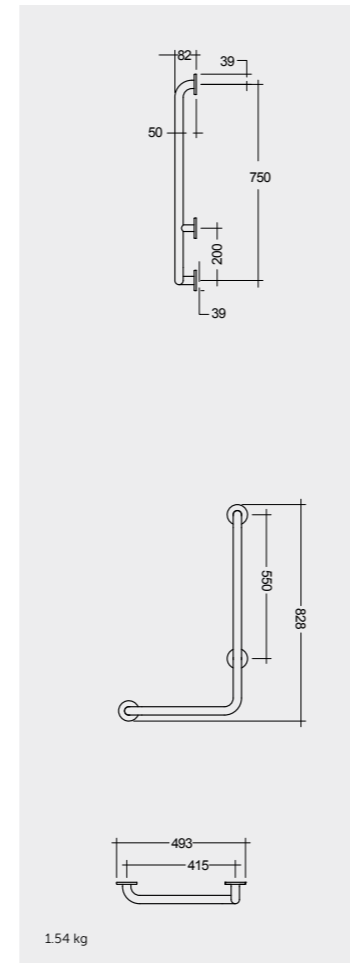

Measurements

القياسات