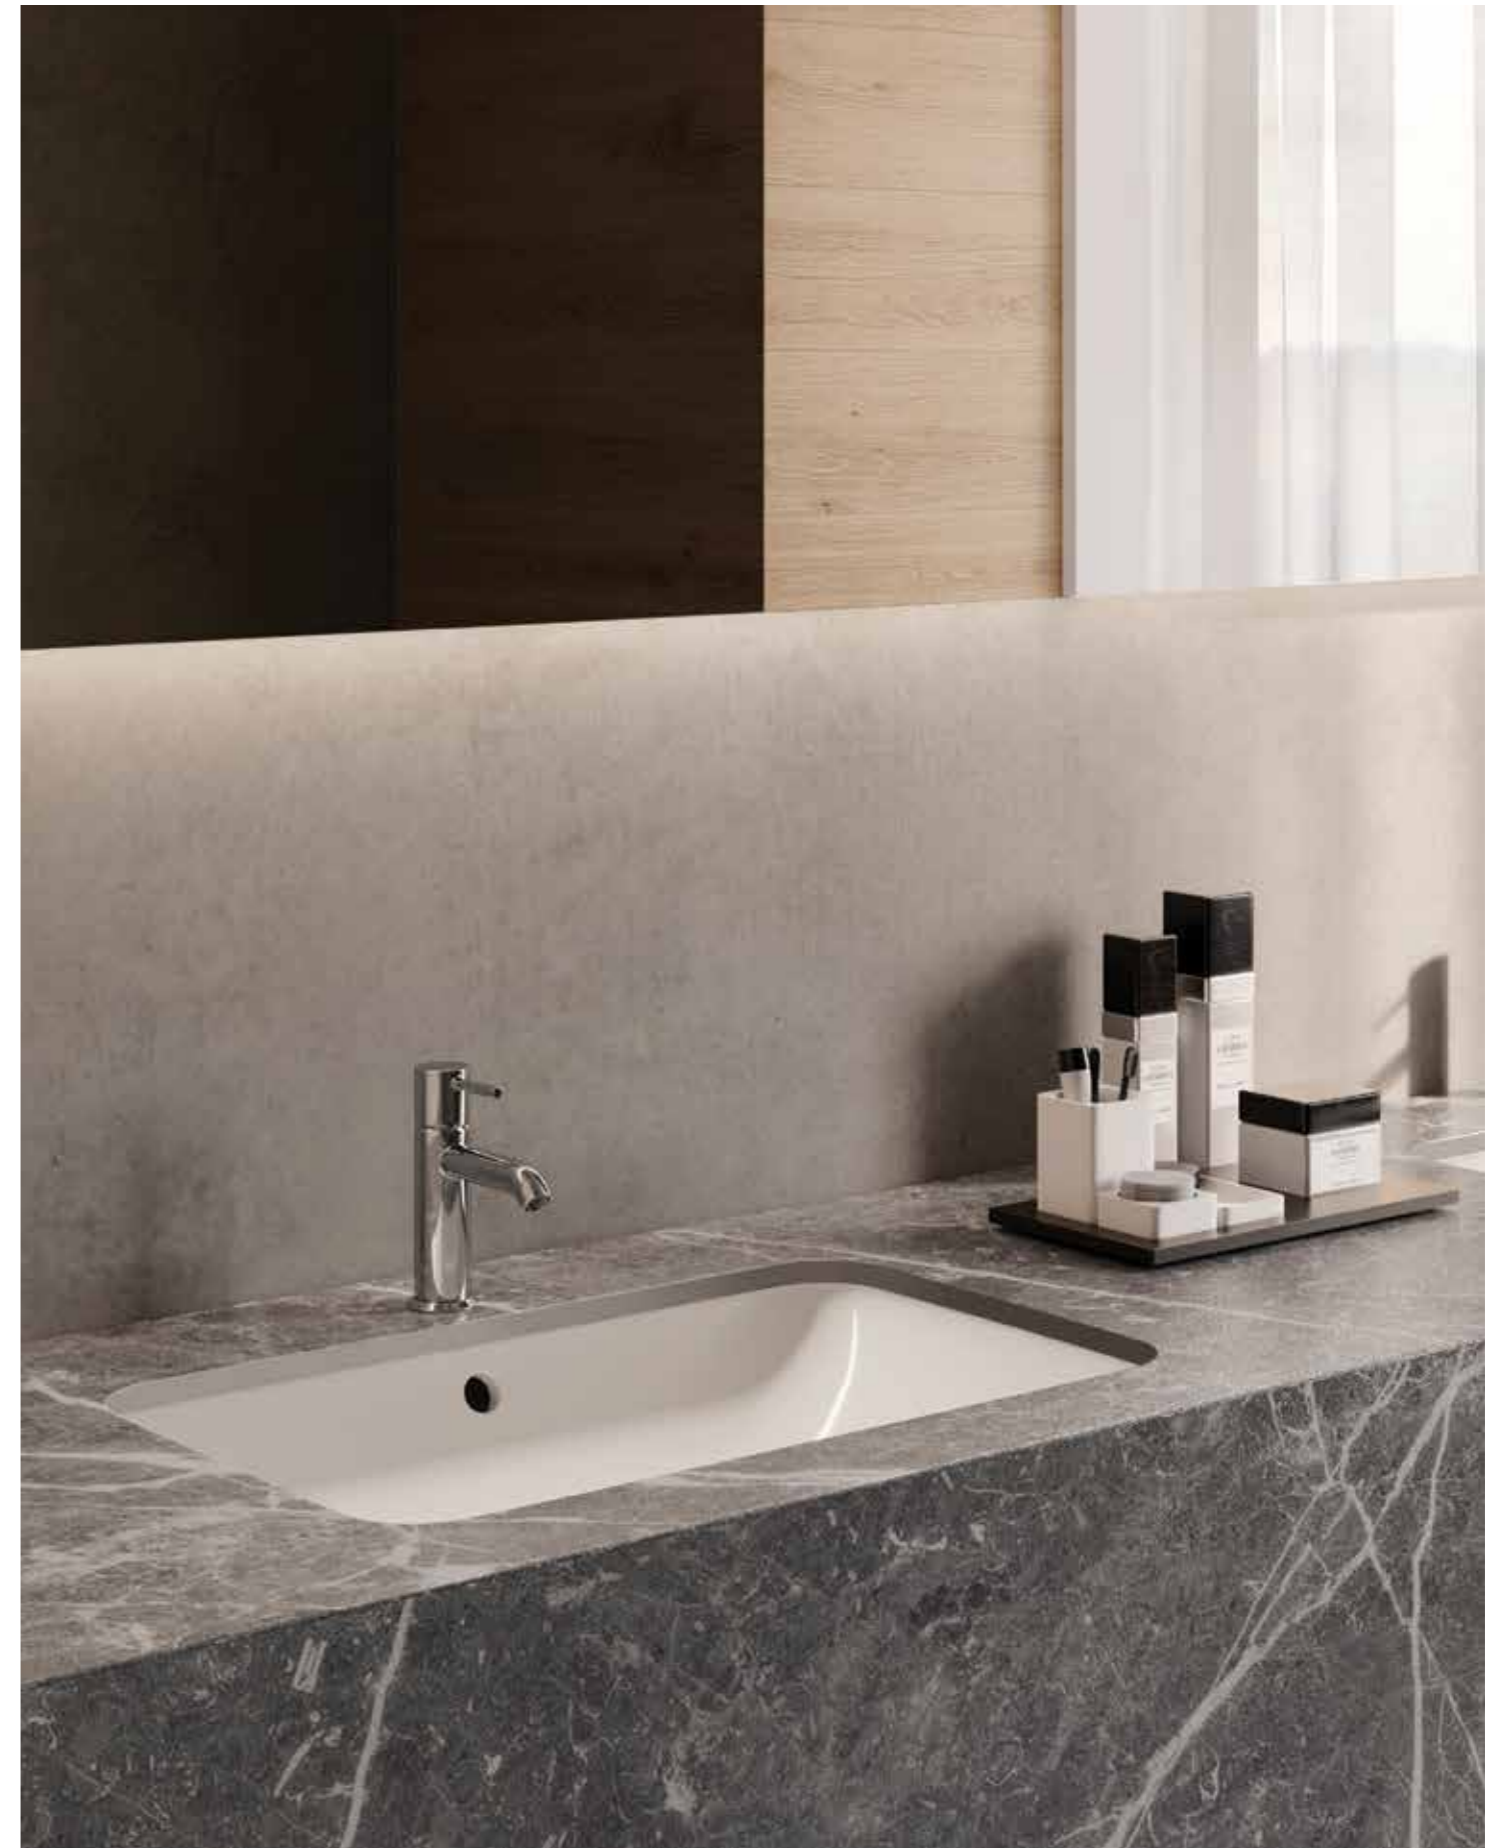

55X36 CM
VARUC55500AWHA