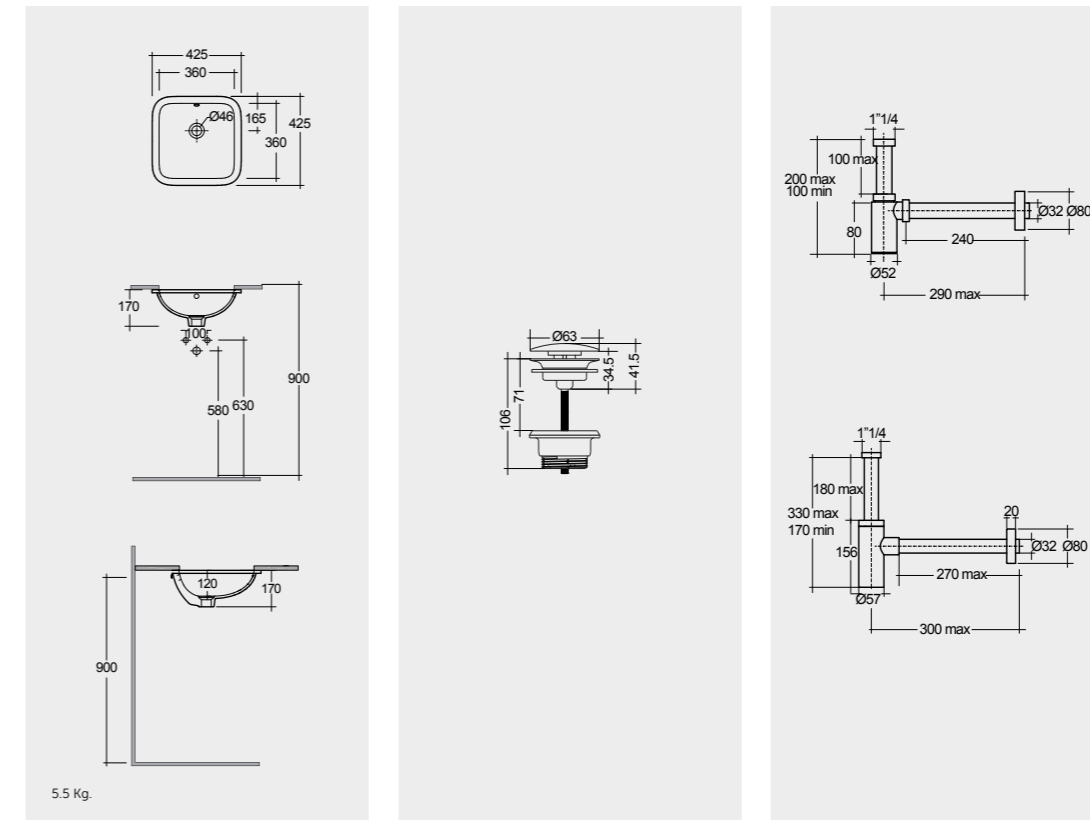

Inspectionable

Measurements

القياسات

5.5 Kg.

Models

النماذج

55X42 CM
VART55501AWHA

55X42 CM
VARDI55501AWHA