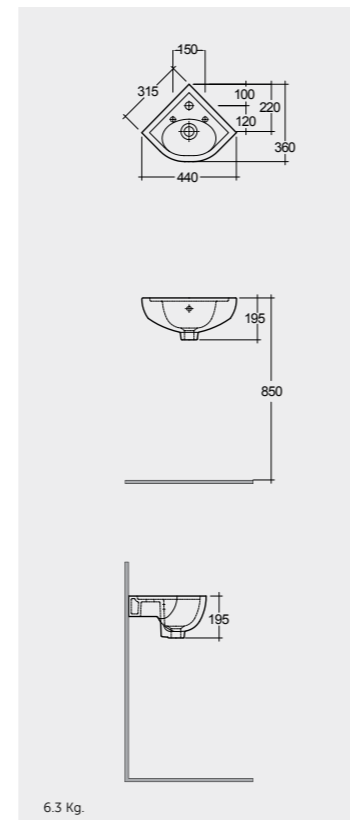

Models

النماذج

50 CM
CO0601AWHA38 CM
CO1001AWHA45 CM
CO2401AWHA45 CM
CO2601AWHA

Measurements

القياسات

No Overflow

No Overflow

Colours available