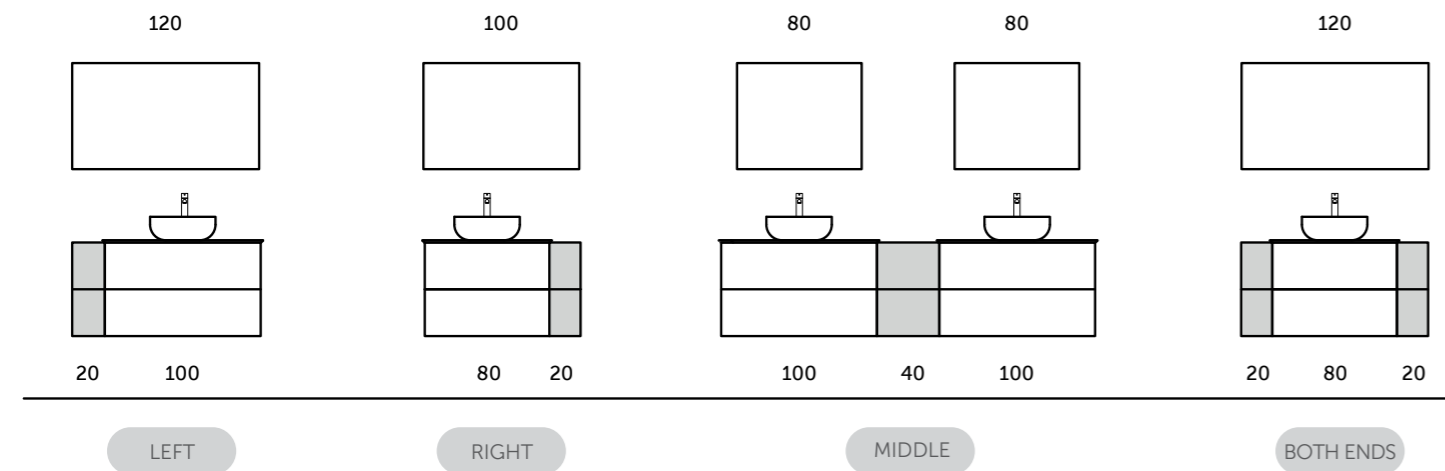

WITH RAK-PRECIOUS SURFACE AND COUNTERTOP WASHBASINS

مع أسطح راک بريشبيوس ومغاسل أسفل الكاونتر