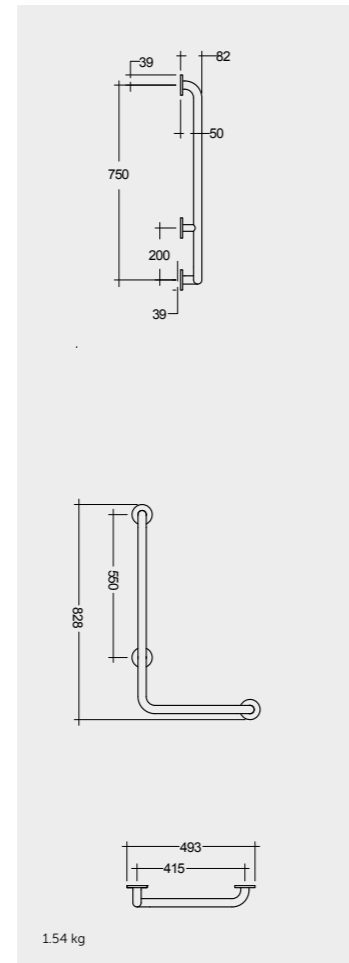

Measurements

القياسات