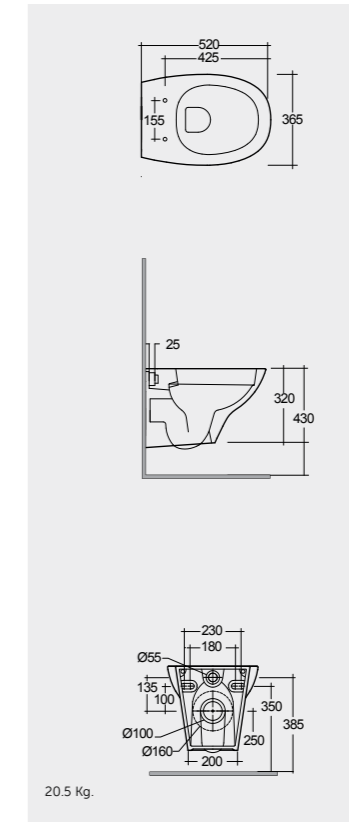

52 CM
MORWC1445AWHA

Comfort Height 42 CM
ارتفاع مريح ٤٢ سم

SET WITH MIXER (SHATAFF)
BRASS CHROME : SPRDOMX0001

Measurements

القياسات

19.0 Kg.
Urea RAK-Morning
MORSC3900WH
Urea RAK-Morning
MORSC3901WH

24.0 Kg.
Urea RAK-Morning
MORSC3900WH
Urea RAK-Morning
MORSC3901WH