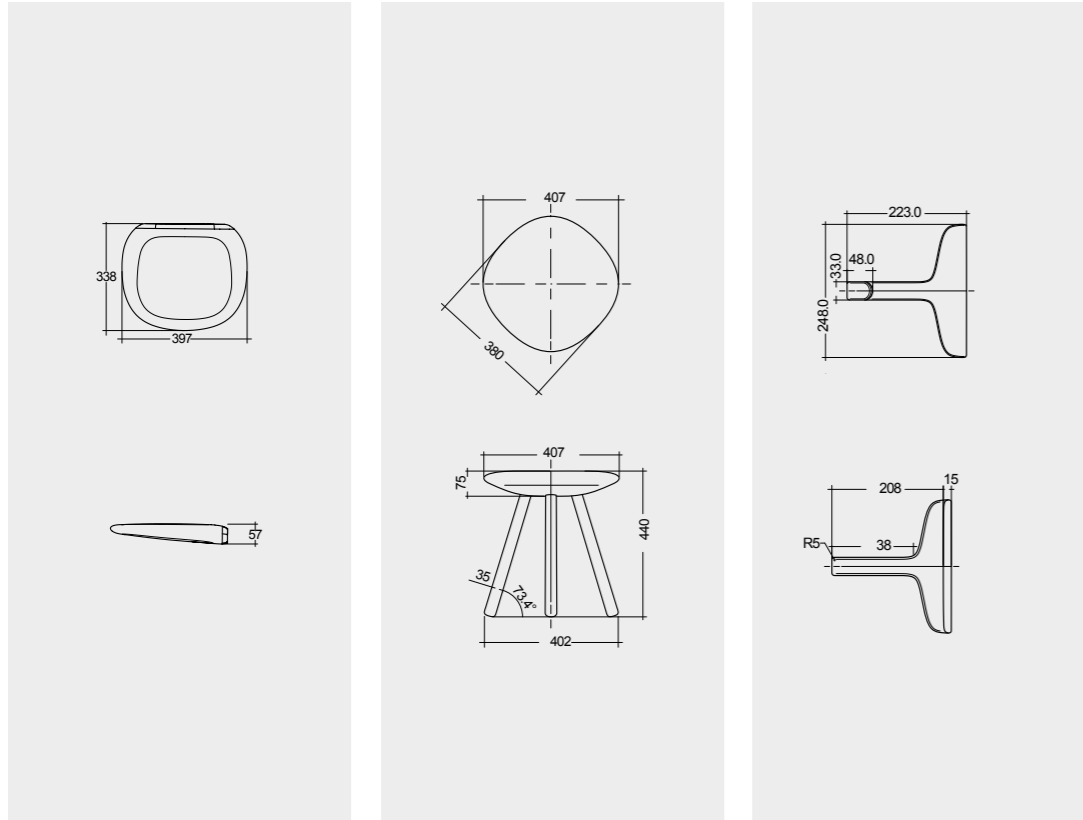

ROUGH POLISHING
FOR BETTER GRIP

Models

النماذج

SHOWER SEAT (Matt White)
SILFST00031SHOWER STOOL (Matt White)
SILSST00041ROBE HANGER & GLASS WIPE (Matt White)
SILRHR00051

Foldable

Measurements

القياسات

Notes