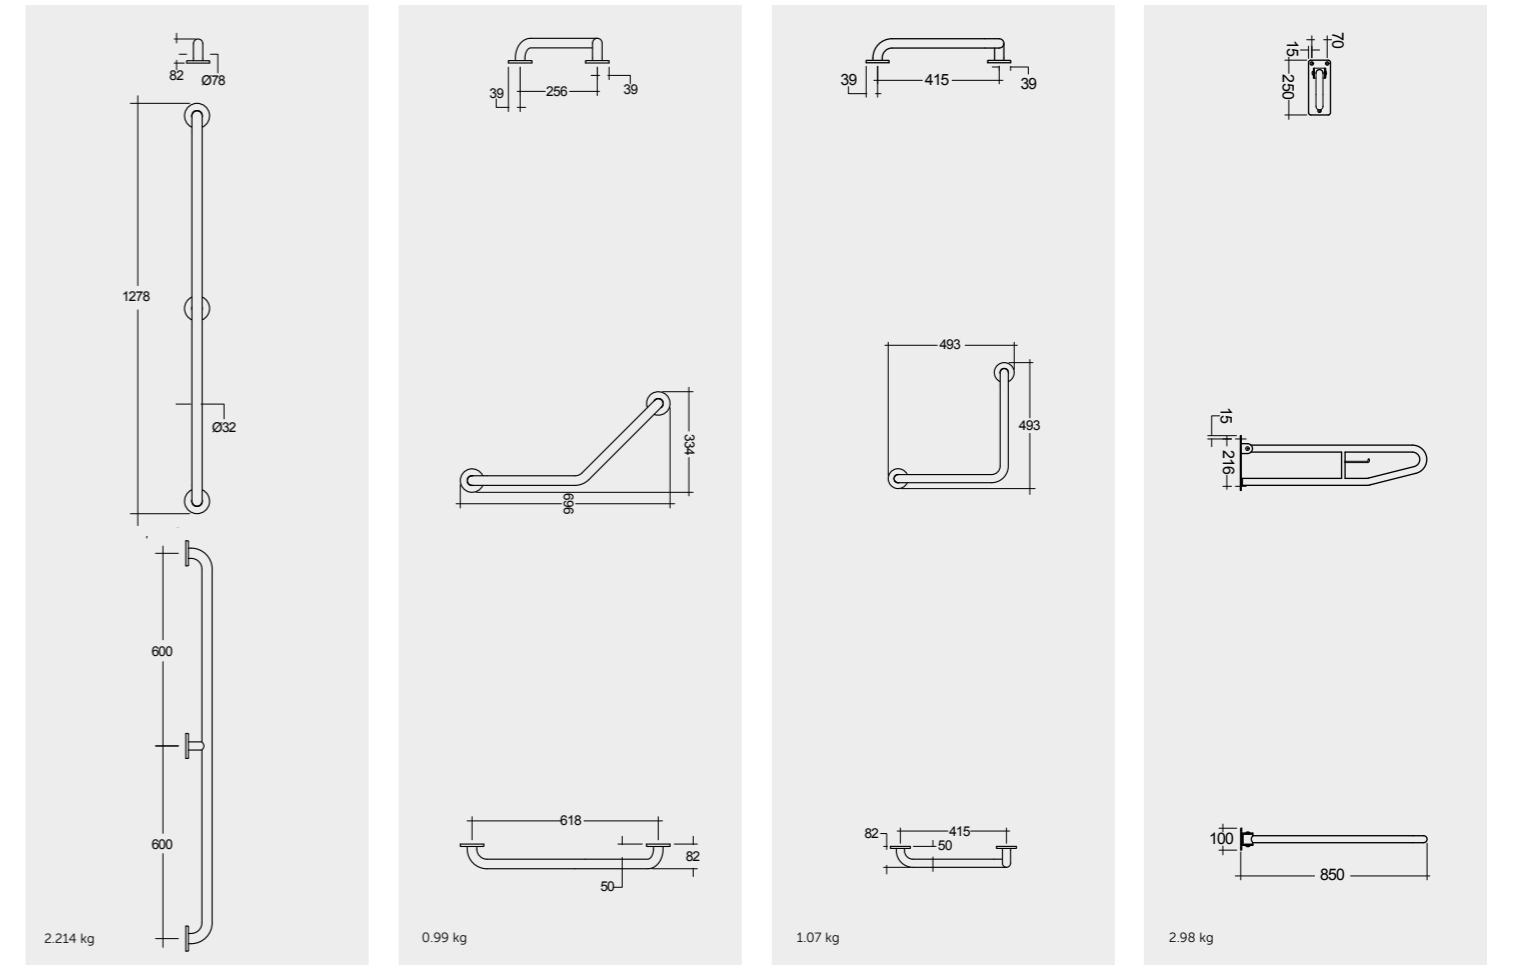

Measurements

القياسات