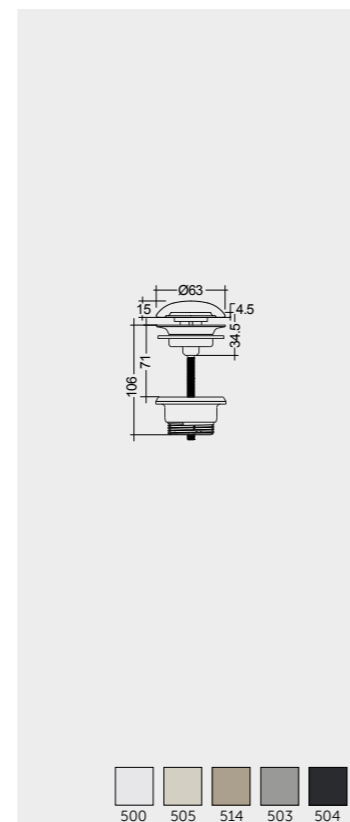

42 CM
FEECT4200514A

Round
دائري

Ceramic Click-Clack Pop-Up Waste
DUO000514A

Ceramic Free-Flow Waste
DUO002514A

Measurements

القياسات

Notes

ملحوظة