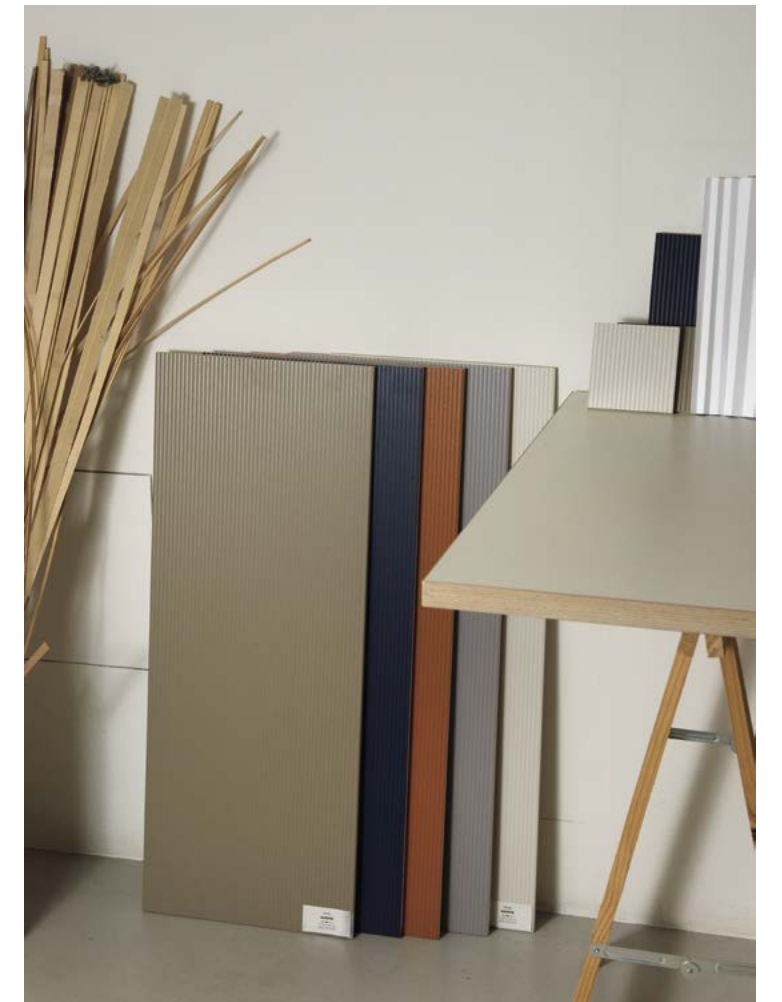

Keiji Takeuchi

IT Nato in Giappone nel 1977, residente a Milano, Keiji Takeuchi si è laureato in design di prodotto in Nuova Zelanda, dove si era trasferito all'età di 15 anni; ha anche svolto studi di specializzazione presso l'ENSCI / Les Ateliers di Parigi nel 1999.

Ha lavorato per Naoto Fukasawa a Tokyo per 7 anni e nel 2012 si è trasferito a Milano, dove ha avviato la succursale europea di Fukasawa.

Nel 2014 Takeuchi ha intrapreso l'attività autonoma mentre continuava a gestire la succursale milanese di Fukasawa, e nella seconda metà del 2015 ha costituito KEIJI TAKEUCHI SRL. Nell'anno successivo è stato premiato come giovane talento giapponese da Elle Decor Japan (EDIDA). Il suo progetto di lavabo per Boffi ha anche ricevuto il premio "Best in bathroom" di Elle Deco Japan (EDIDA) nel 2018. Oggi Takeuchi collabora con vari marchi internazionali come Boffi, De Padova, Living Divani, Hermanmiller/Geiger, e'Interiors, Ichendorf e molti altri.

EN Born in Japan in 1977, Milan-based Keiji Takeuchi graduated with a bachelor in product design in New Zealand where he moved when he was only 15 years old and he also did his scholar study at ENSCI / Les Ateliers in Paris during 1999.

He worked for Naoto Fukasawa in Tokyo for 7 years and in 2012 he moved to Milan and set up Fukasawa's European satellite office.