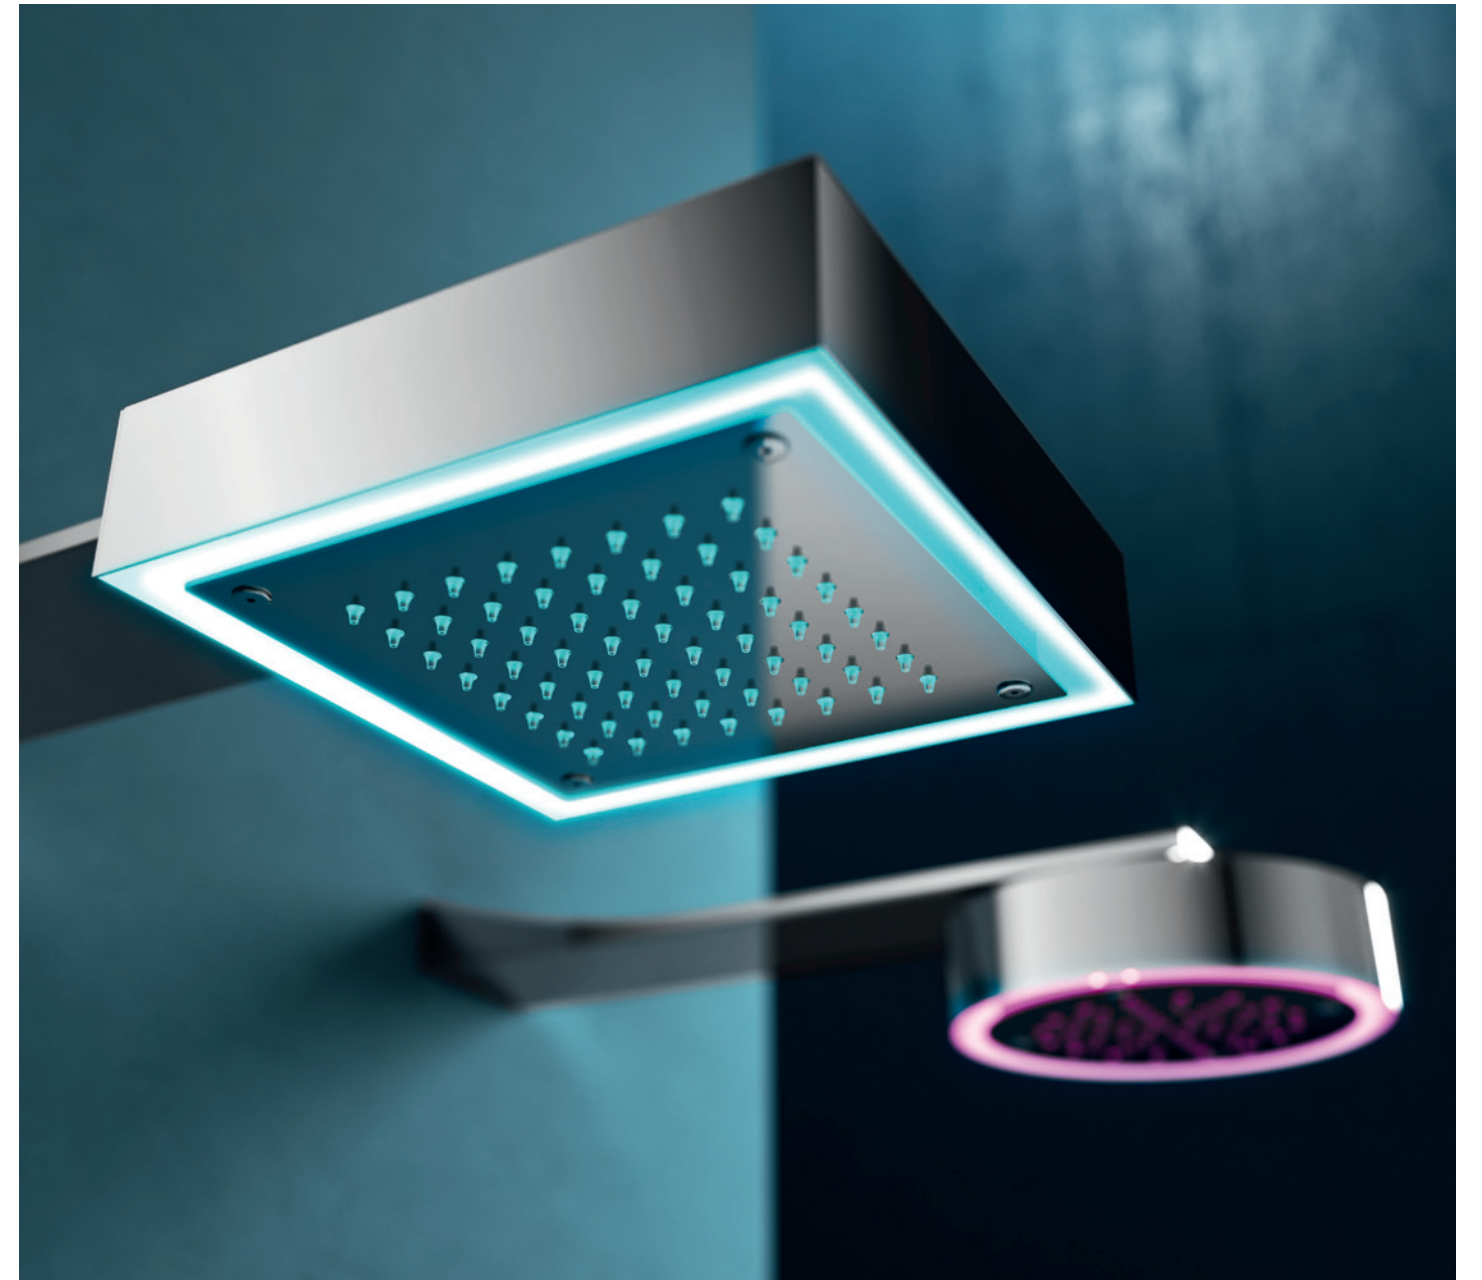

Soffioni Lys ø200 mm e 200x200 mm con cromoterapia perimetrale e braccio a parete, inox lucido – SCT1, SCQ1

Lys ø200 mm and 200x200 mm shower heads with perimeter chromotherapy and wall shower arm, polished stainless steel – SCT1, SCQ1