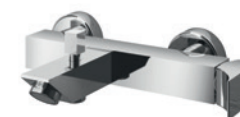

Cod. RAJ22
Gruppo vasca esterno
External bath group