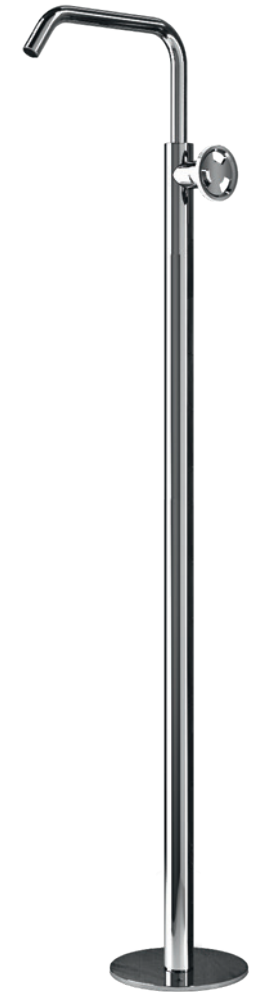

Cod. TIB11
Miscelatore lavabo a muro
Wall-mounted basin mixer

Cod. TIB57
Set rubinetto lavabo a muro 3 fori con
canna L=190 mm
3-hole wall-mounted basin tap with
L=190 mm spout

Cod. TIB19M
Piantana lavabo a pavimento
Floor-mounted basin mixer