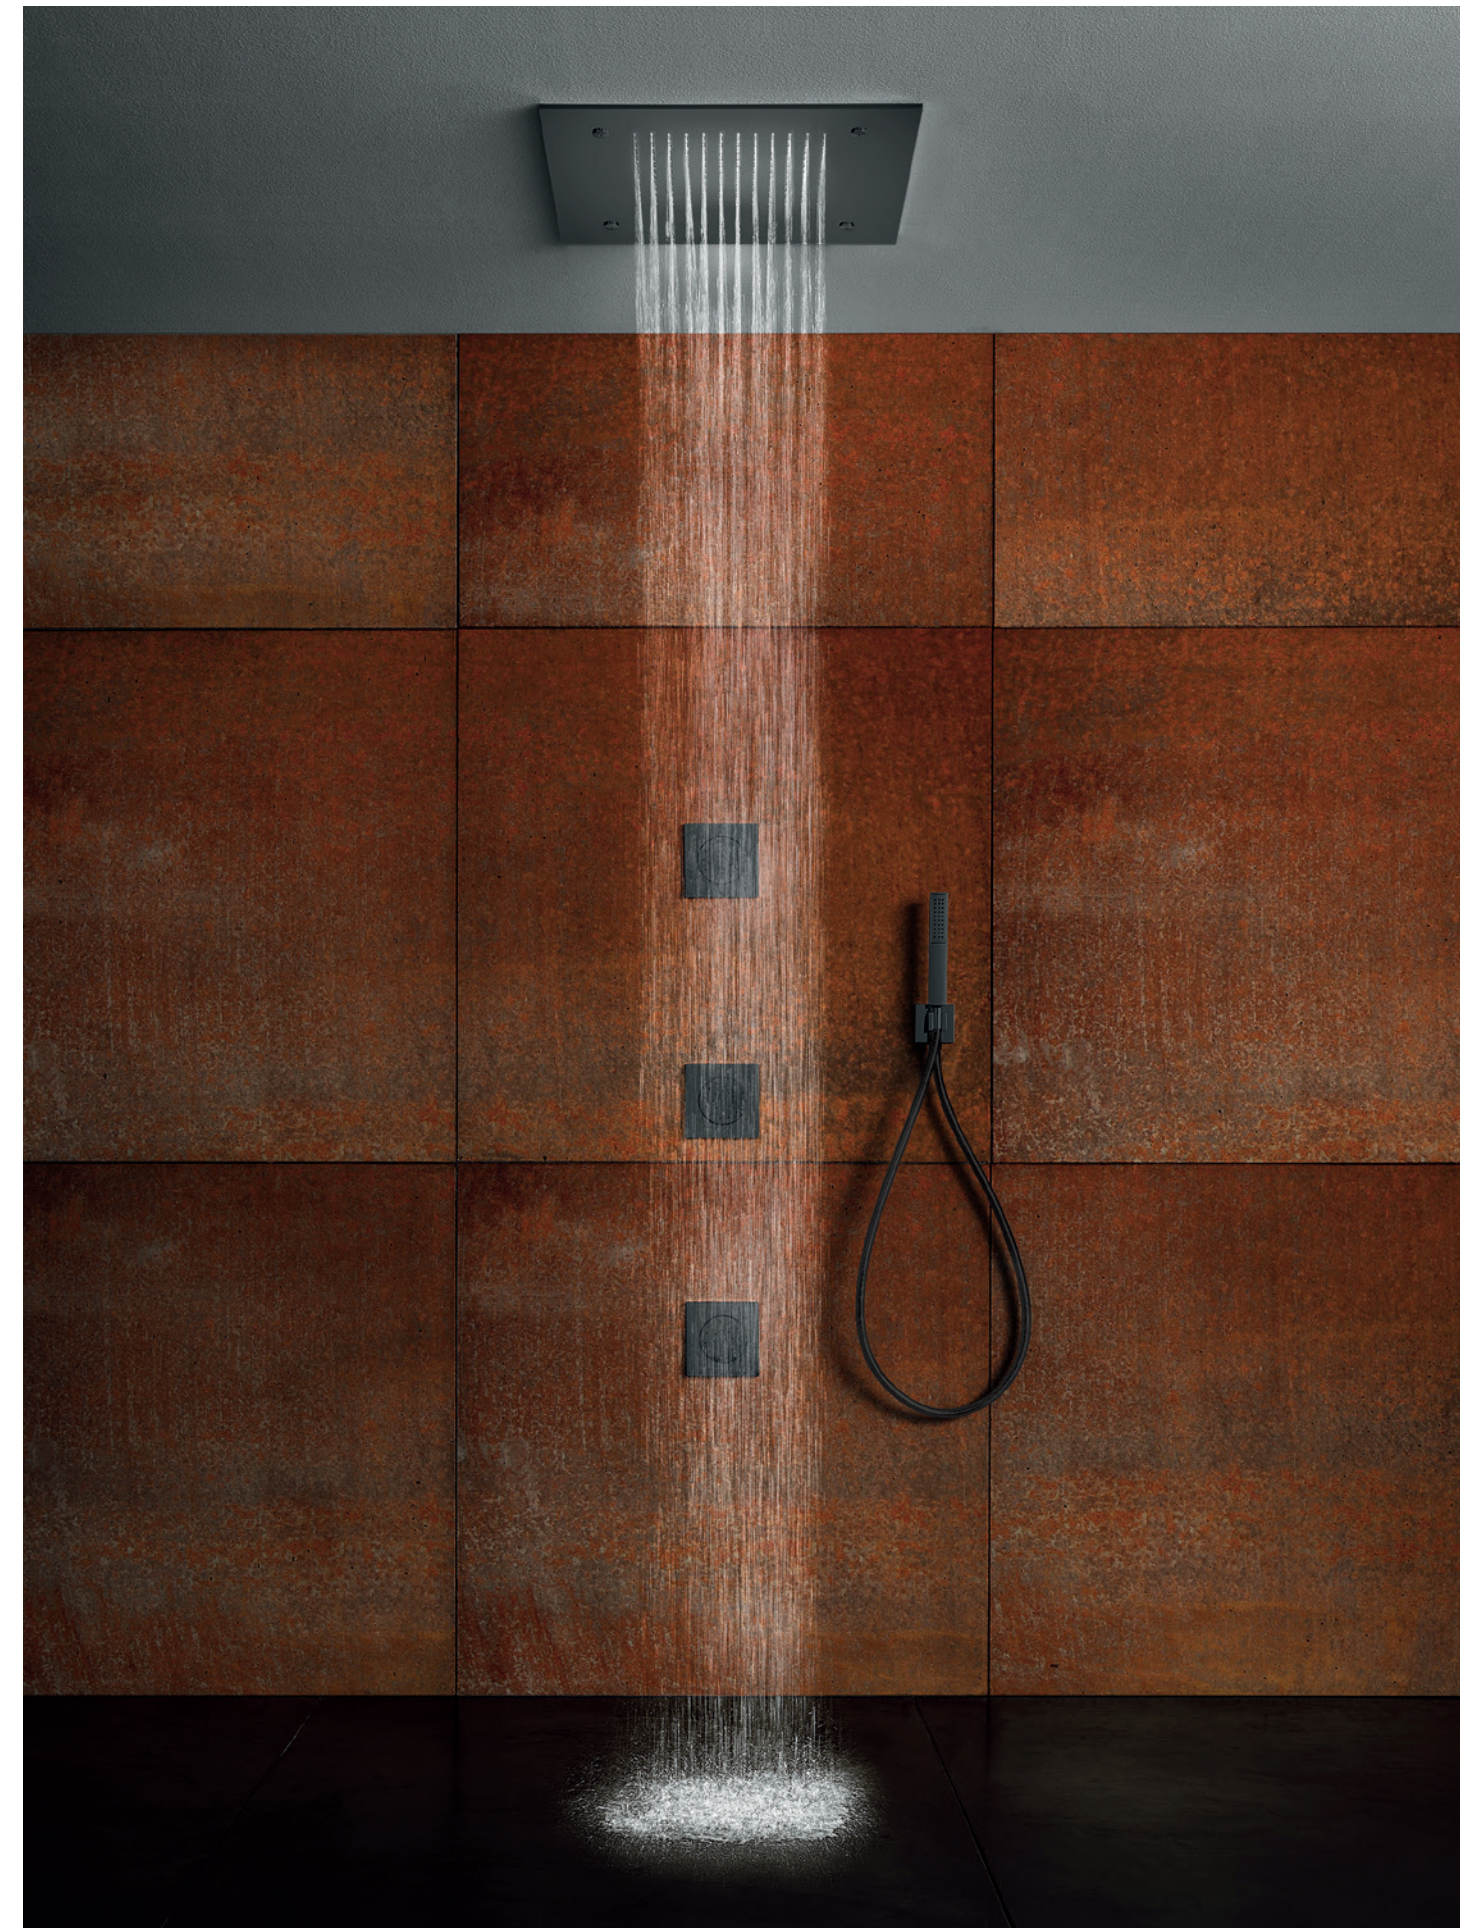

Piastra a soffitto Ø420 mm con funzione pioggia, bodyjet direzionabili in ottone, kit presa acqua, flessibile e doccetta abs, cromo – PIA9G, BJM5, K6

Piastra a soffitto 500x500 mm con funzione pioggia, bodyjet direzionabili in ottone, kit presa acqua, flessibile e doccetta in ottone, nero opaco – PIA13G, BJM6, K9

Ø420 mm ceiling shower plate with rain shower function, adjustable brass bodyjets, and shower kit with abs hand shower and hose, chrome – PIA9G, BJM5, K6

500x500 mm ceiling shower plate with rain shower function, adjustable brass bodyjets, and shower kit with brass hand shower and hose, matt black – PIA13G, BJM6, K9