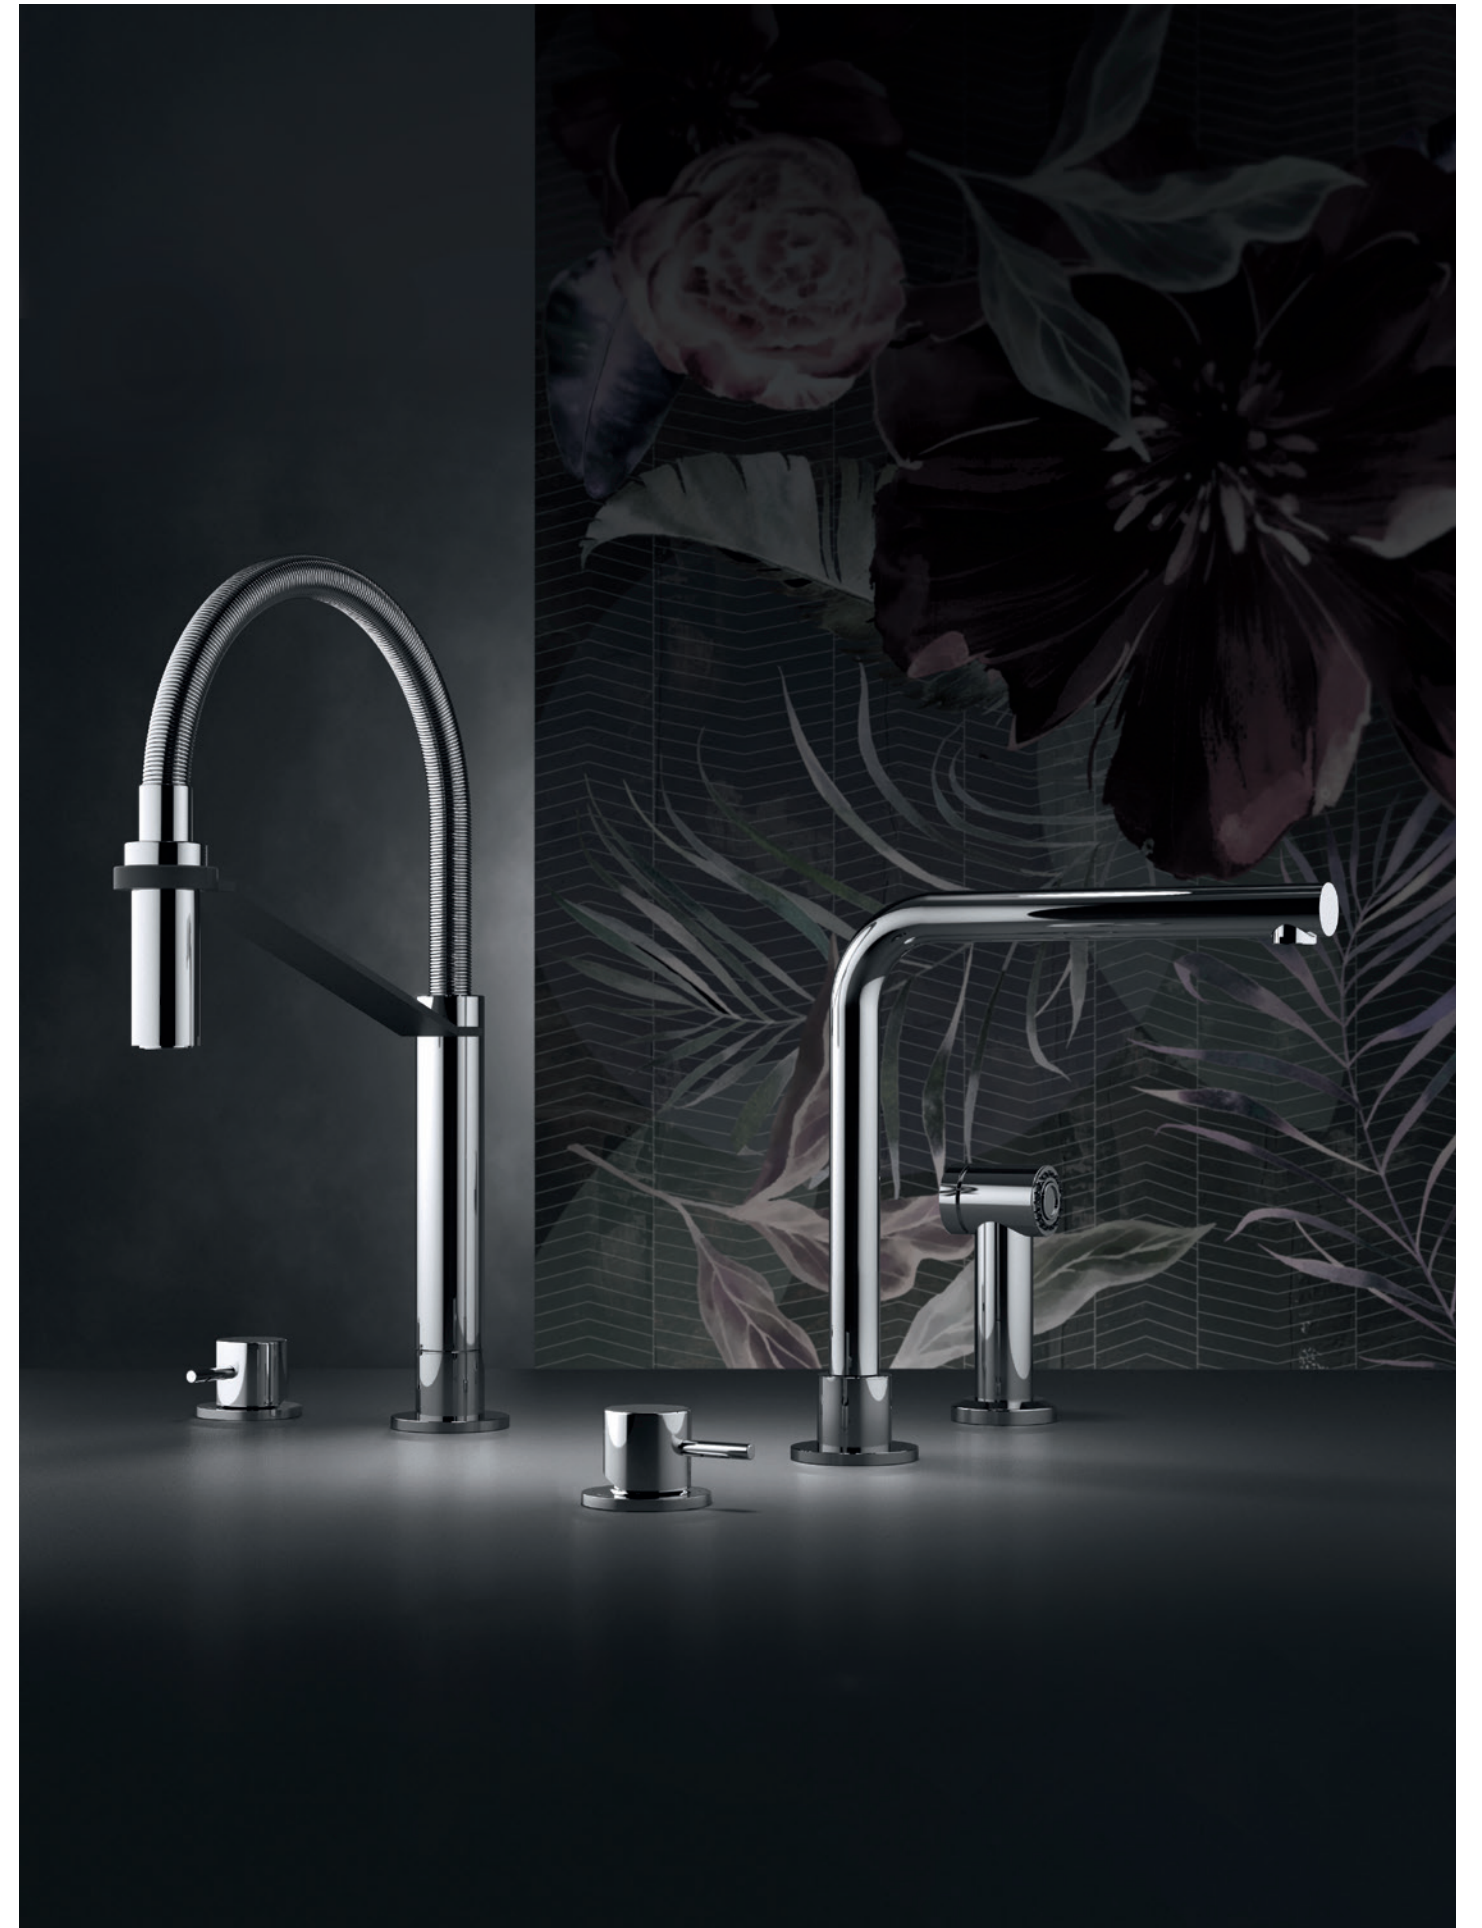

BOMO

Miscelatore monocomando lavello Bomo con bocca girevole, cromo – KT17

Bomo single-lever sink mixer with swivel spout, chrome – KT17