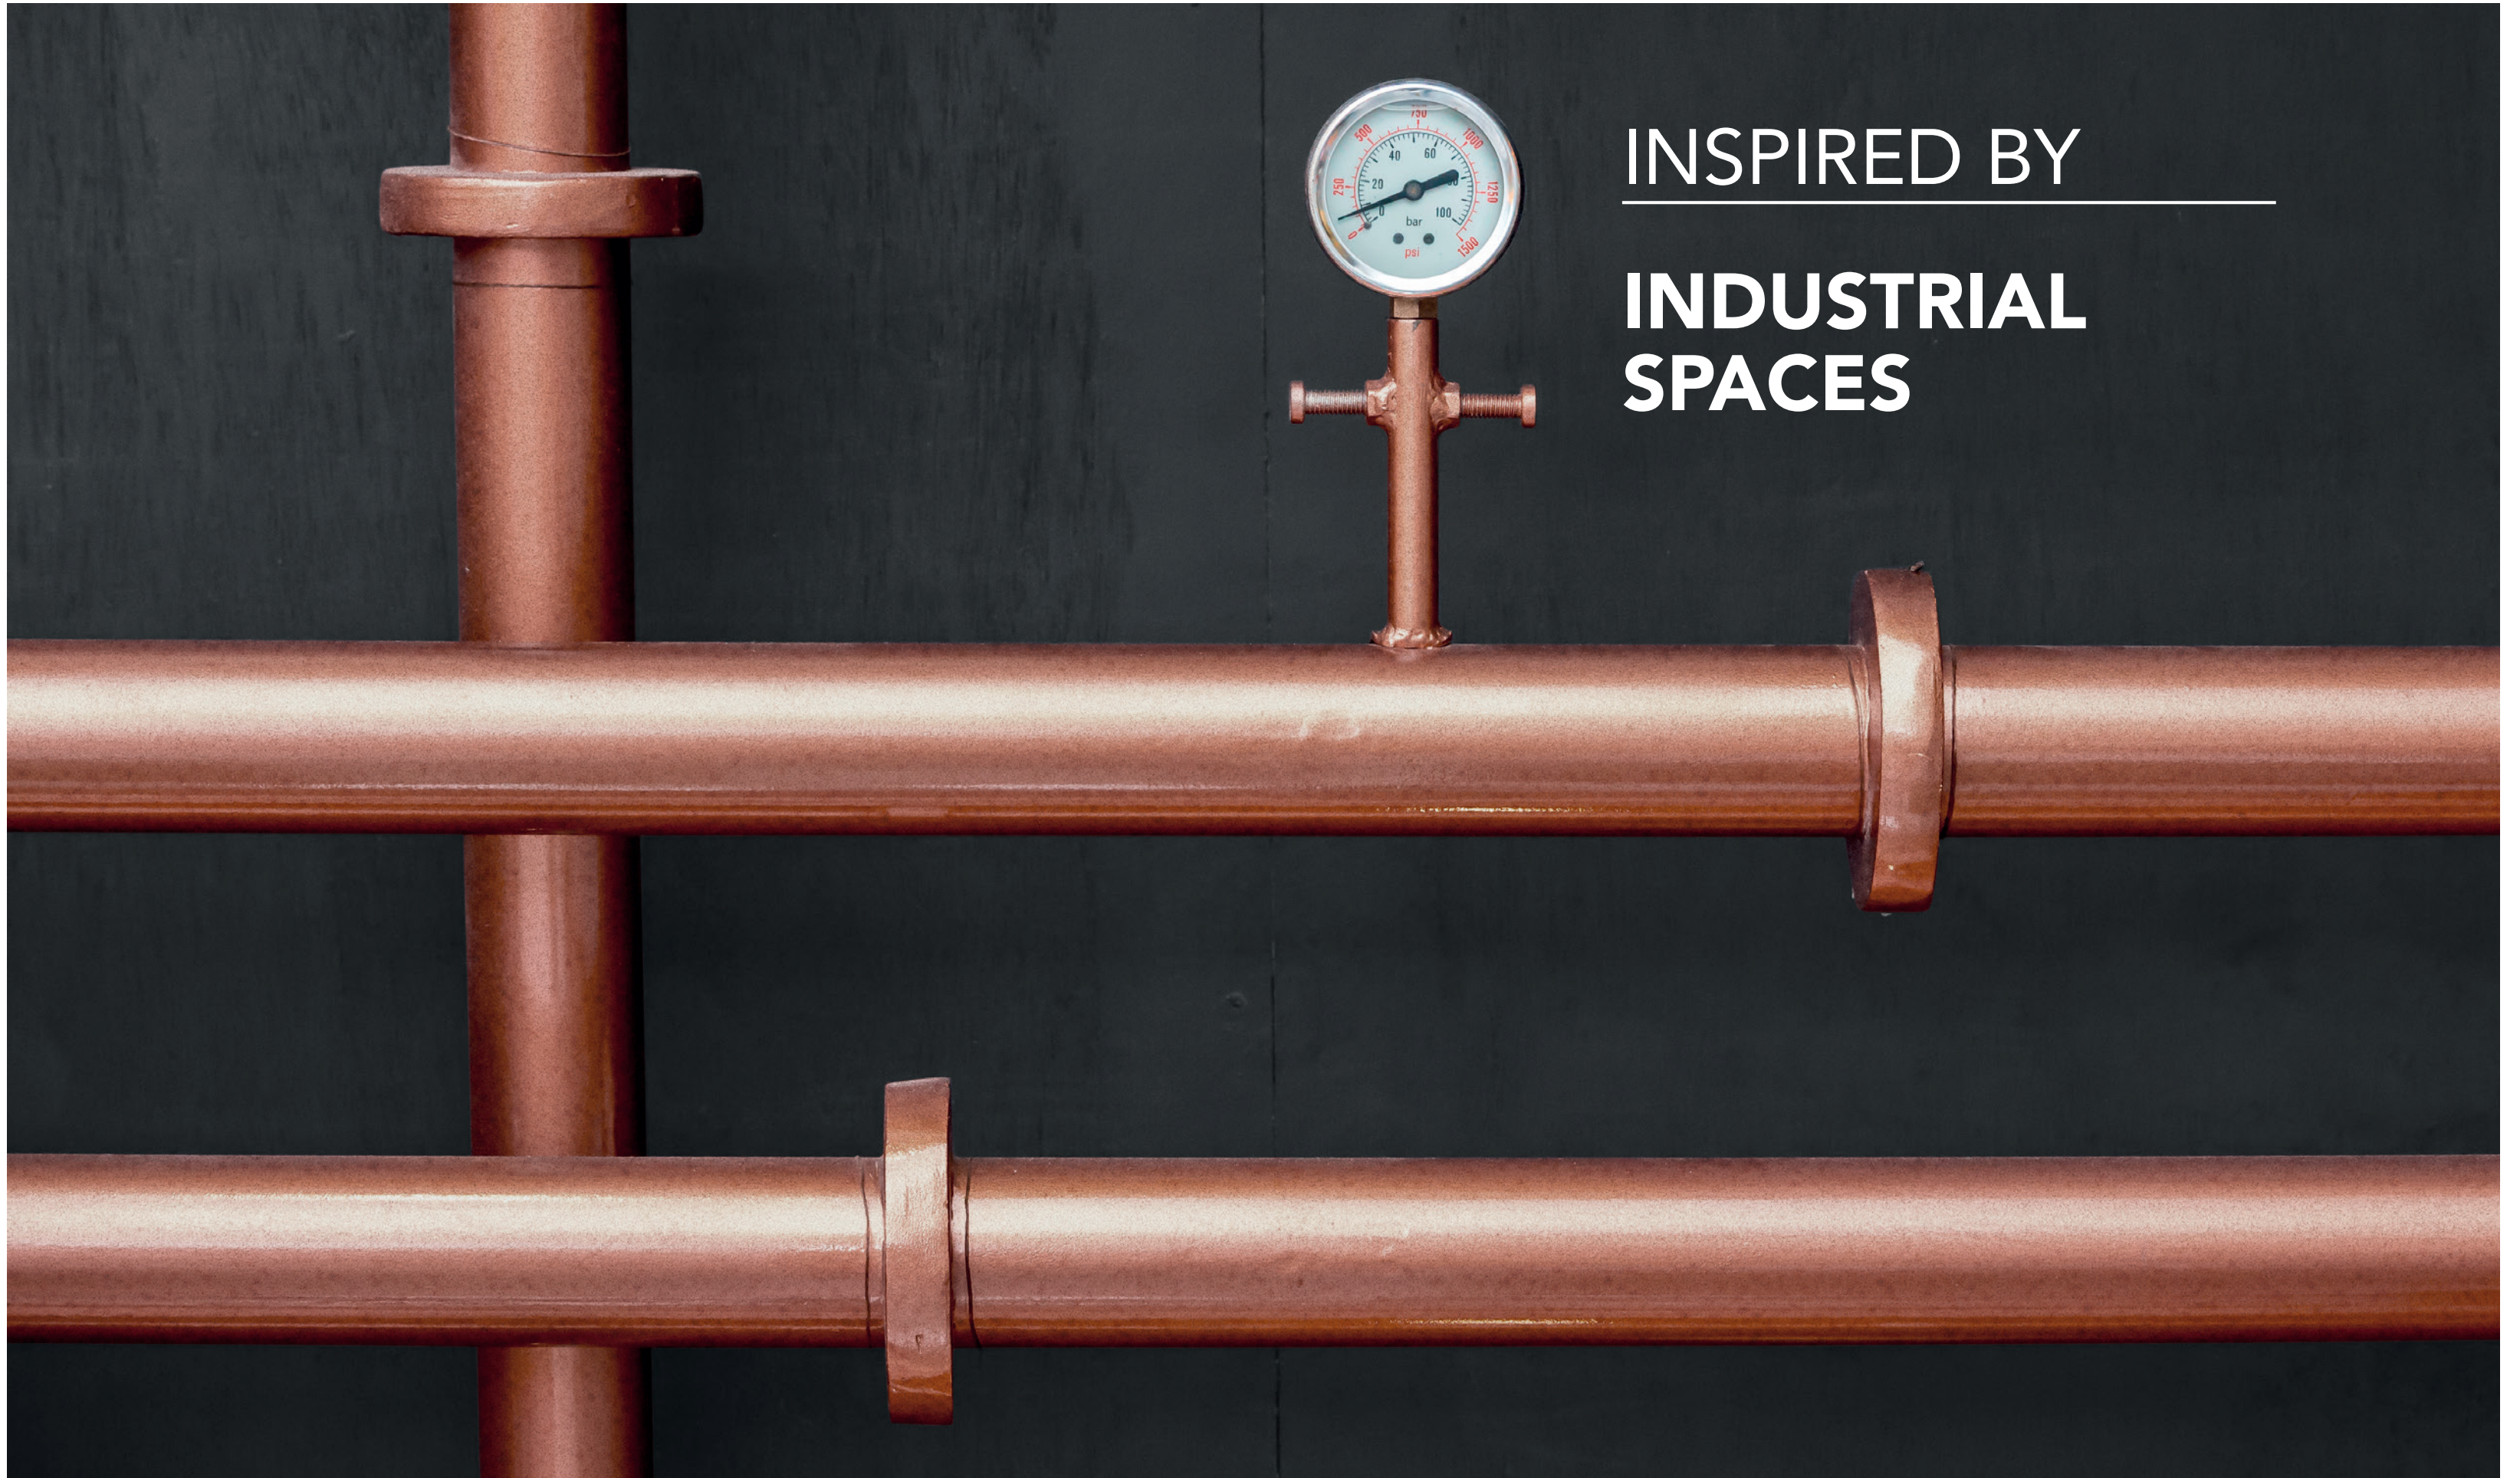

Rubinetto tre fori canna alta, nero opaco – KOE13

Basin tap with high spout, matt black – KOE13

INSPIRED BY

INDUSTRIAL
SPACES