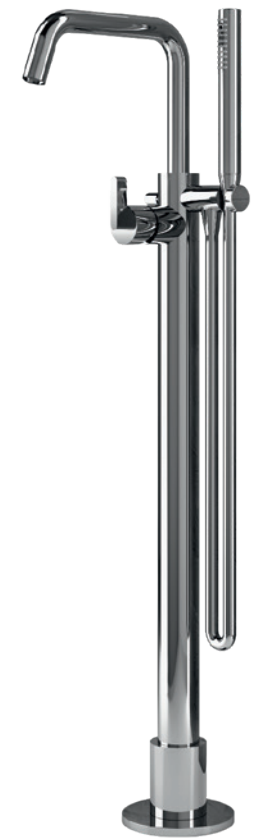

Cod. PVK
Piantana vasca
Free-standing bath mixer