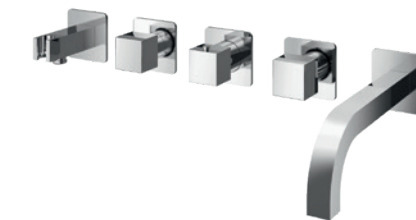

Cod. GPQ51
Kit doccia incasso orizzontale a grande portata
High flow rate horizontal shower kit

Cod. GPQ52
Kit vasca incasso orizzontale a grande portata
High flow rate horizontal bath group