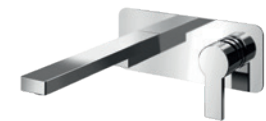

Cod. JAG84
Miscelatore lavabo a muro canna corta
Wall-mounted basin mixer with short spout

Cod. JAG26
Miscelatore monocomando a parete
Single lever wall-mounted mixer

Cod. CMJ1
Bocca lavabo a muro L=190 mm
Wall-mounted basin spout L=190 mm