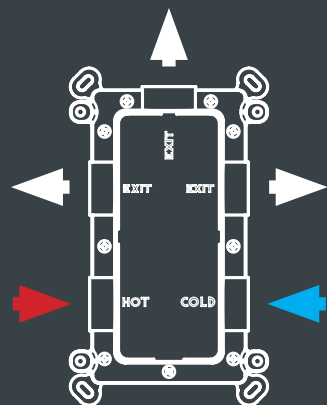

MULTI FUNZIONE

MULTI FUNCTIONS

Il nuovo incasso universale MULTIPL0 è multi-funzione in quanto può essere utilizzato per sistemi doccia ad 1, 2 o 3 uscite, sia meccanici che termostatici.

Le parti estetiche, infatti, comprendono il corpo miscelatore e il corpo deviatore, permettendo quindi di scegliere o aggiornare la funzionalità del prodotto successivamente all'installazione, qualora il cliente volesse cambiare tipologia di miscelatore da meccanico a termostatico, o viceversa.

The new universal built-in box MULTIPL0 is multi-function as it can be used for shower systems with 1, 2 or 3 outlets, both manual and thermostatic.

The aesthetic parts, in fact, include the mixer body and the diverter body, thus allowing to choose or update the functionality of the product after its installation, should the customer wish to change the mixer from manual to thermostatic, or vice versa.

3 uscite / 3-way