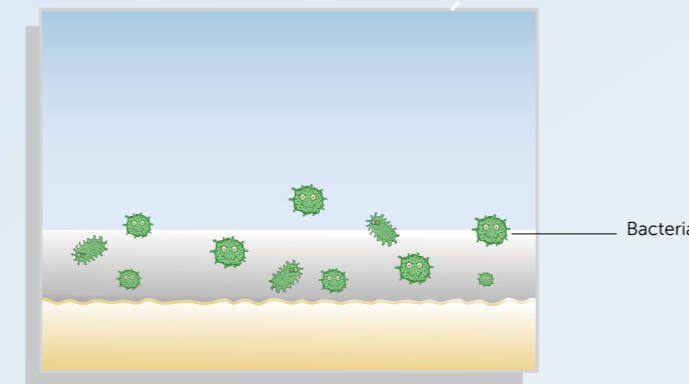

ANTIBACTERIAL SANITARYWARE

RAK-ProTeK

Antibacterial and hygienic glaze

The new standard of hygiene

RAK-Sanit solutions for your bathroom are produced with RAK-ProTeK, the innovative ceramic glaze developed to protect wash basins, toilets and urinals, to make them more hygienic and easier to clean. RAK-ProTeK, which is baked into the ceramic during firing, results to a smoother surface, unlike standard ceramic with irregular surface.

This feature allows the particles accumulating on the ceramic to easily slip away making cleaning more efficient and convenient.

Standard Glaze

Microscopic view

RAK-ProTeK

Microscopic view

Standard Glaze

Microscopic view

Ceramic

RAK-ProTeK

Microscopic view

Ceramic

An innovative protection against bacteria

The silver ions contained in this revolutionary glaze, kill 99.9% of bacteria in 24 hours and prevent the bacterial growth, in comparison to conventional ceramic glazing. RAK-ProTeK glaze has been tested by Artest laboratory from the Italian Ceramic district in Modena.