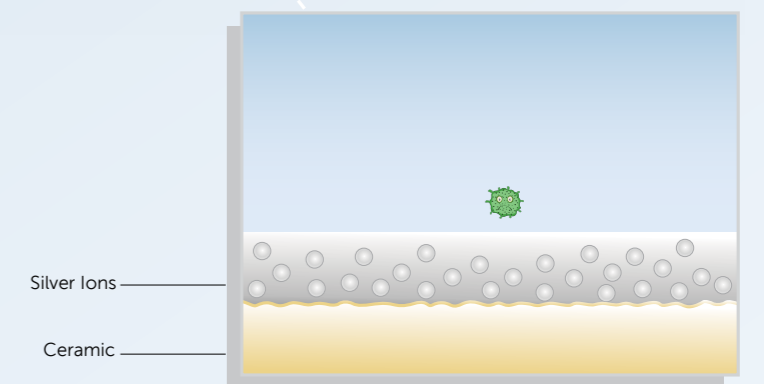

This feature allows the particles accumulating on the ceramic to easily slip away making cleaning more efficient and convenient.

Standard Glaze

Microscopic view

RAK-ProTeK

Microscopic view

Standard Glaze

Microscopic view

Ceramic

RAK-ProTeK

Microscopic view

Ceramic

An innovative protection against bacteria

The silver ions contained in this revolutionary glaze, kill 99.9% of bacteria in 24 hours and prevent the bacterial growth, in comparison to conventional ceramic glazing. RAK-ProTeK glaze has been tested by Artest laboratory from the Italian Ceramic district in Modena.